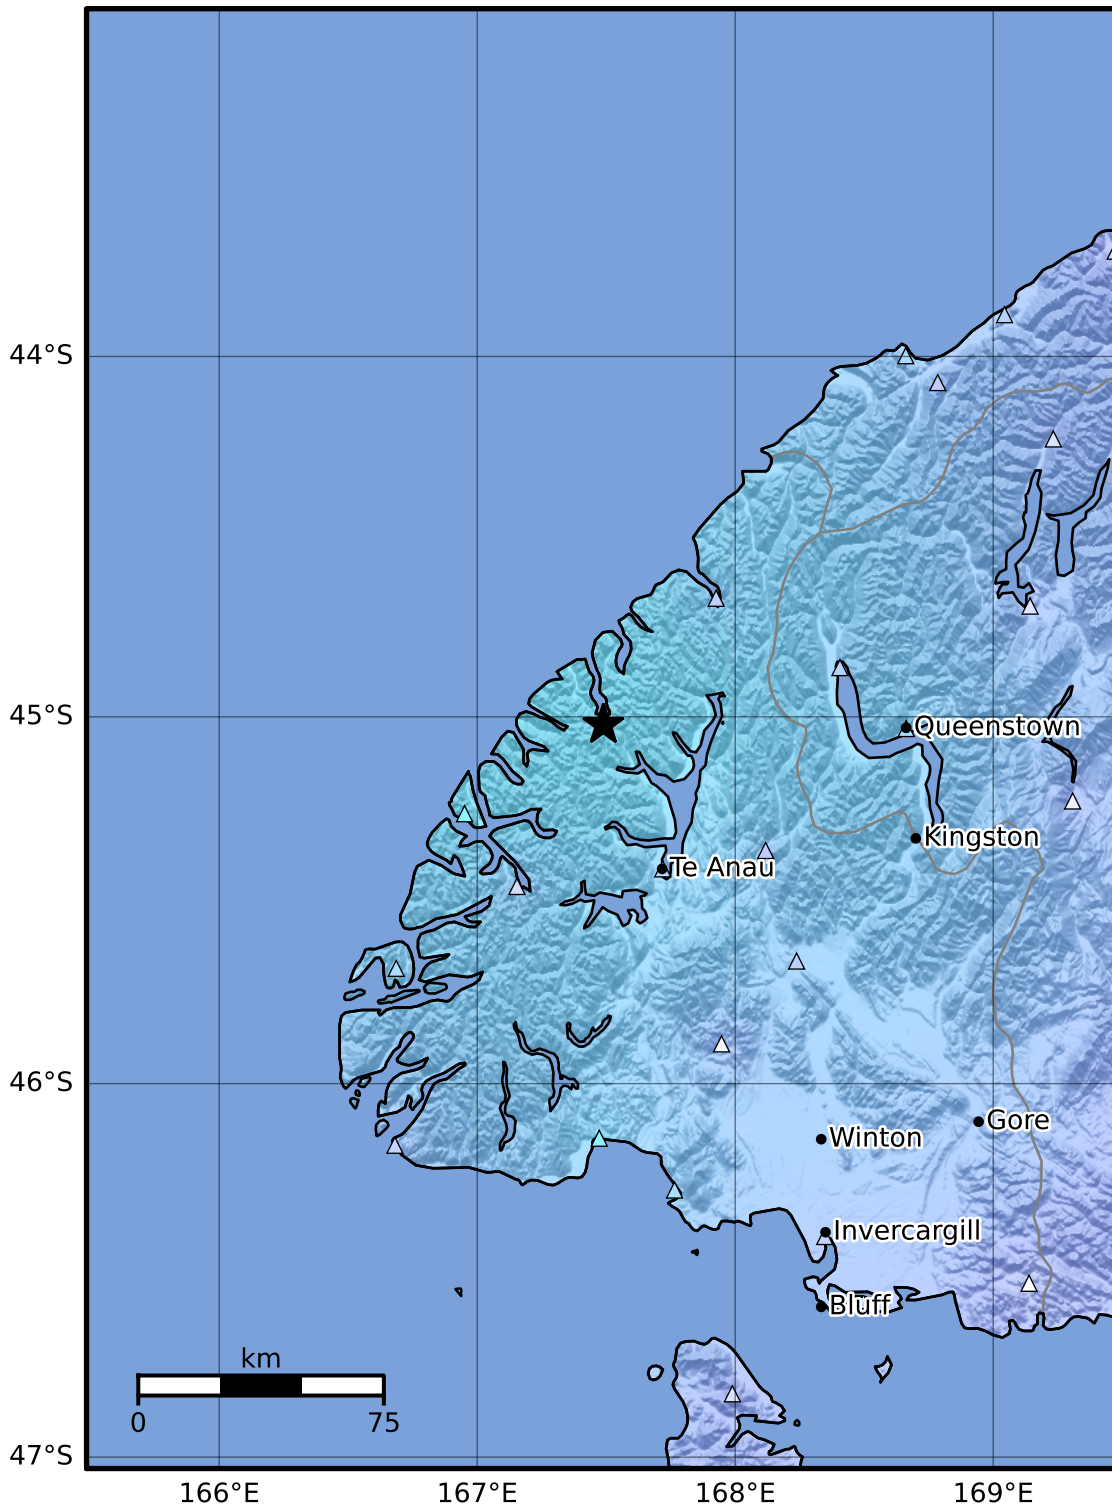

Macroseismic Intensity Map GNS Science

ShakeMap: Fiordland

Nov 21, 2023 08:56:32 UTC M4.8 S45.02 E167.49 Depth: 90.0km ID:2023p876681

SHAKING	Not felt	Weak	Light	Moderate	Strong	Very strong	Severe	Violent	Extreme
DAMAGE	None	None	None	Very light	Light	Moderate	Moderate/heavy	Heavy	Very heavy
PGA(%g)	<0.0464	0.29	1.63	5.16	12.5	22.4	40.2	72.2	>129
PGV(cm/s)	<0.0215	0.125	1.04	4.31	14.5	26.4	48.3	88.4	>162
INTENSITY	I	II-III	IV	V	VI	VII	VIII	IX	X+

Scale based on Moratalla et al.(2021) and Worden et al.(2012) Version 3: Processed 2023-11-21T09:12:33Z

△ Seismic Instrument ○ Reported Intensity

★ Epicenter