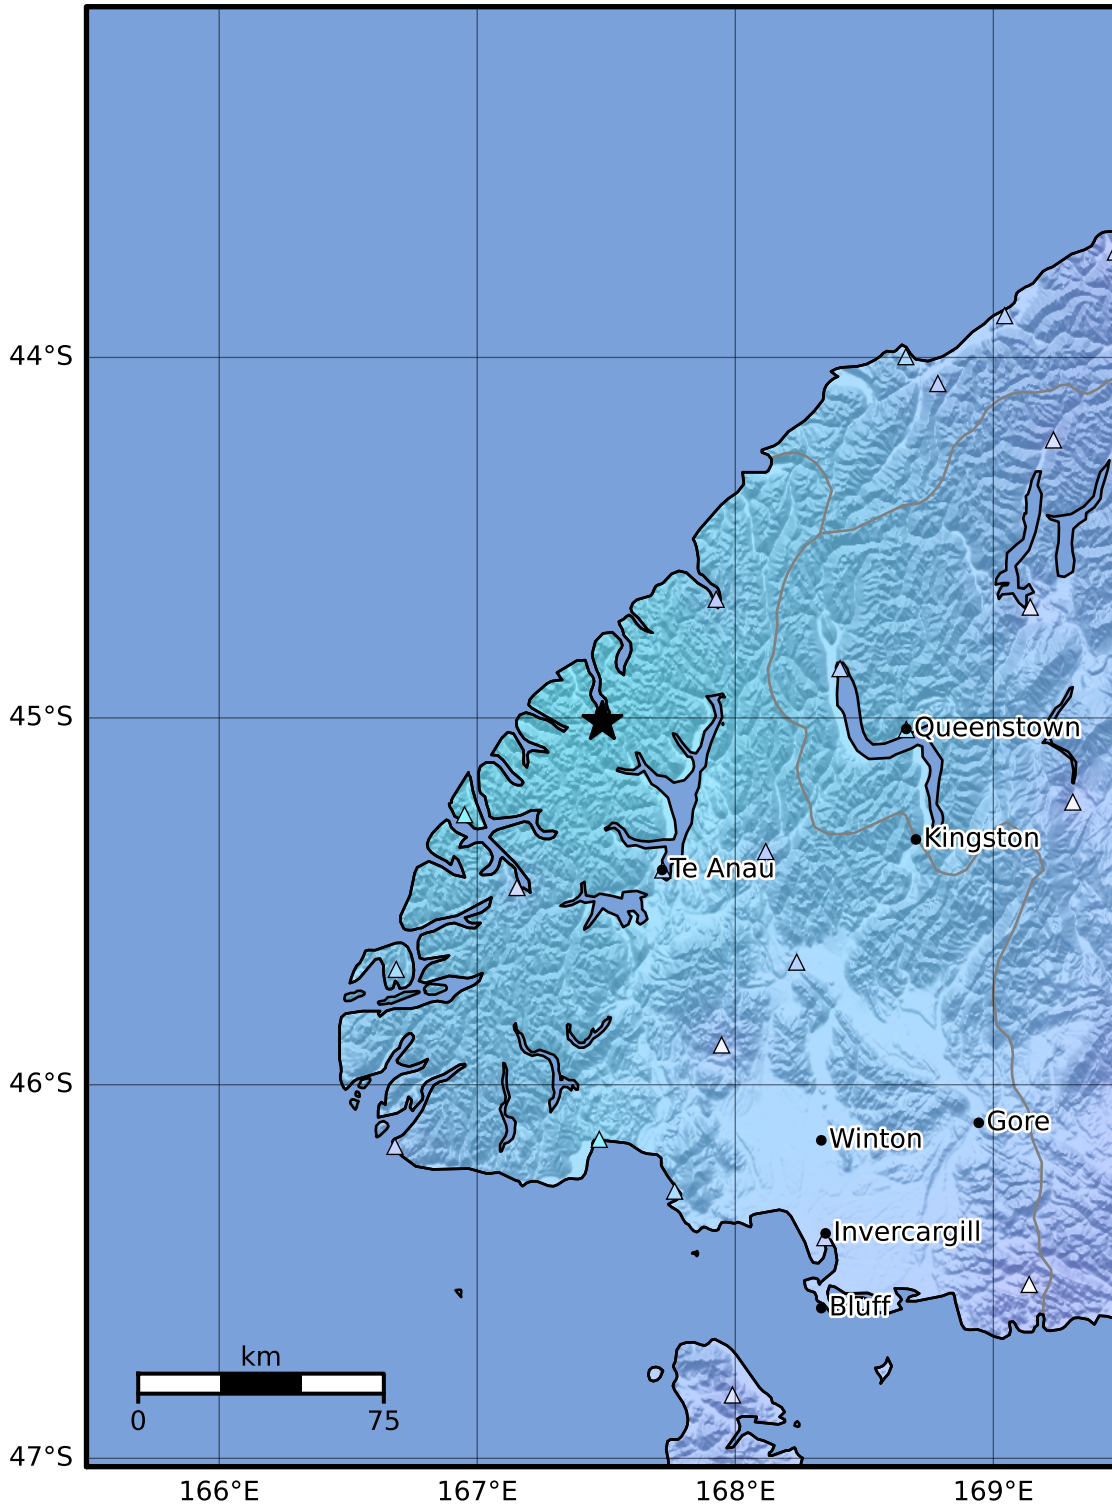

Macroseismic Intensity Map GNS Science

ShakeMap: Fiordland

Nov 21, 2023 08:56:31 UTC M4.9 S45.01 E167.49 Depth: 92.1km ID:2023p876681

SHAKING	Not felt	Weak	Light	Moderate	Strong	Very strong	Severe	Violent	Extreme
DAMAGE	None	None	None	Very light	Light	Moderate	Moderate/heavy	Heavy	Very heavy
PGA(%g)	<0.0464	0.29	1.63	5.16	12.5	22.4	40.2	72.2	>129
PGV(cm/s)	<0.0215	0.125	1.04	4.31	14.5	26.4	48.3	88.4	>162
INTENSITY	I	II-III	IV	V	VI	VII	VIII	IX	X+

Scale based on Moratalla et al.(2021) and Worden et al.(2012) Version 5: Processed 2023-11-21T09:26:03Z

△ Seismic Instrument ○ Reported Intensity

★ Epicenter