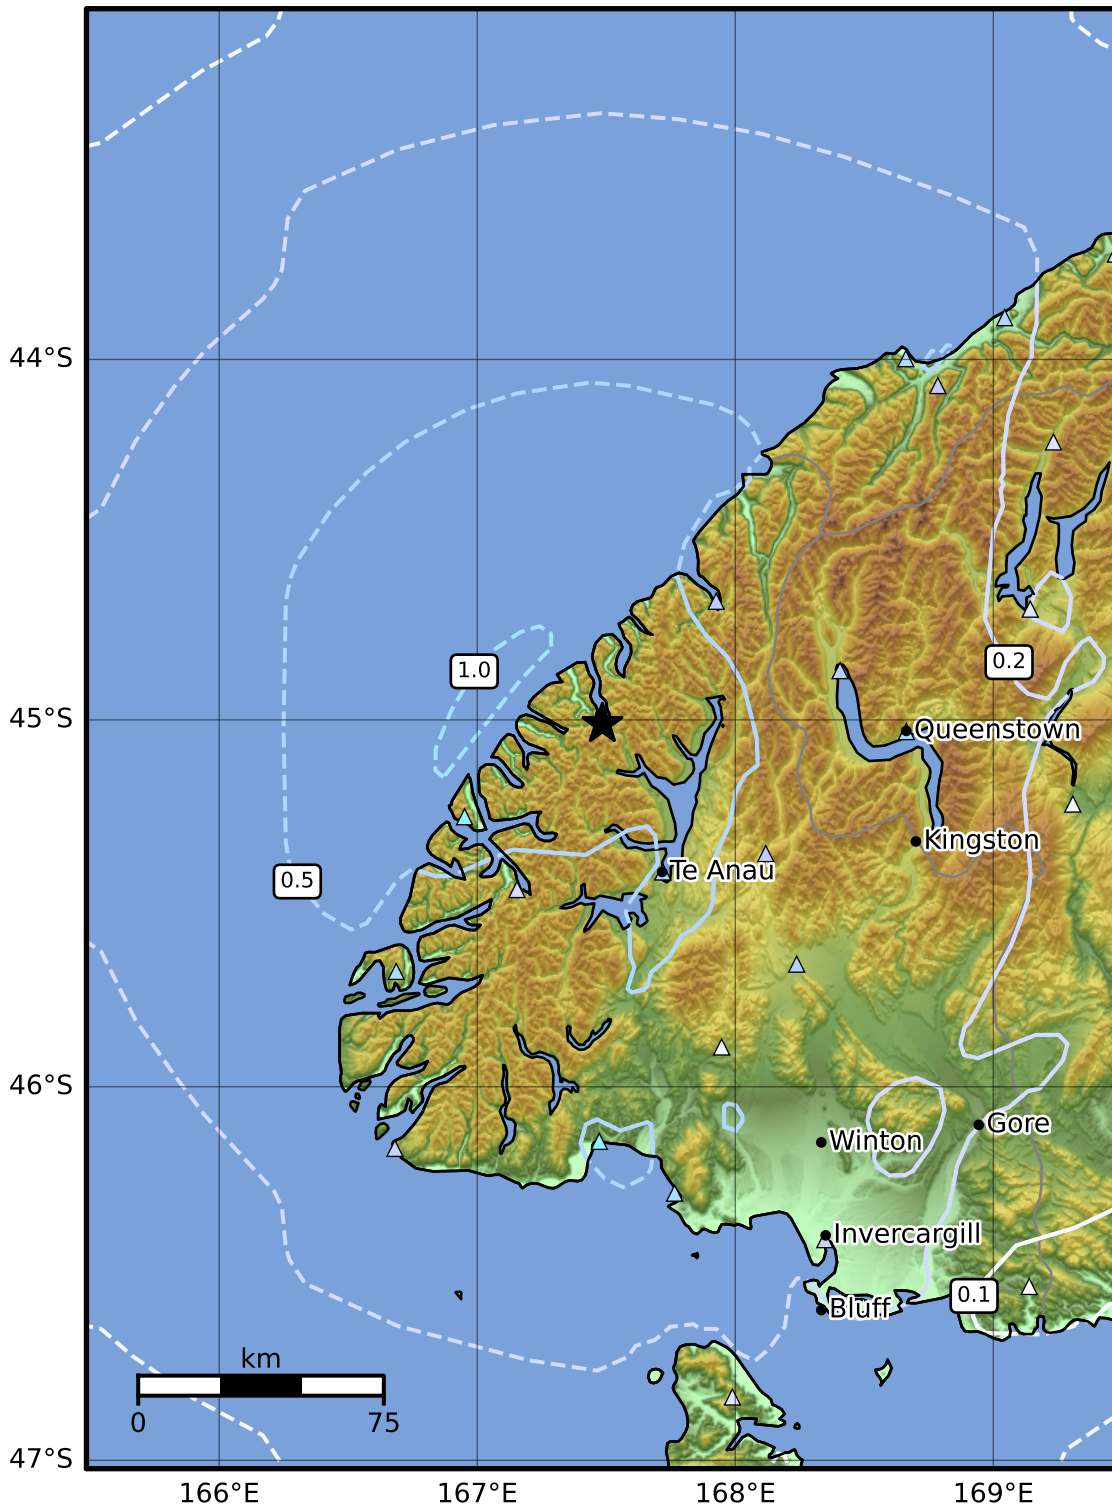

0.3 Second Peak Spectral Acceleration Map GNS Science
ShakeMap: Fiordland

Nov 21, 2023 08:56:31 UTC M4.9 S45.01 E167.49 Depth: 92.1km ID:2023p876681

SA(0.3) (%g)	0.1	0.2	0.5	1	2	5	10	20	50	100	200
--------------	-----	-----	-----	---	---	---	----	----	----	-----	-----

Scale based on Moratalla et al.(2021) and Worden et al.(2012) Version 6: Processed 2023-11-21T09:32:50Z

△ Seismic Instrument ○ Reported Intensity ★ Epicenter