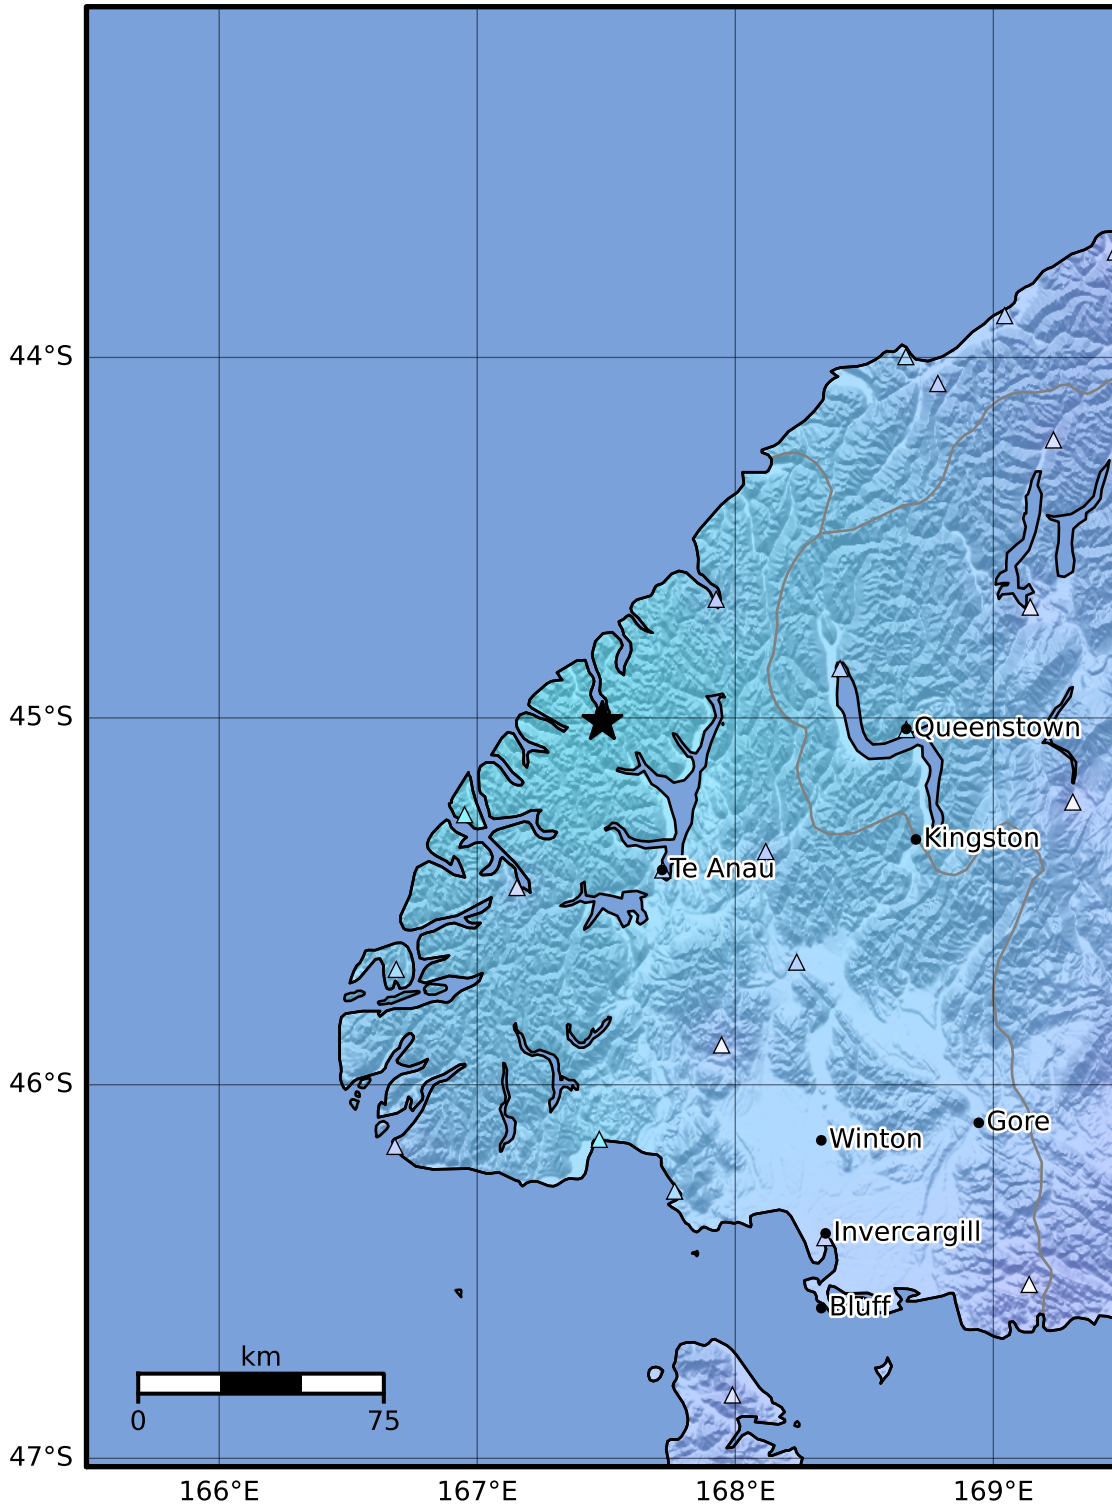

Macroseismic Intensity Map GNS Science

ShakeMap: Fiordland

Nov 21, 2023 08:56:31 UTC M4.9 S45.01 E167.49 Depth: 92.1km ID:2023p876681

SHAKING	Not felt	Weak	Light	Moderate	Strong	Very strong	Severe	Violent	Extreme
DAMAGE	None	None	None	Very light	Light	Moderate	Moderate/heavy	Heavy	Very heavy
PGA(%g)	<0.0464	0.29	1.63	5.16	12.5	22.4	40.2	72.2	>129
PGV(cm/s)	<0.0215	0.125	1.04	4.31	14.5	26.4	48.3	88.4	>162
INTENSITY	I	II-III	IV	V	VI	VII	VIII	IX	X+

Scale based on Moratalla et al.(2021) and Worden et al.(2012) Version 7: Processed 2023-11-21T09:39:42Z

△ Seismic Instrument ○ Reported Intensity

★ Epicenter