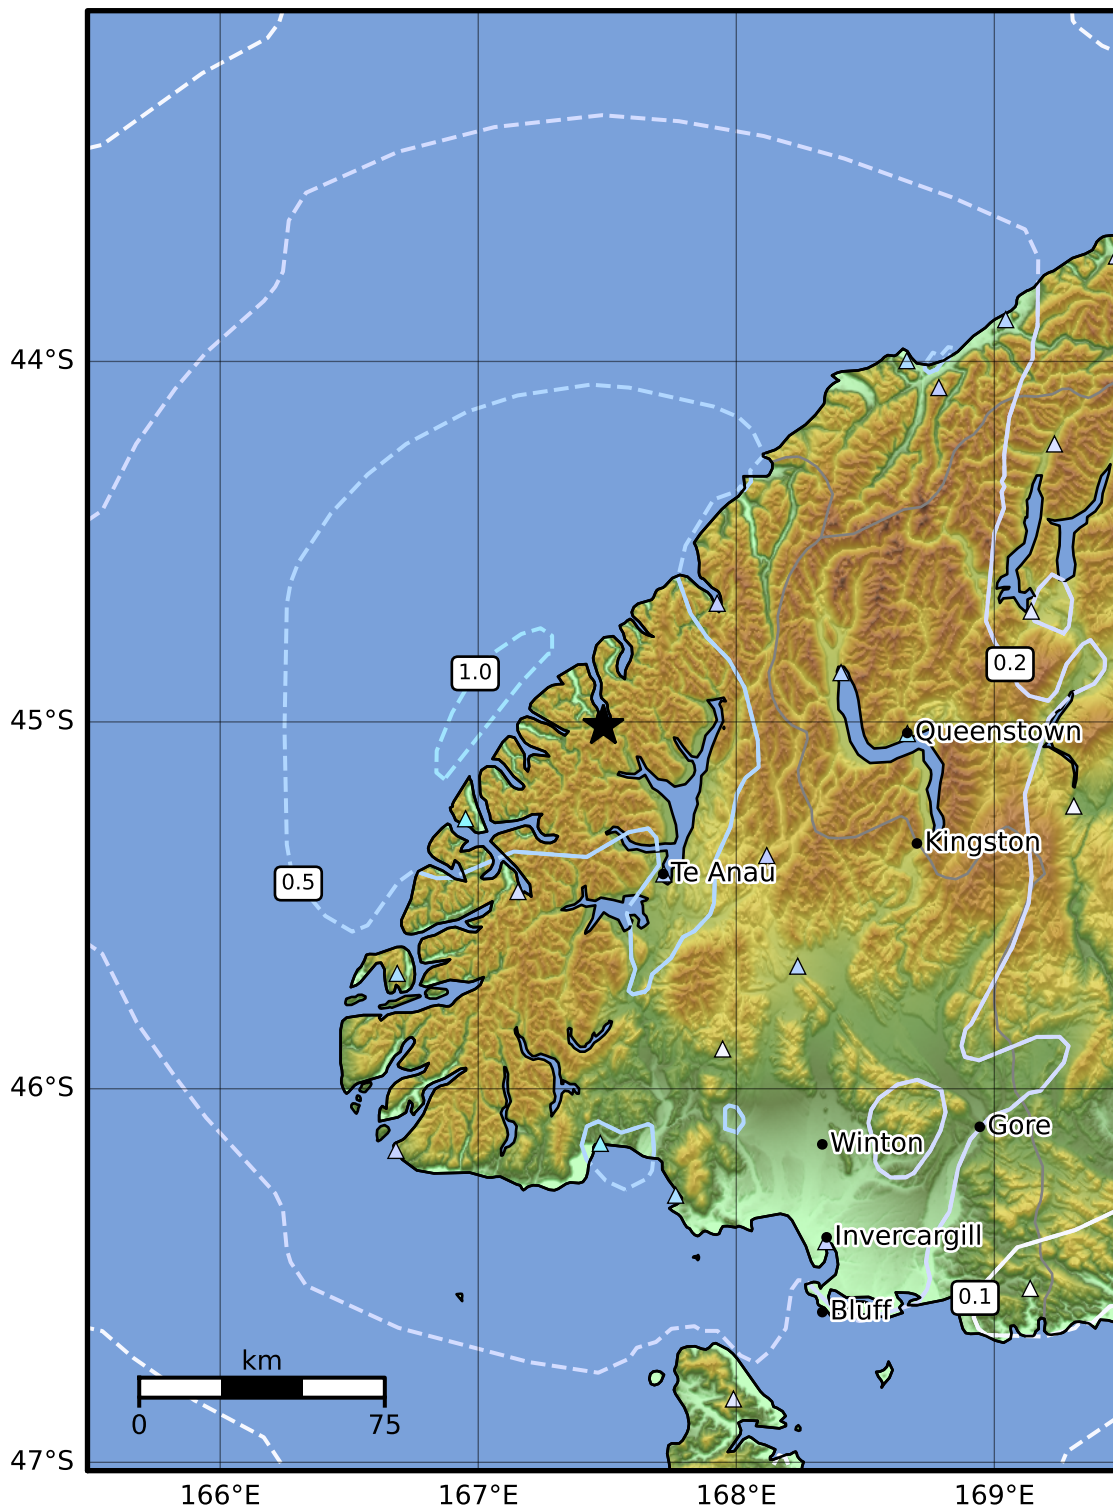

0.3 Second Peak Spectral Acceleration Map GNS Science

ShakeMap: Fiordland

Nov 21, 2023 08:56:31 UTC M4.9 S45.01 E167.49 Depth: 92.1km ID:2023p876681

SA(0.3) (%g)	0.1	0.2	0.5	1	2	5	10	20	50	100	200
---------------------	------------	------------	------------	----------	----------	----------	-----------	-----------	-----------	------------	------------

Scale based on Moratalla et al.(2021) and Worden et al.(2012) Version 10: Processed 2023-11-21T10:57:29Z

△ Seismic Instrument ○ Reported Intensity ★ Epicenter