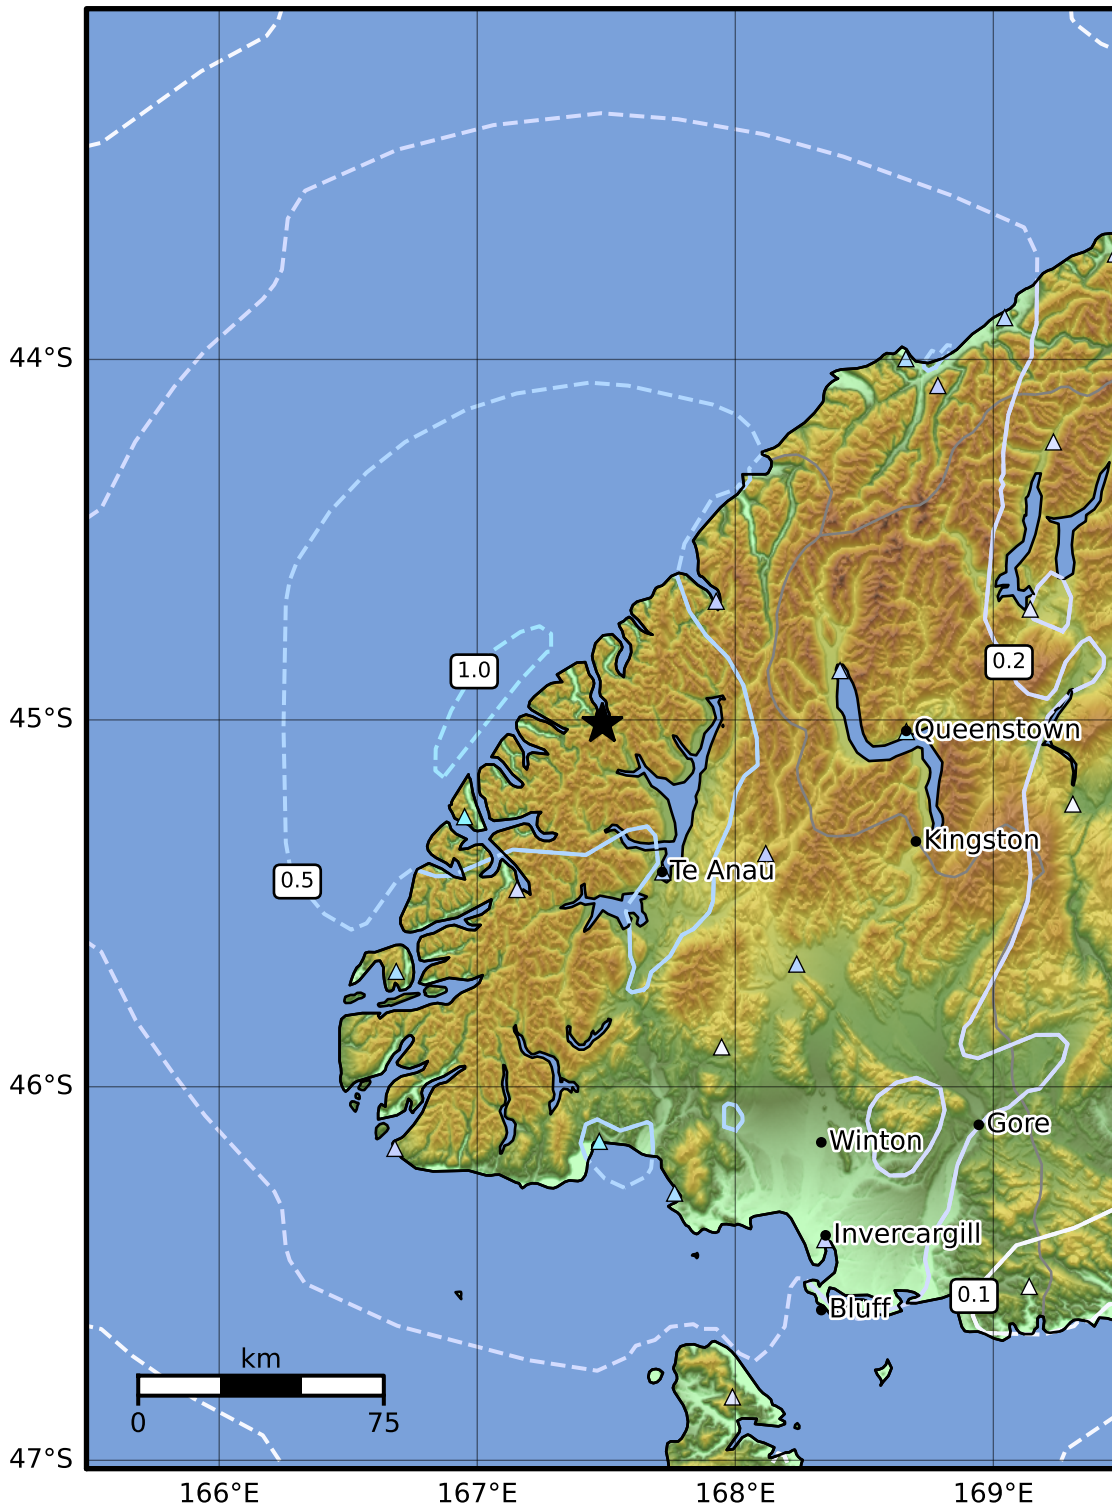

0.3 Second Peak Spectral Acceleration Map GNS Science

ShakeMap: Fiordland

Nov 21, 2023 08:56:31 UTC M4.9 S45.01 E167.49 Depth: 92.1km ID:2023p876681

SA(0.3) (%g)	0.1	0.2	0.5	1	2	5	10	20	50	100	200
--------------	-----	-----	-----	---	---	---	----	----	----	-----	-----

Scale based on Moratalla et al.(2021) and Worden et al.(2012) Version 10: Processed 2023-11-21T11:57:29Z

△ Seismic Instrument ○ Reported Intensity ★ Epicenter