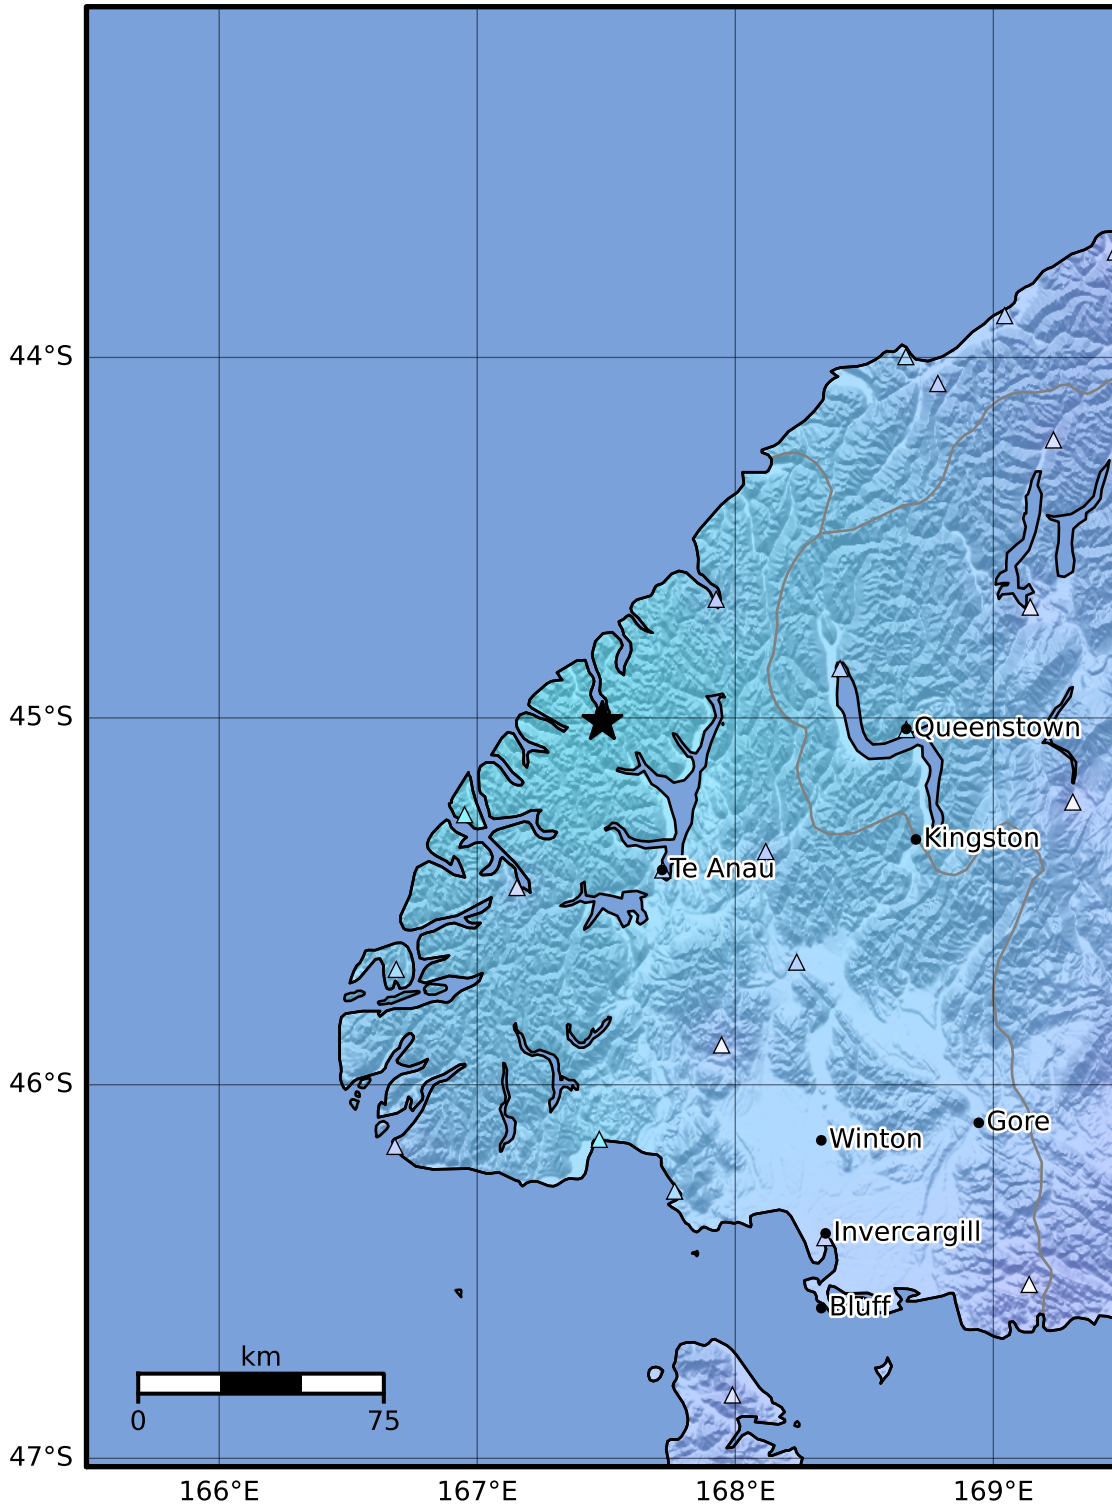

Macroseismic Intensity Map GNS Science

ShakeMap: Fiordland

Nov 21, 2023 08:56:31 UTC M4.9 S45.01 E167.49 Depth: 92.1km ID:2023p876681

SHAKING	Not felt	Weak	Light	Moderate	Strong	Very strong	Severe	Violent	Extreme
DAMAGE	None	None	None	Very light	Light	Moderate	Moderate/heavy	Heavy	Very heavy
PGA(%g)	<0.0464	0.29	1.63	5.16	12.5	22.4	40.2	72.2	>129
PGV(cm/s)	<0.0215	0.125	1.04	4.31	14.5	26.4	48.3	88.4	>162
INTENSITY	I	II-III	IV	V	VI	VII	VIII	IX	X+

Scale based on Moratalla et al.(2021) and Worden et al.(2012) Version 12: Processed 2023-11-21T14:57:28Z

△ Seismic Instrument ○ Reported Intensity

★ Epicenter