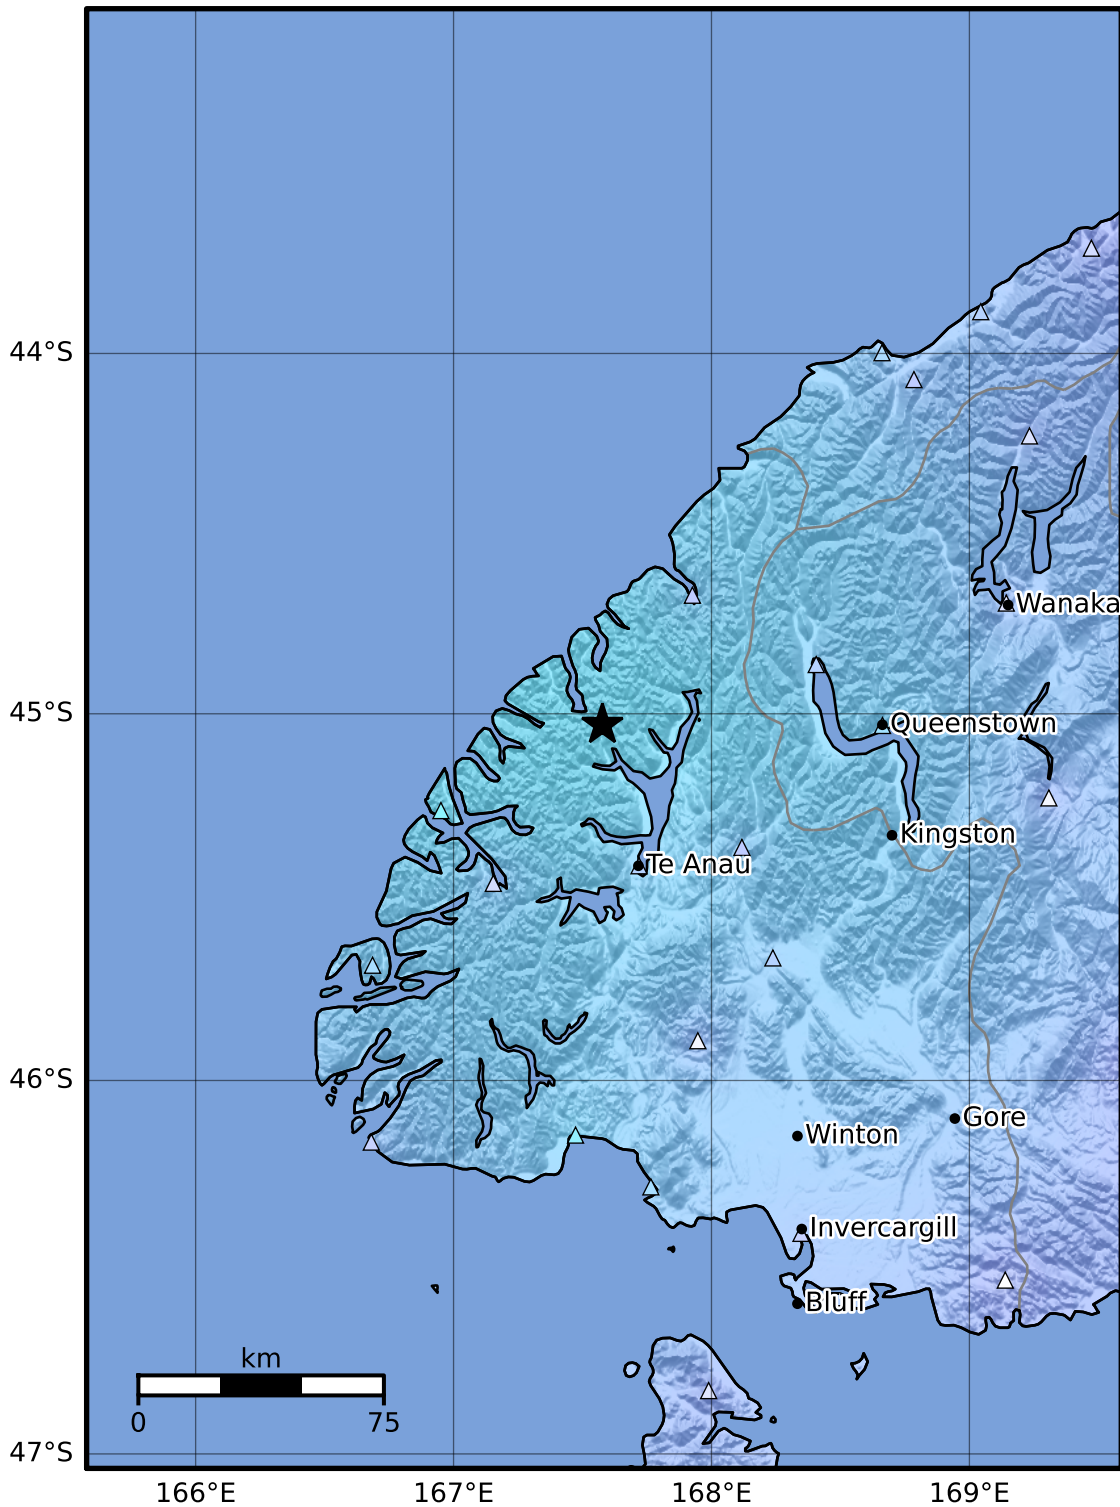

Macroseismic Intensity Map GNS Science

ShakeMap: Fiordland

Nov 21, 2023 08:56:32 UTC M4.9 S45.03 E167.58 Depth: 94.5km ID:2023p876681

SHAKING	Not felt	Weak	Light	Moderate	Strong	Very strong	Severe	Violent	Extreme
DAMAGE	None	None	None	Very light	Light	Moderate	Moderate/heavy	Heavy	Very heavy
PGA(%g)	<0.0464	0.29	1.63	5.16	12.5	22.4	40.2	72.2	>129
PGV(cm/s)	<0.0215	0.125	1.04	4.31	14.5	26.4	48.3	88.4	>162
INTENSITY	I	II-III	IV	V	VI	VII	VIII	IX	X+

Scale based on Moratalla et al.(2021) and Worden et al.(2012) Version 14: Processed 2023-12-15T00:11:18Z

△ Seismic Instrument ○ Reported Intensity

★ Epicenter