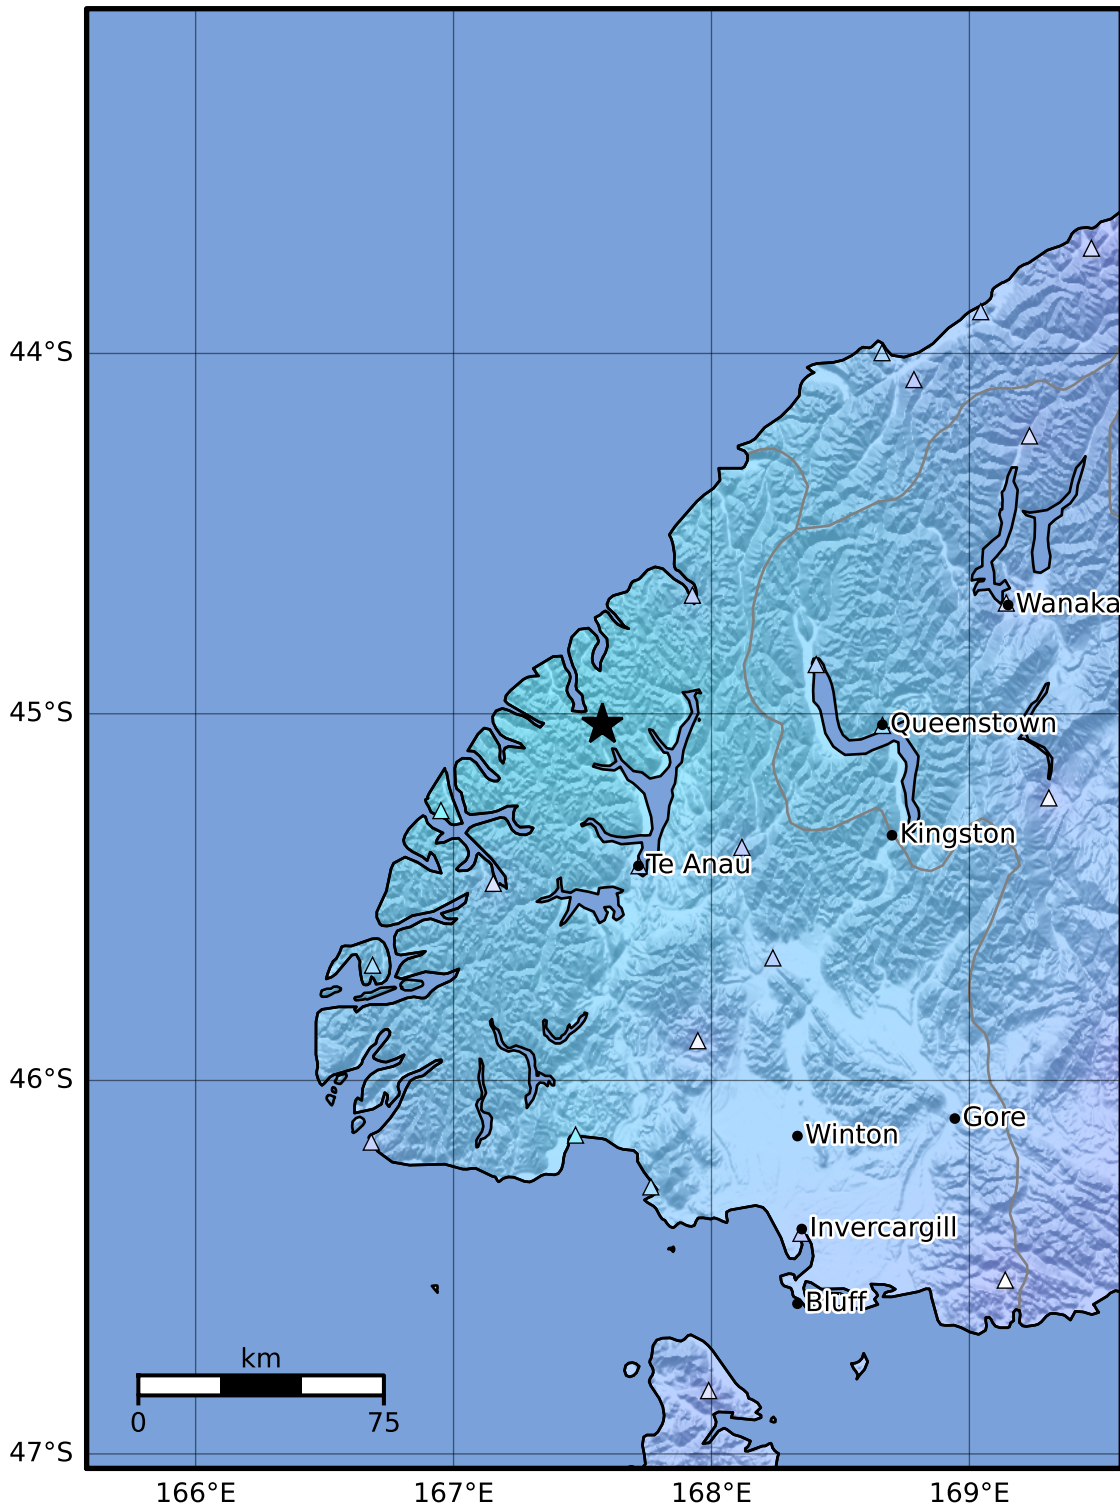

Macroseismic Intensity Map GNS Science

ShakeMap: Fiordland

Nov 21, 2023 08:56:32 UTC M4.9 S45.03 E167.58 Depth: 94.5km ID:2023p876681

SHAKING	Not felt	Weak	Light	Moderate	Strong	Very strong	Severe	Violent	Extreme
DAMAGE	None	None	None	Very light	Light	Moderate	Moderate/heavy	Heavy	Very heavy
PGA(%g)	<0.0464	0.29	1.63	5.16	12.5	22.4	40.2	72.2	>129
PGV(cm/s)	<0.0215	0.125	1.04	4.31	14.5	26.4	48.3	88.4	>162
INTENSITY	I	II-III	IV	V	VI	VII	VIII	IX	X+

Scale based on Moratalla et al.(2021) and Worden et al.(2012) Version 15: Processed 2023-12-15T00:18:14Z

△ Seismic Instrument ○ Reported Intensity

★ Epicenter