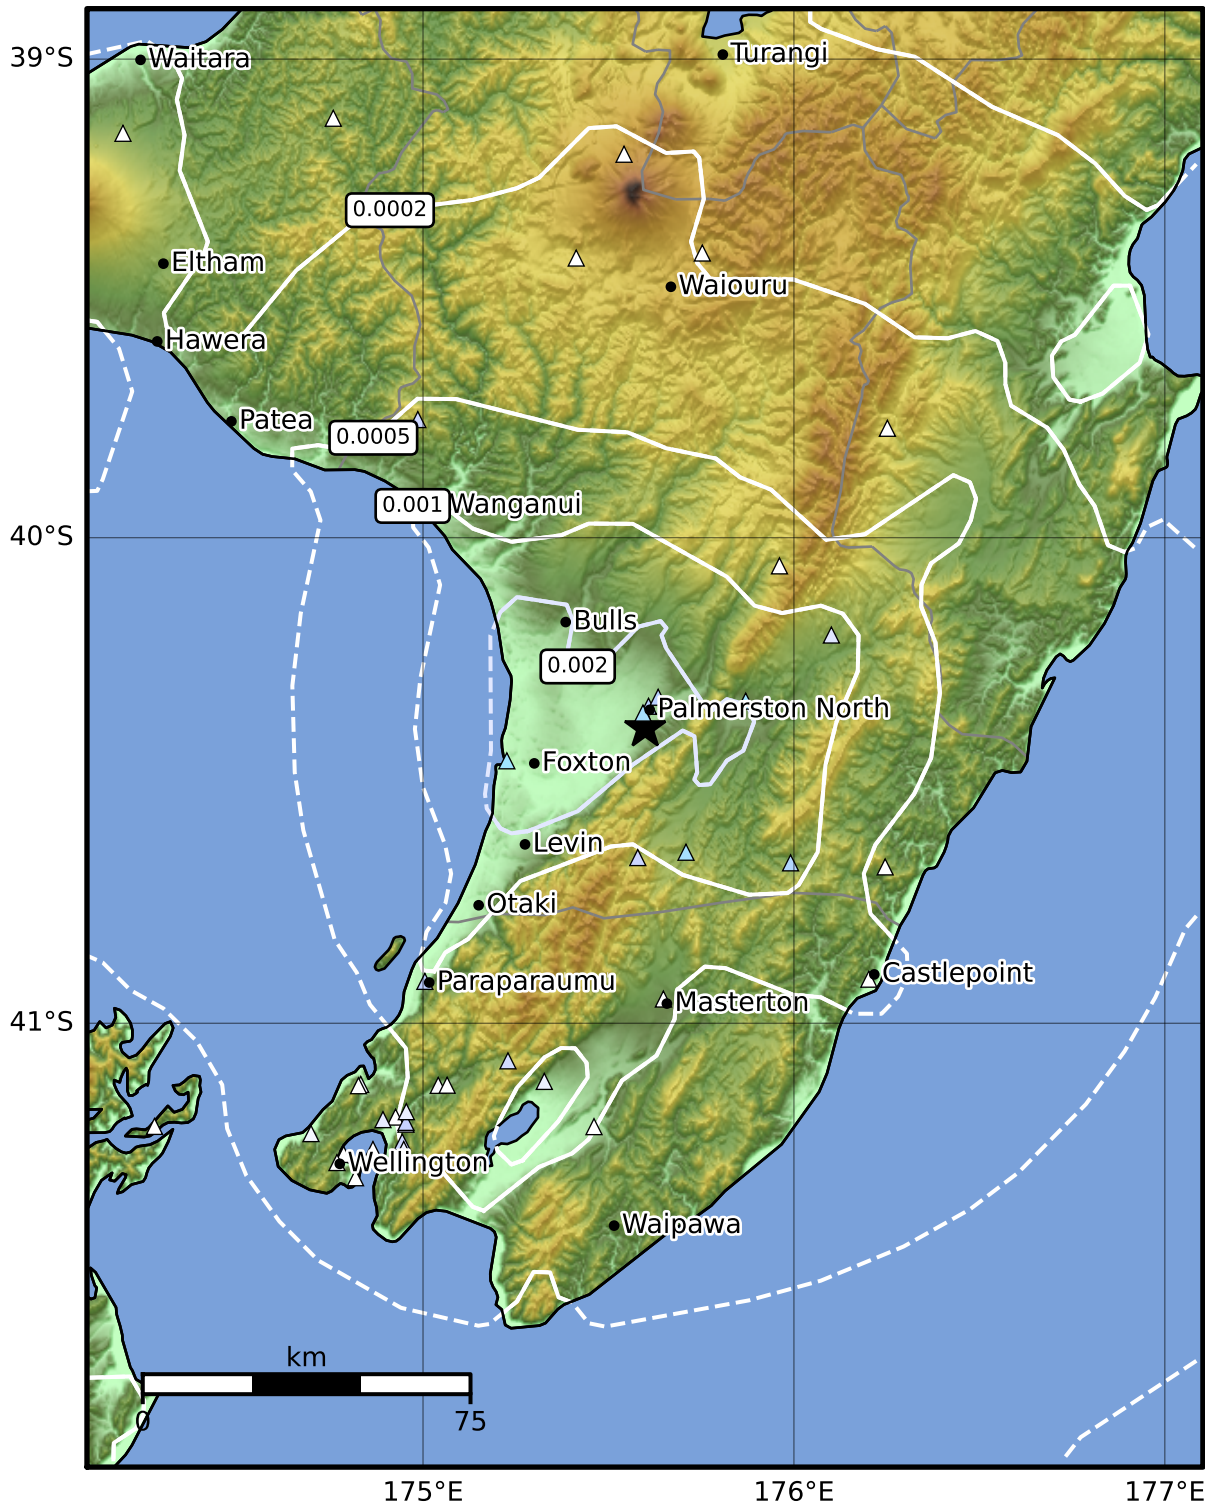

3.0 Second Peak Spectral Acceleration Map GNS Science

ShakeMap: Manawatu

Nov 21, 2023 13:14:10 UTC M3.6 S40.39 E175.60 Depth: 31.5km ID:2023p877166

Scale based on Moratalla et al.(2021) and Worden et al.(2012) Version 7: Processed 2023-11-21T13:53:23Z

△ Seismic Instrument ○ Reported Intensity ★ Epicenter