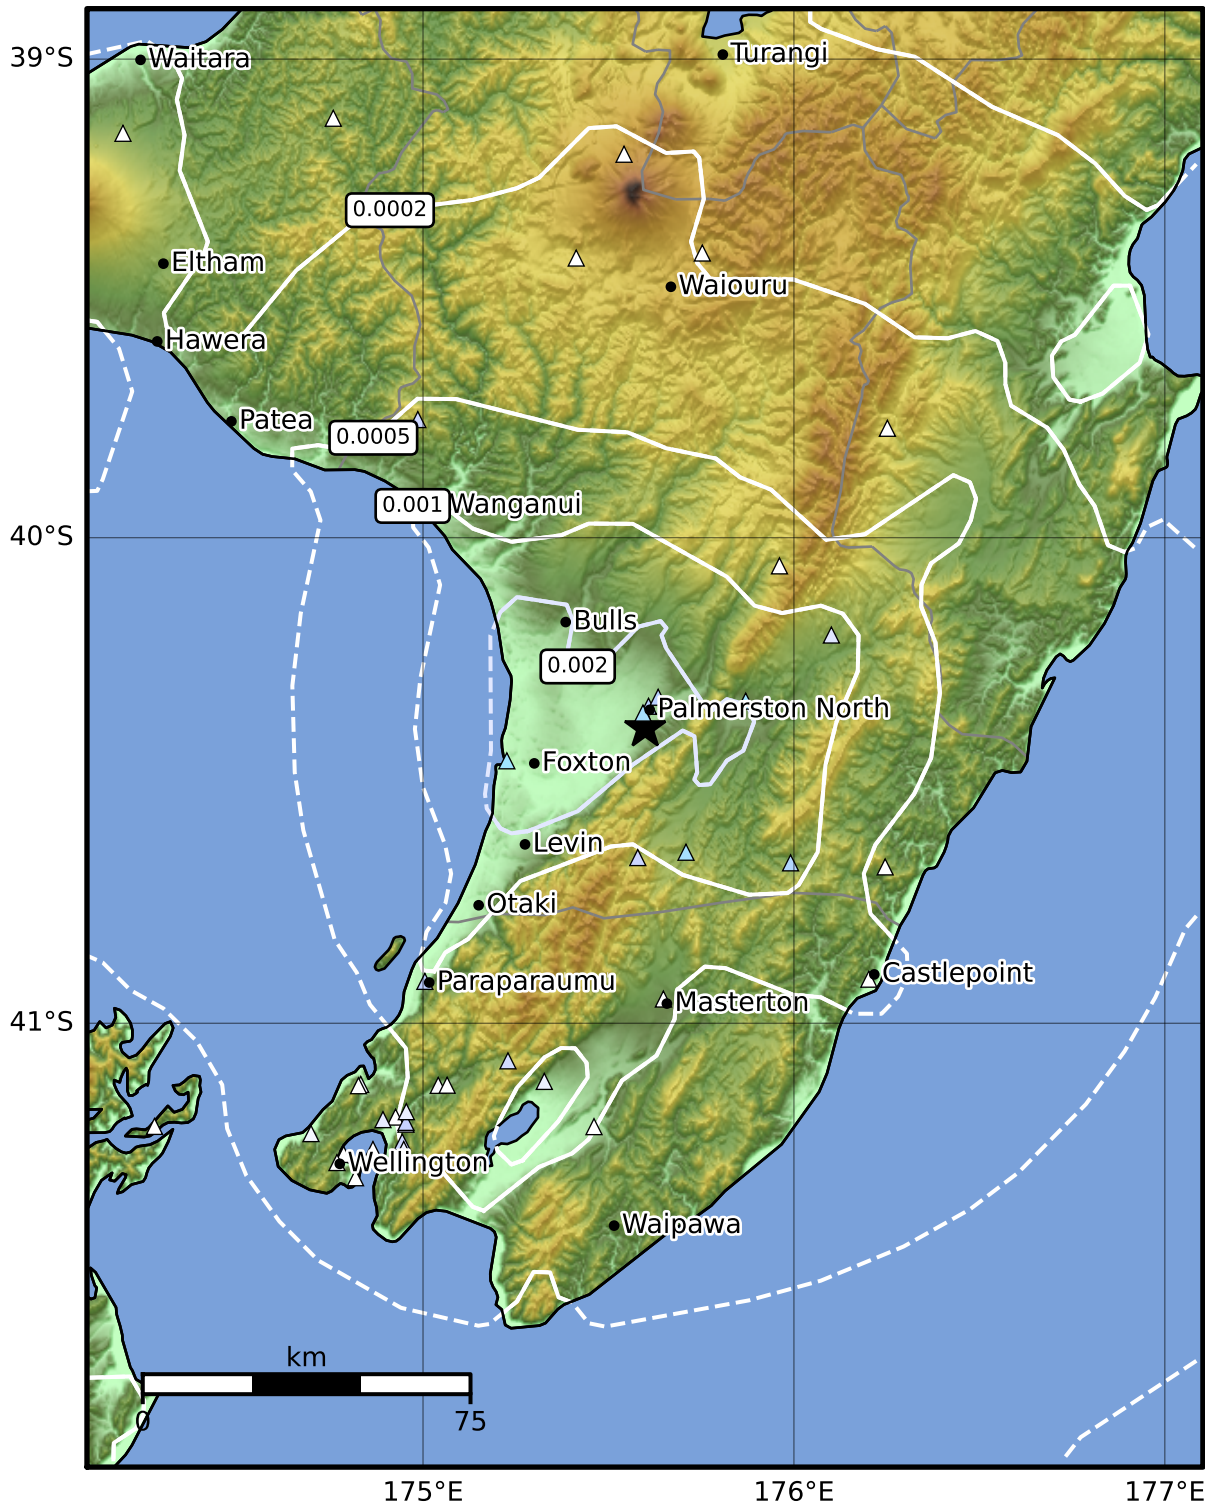

3.0 Second Peak Spectral Acceleration Map GNS Science

ShakeMap: Manawatu

Nov 21, 2023 13:14:10 UTC M3.6 S40.39 E175.60 Depth: 31.5km ID:2023p877166

Scale based on Moratalla et al.(2021) and Worden et al.(2012) Version 9: Processed 2023-11-21T14:19:51Z

△ Seismic Instrument ○ Reported Intensity ★ Epicenter