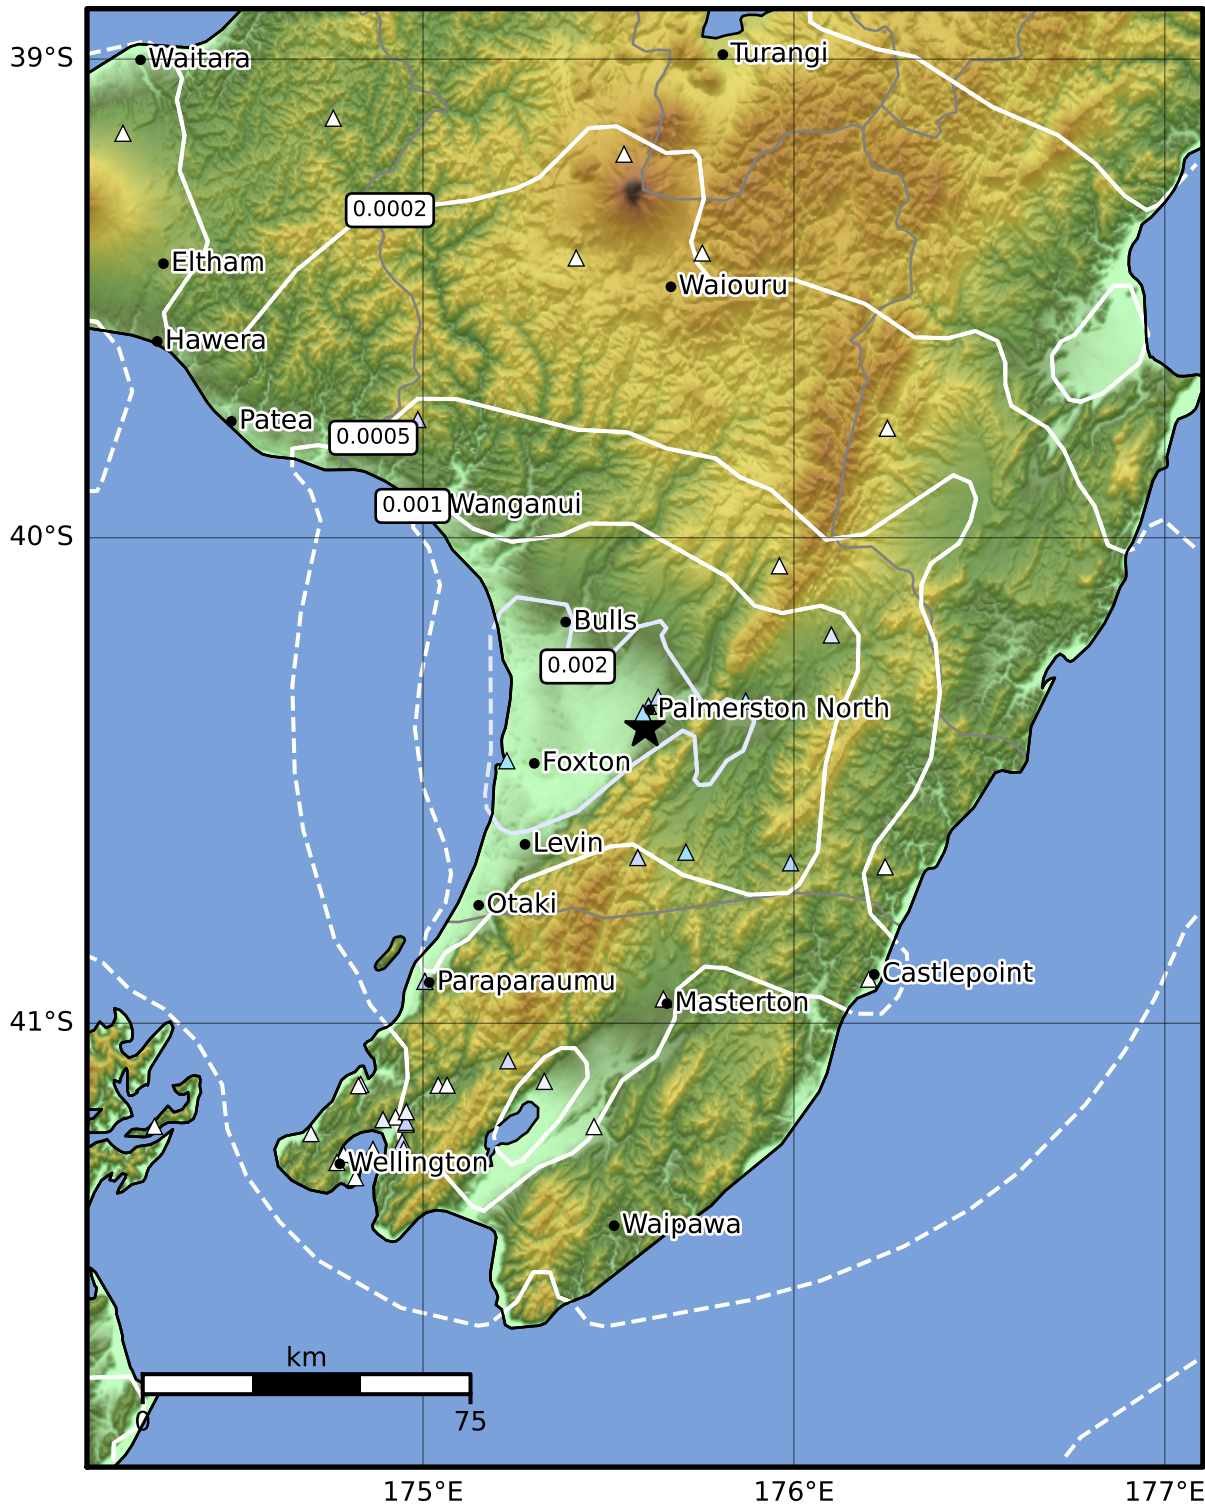

3.0 Second Peak Spectral Acceleration Map GNS Science

ShakeMap: Manawatu

Nov 21, 2023 13:14:10 UTC M3.6 S40.39 E175.60 Depth: 31.5km ID:2023p877166

Scale based on Moratalla et al.(2021) and Worden et al.(2012) Version 14: Processed 2023-11-21T19:15:03Z

△ Seismic Instrument ○ Reported Intensity ★ Epicenter