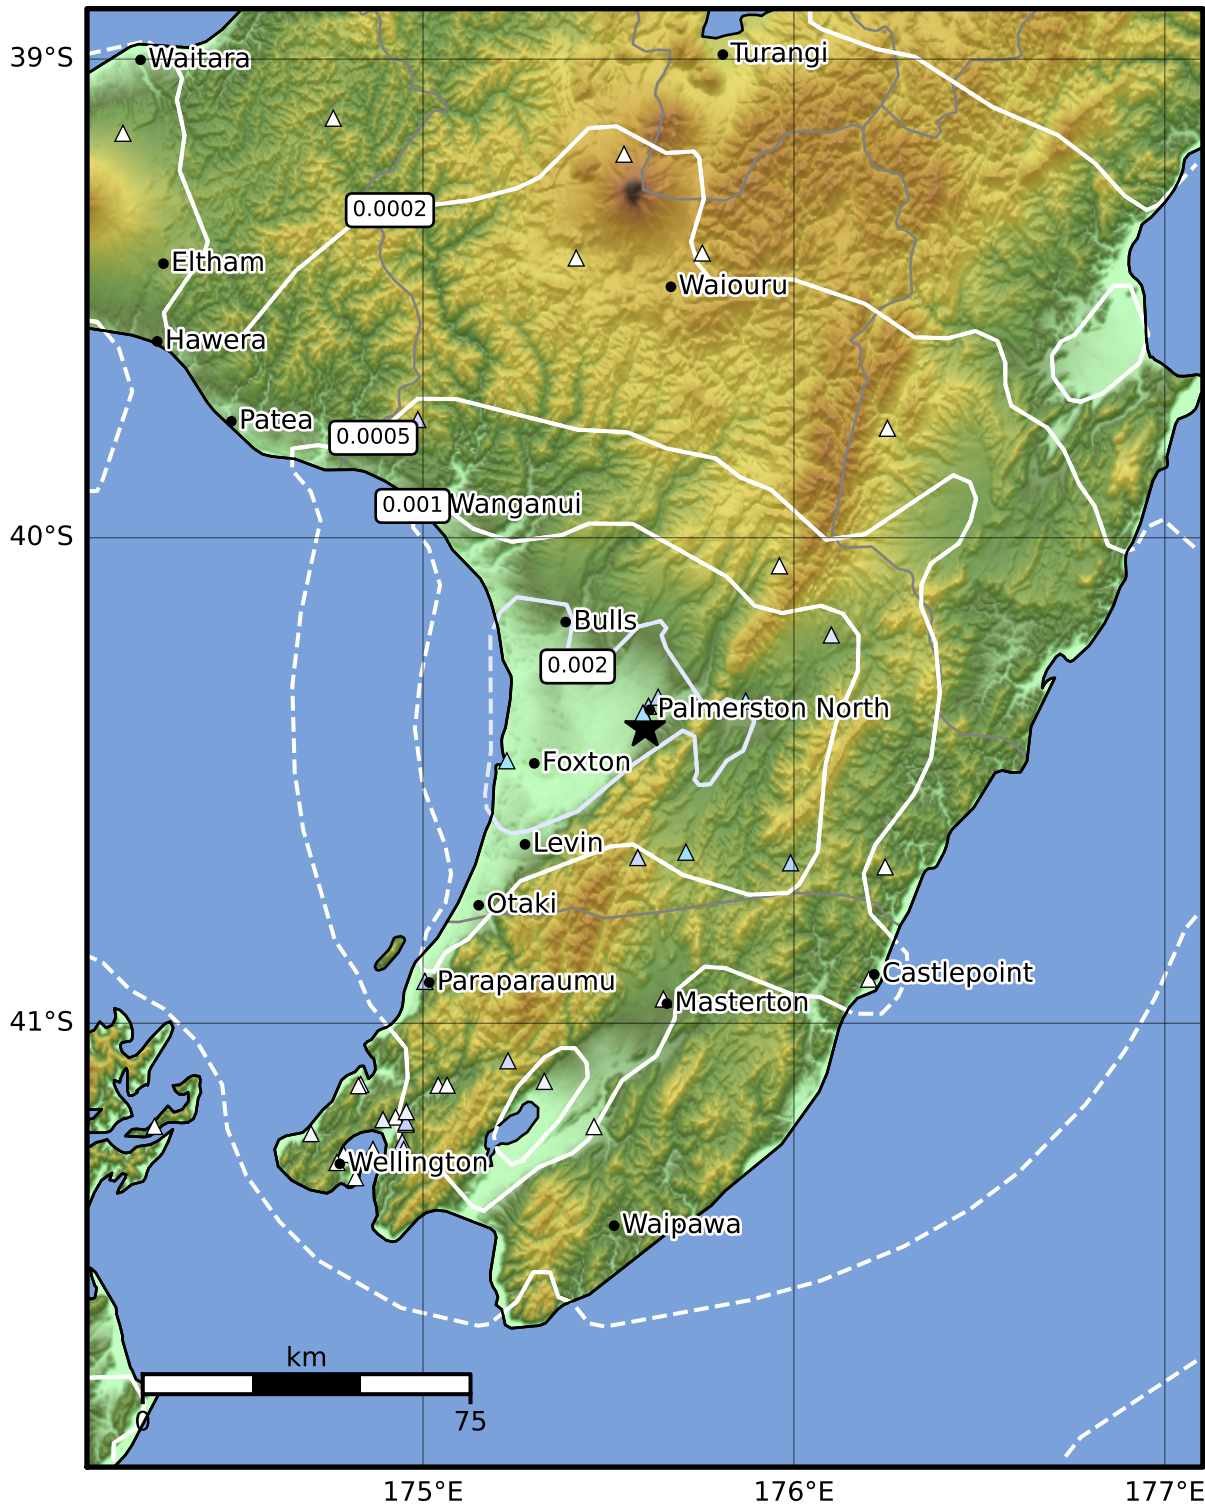

3.0 Second Peak Spectral Acceleration Map GNS Science

ShakeMap: Manawatu

Nov 21, 2023 13:14:10 UTC M3.6 S40.39 E175.60 Depth: 31.5km ID:2023p877166

Scale based on Moratalla et al.(2021) and Worden et al.(2012) Version 15: Processed 2023-11-22T13:15:02Z

△ Seismic Instrument ○ Reported Intensity ★ Epicenter