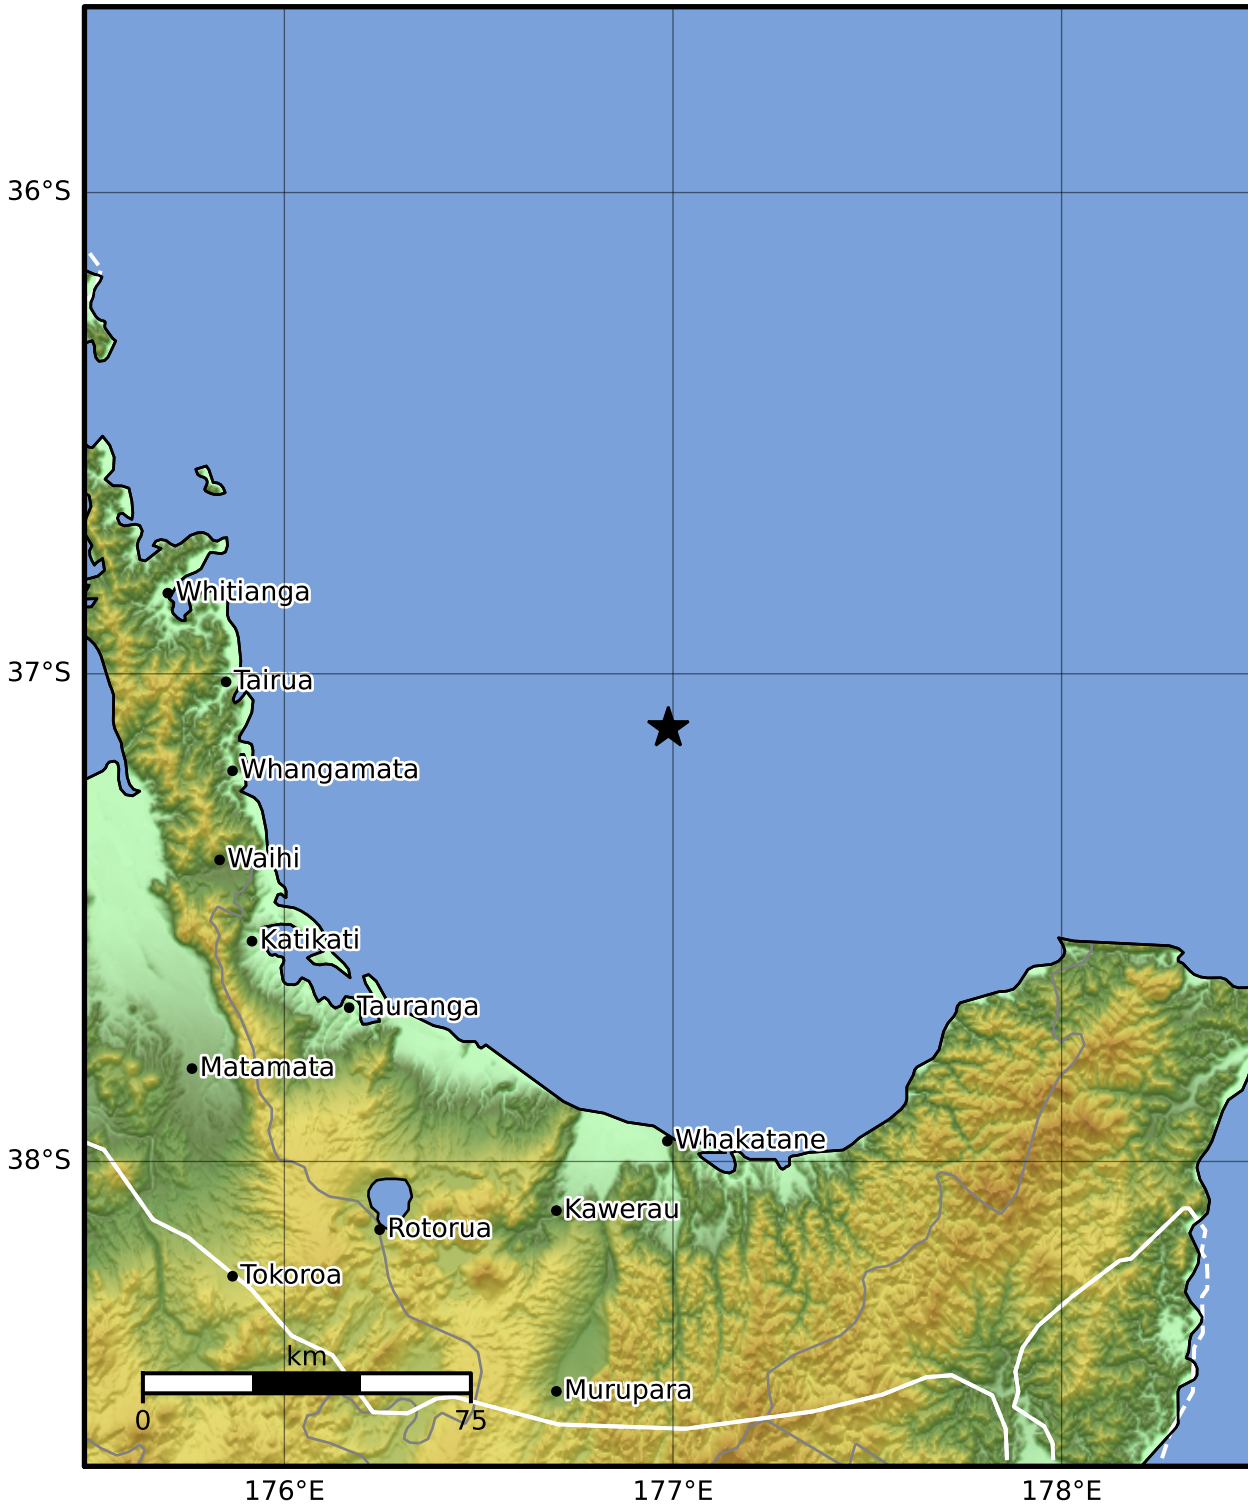

Peak Ground Acceleration Map GNS Science

ShakeMap: Raukumara Plain

Nov 24, 2023 02:30:31 UTC M3.6 S37.11 E176.99 Depth: 221.7km ID:2023p884066

PGA (%g)	0.1	0.2	0.5	1	2	5	10	20	50	100	200
----------	-----	-----	-----	---	---	---	----	----	----	-----	-----

Scale based on Moratalla et al.(2021) and Worden et al.(2012) Version 1: Processed 2023-11-24T02:36:44Z

△ Seismic Instrument ○ Reported Intensity ★ Epicenter