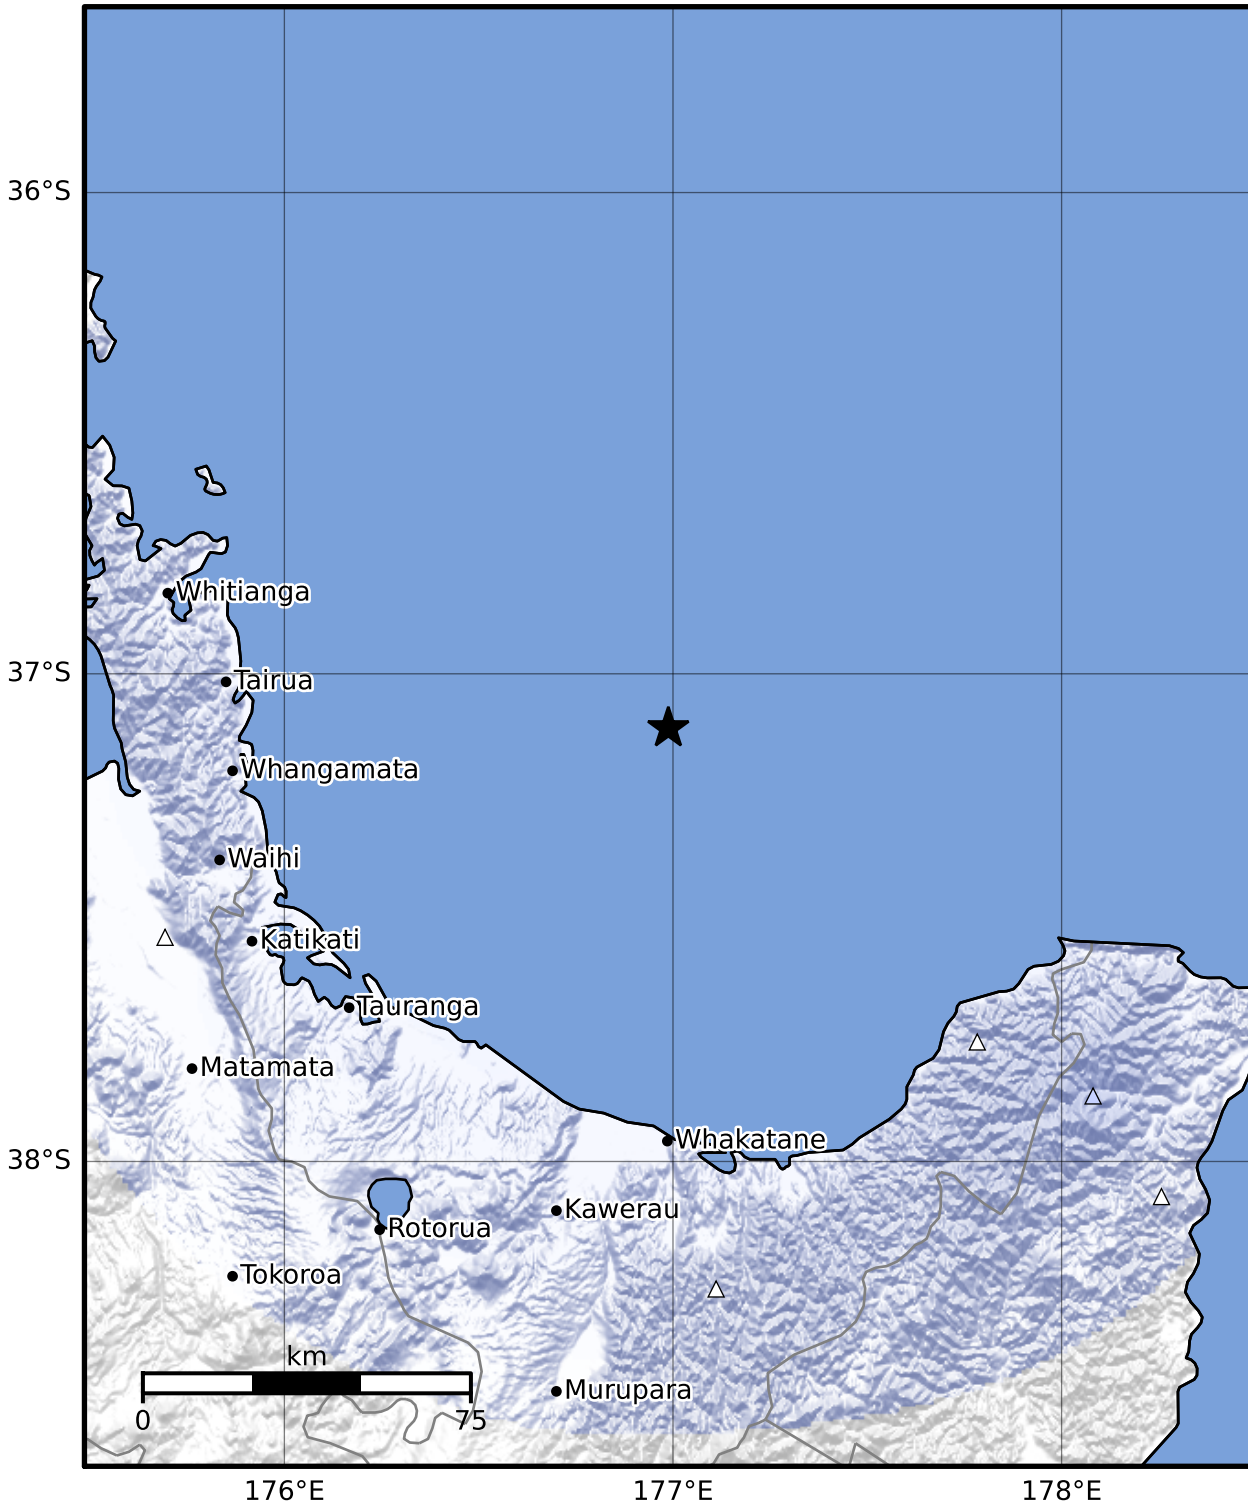

Macroseismic Intensity Map GNS Science

ShakeMap: Raukumara Plain

Nov 24, 2023 02:30:31 UTC M3.6 S37.11 E176.99 Depth: 221.7km ID:2023p884066

SHAKING	Not felt	Weak	Light	Moderate	Strong	Very strong	Severe	Violent	Extreme
DAMAGE	None	None	None	Very light	Light	Moderate	Moderate/heavy	Heavy	Very heavy
PGA(%g)	<0.0464	0.29	1.63	5.16	12.5	22.4	40.2	72.2	>129
PGV(cm/s)	<0.0215	0.125	1.04	4.31	14.5	26.4	48.3	88.4	>162
INTENSITY	I	II-III	IV	V	VI	VII	VIII	IX	X+

Scale based on Moratalla et al.(2021) and Worden et al.(2012) Version 2: Processed 2023-11-24T02:42:44Z
 Δ Seismic Instrument ○ Reported Intensity ★ Epicenter