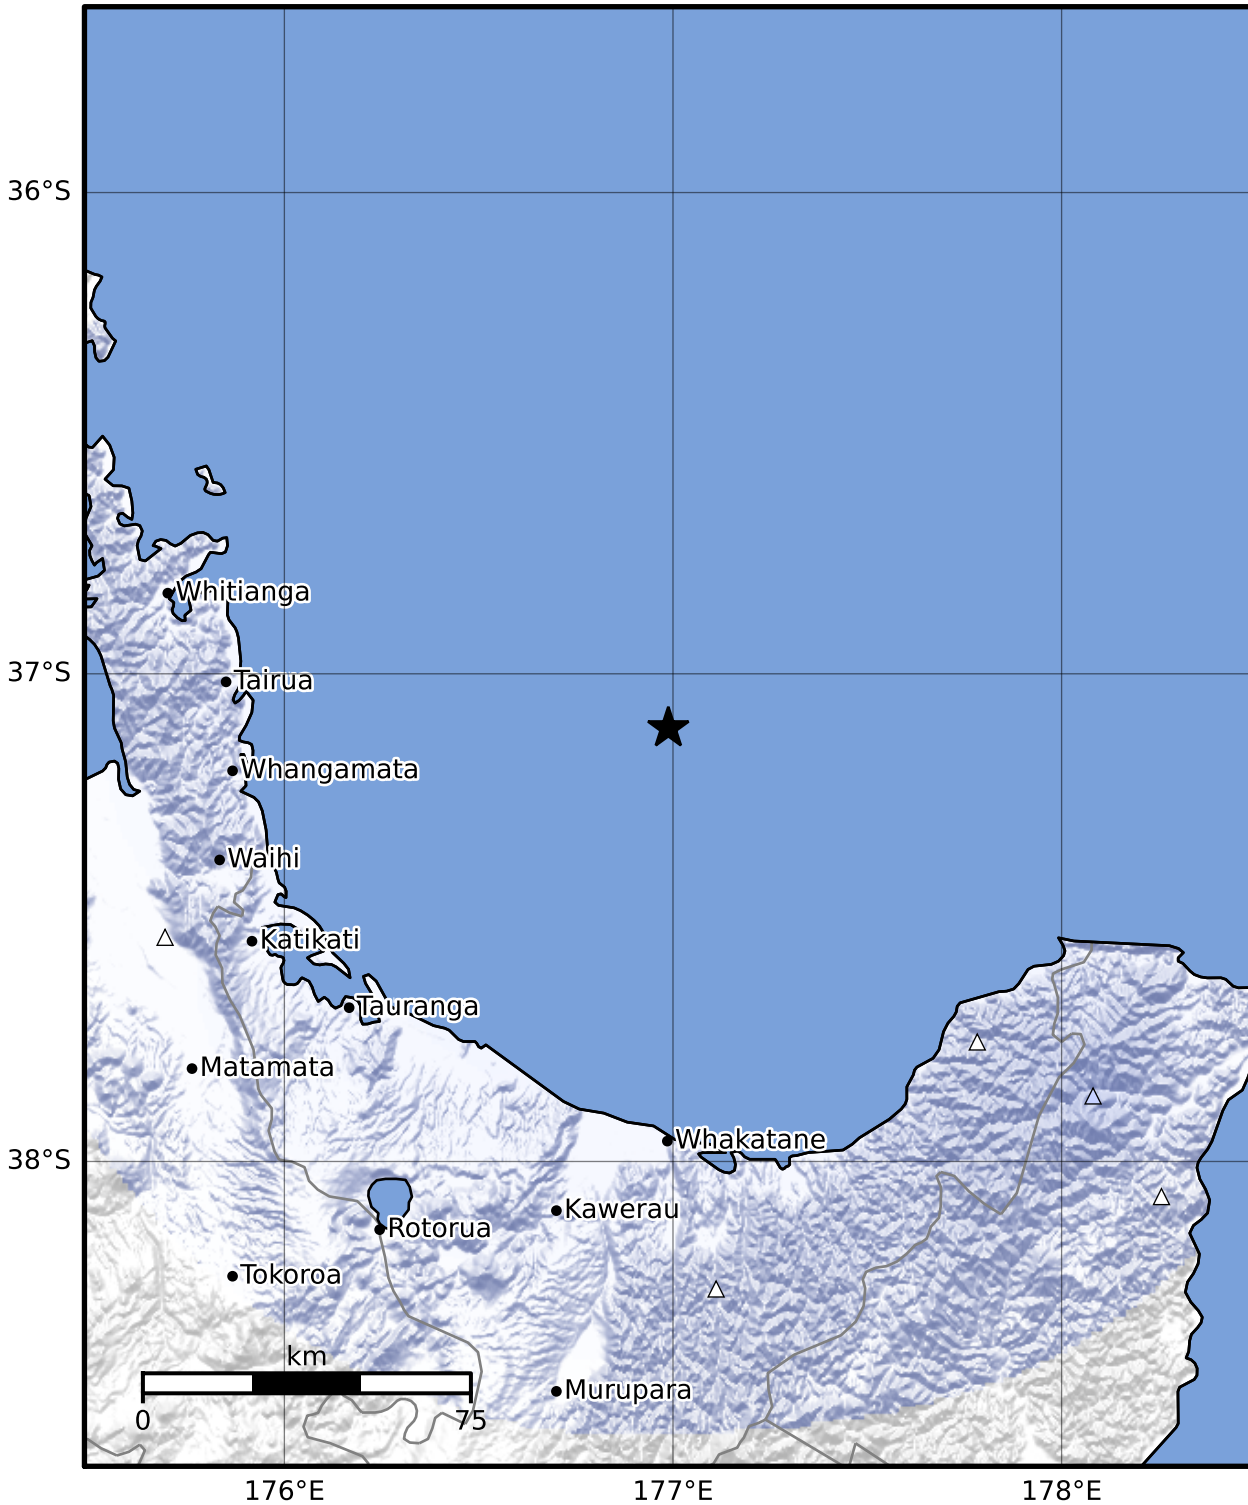

Macroseismic Intensity Map GNS Science

ShakeMap: Raukumara Plain

Nov 24, 2023 02:30:31 UTC M3.6 S37.11 E176.99 Depth: 221.7km ID:2023p884066

SHAKING	Not felt	Weak	Light	Moderate	Strong	Very strong	Severe	Violent	Extreme
DAMAGE	None	None	None	Very light	Light	Moderate	Moderate/heavy	Heavy	Very heavy
PGA(%g)	<0.0464	0.29	1.63	5.16	12.5	22.4	40.2	72.2	>129
PGV(cm/s)	<0.0215	0.125	1.04	4.31	14.5	26.4	48.3	88.4	>162
INTENSITY	I	II-III	IV	V	VI	VII	VIII	IX	X+

Scale based on Moratalla et al.(2021) and Worden et al.(2012) Version 4: Processed 2023-11-24T02:55:19Z

△ Seismic Instrument ○ Reported Intensity ★ Epicenter