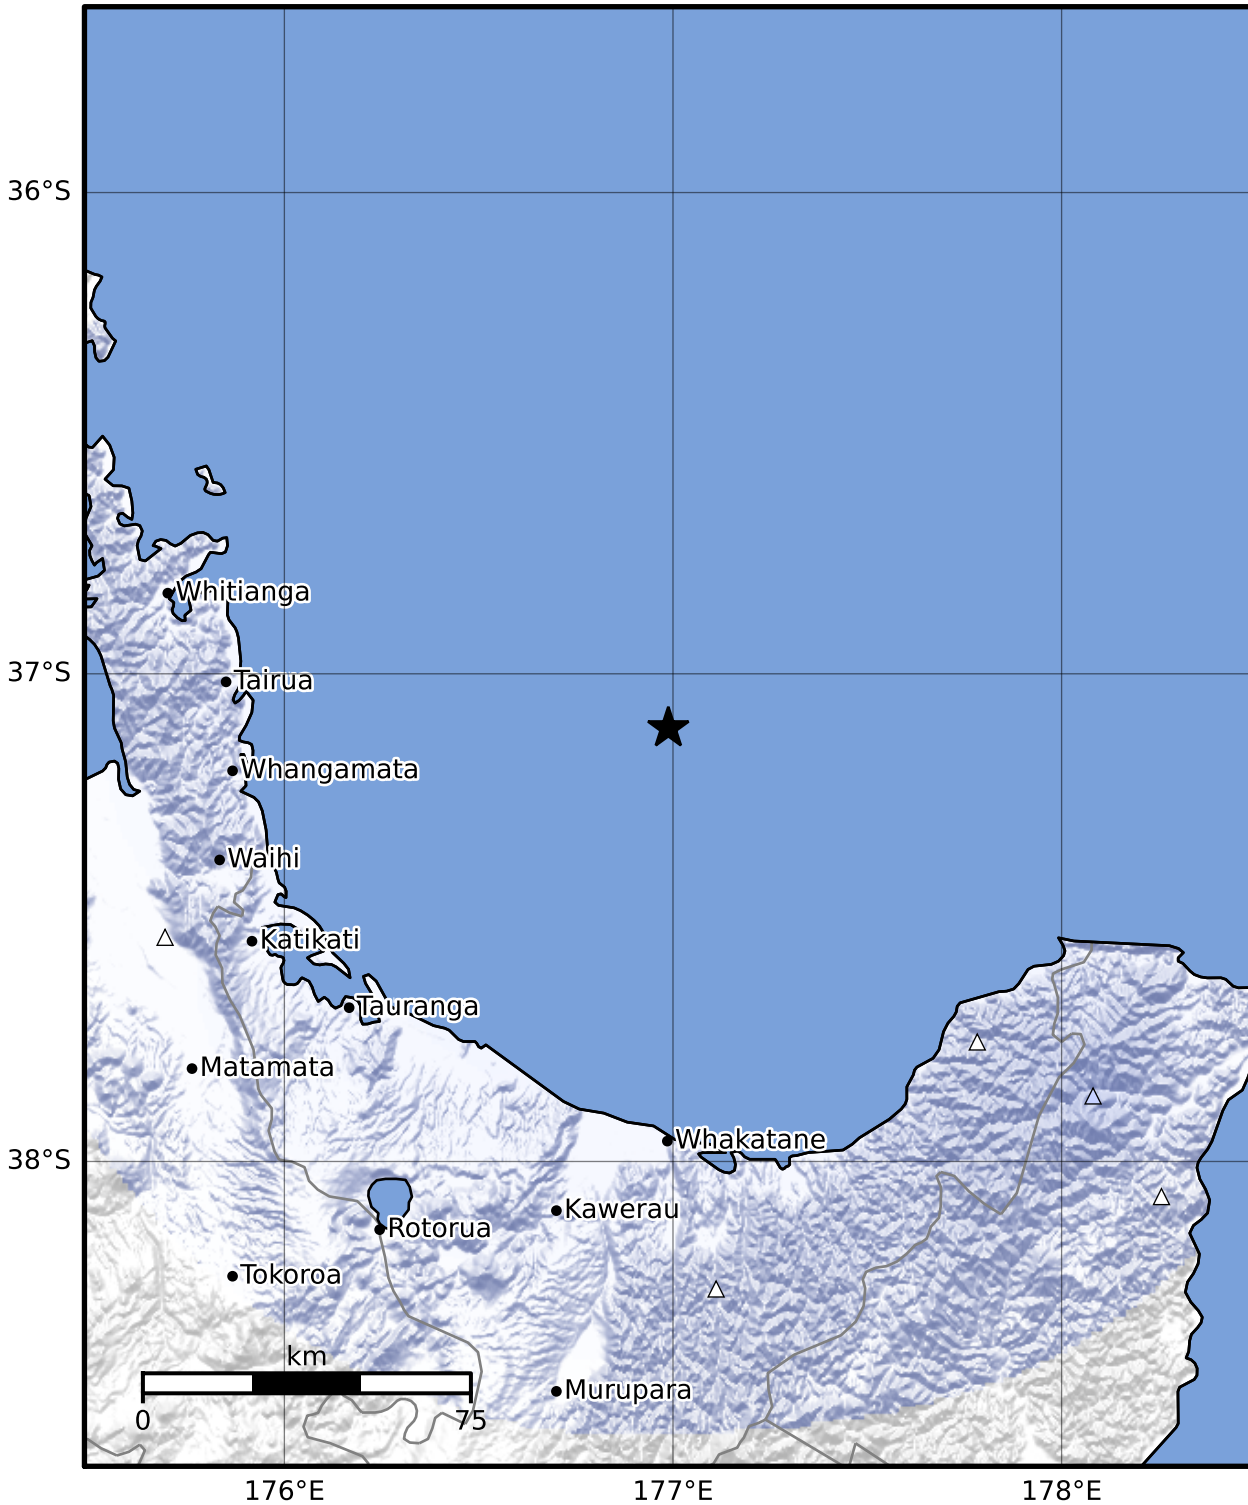

Macroseismic Intensity Map GNS Science

ShakeMap: Raukumara Plain

Nov 24, 2023 02:30:31 UTC M3.6 S37.11 E176.99 Depth: 221.7km ID:2023p884066

SHAKING	Not felt	Weak	Light	Moderate	Strong	Very strong	Severe	Violent	Extreme
DAMAGE	None	None	None	Very light	Light	Moderate	Moderate/heavy	Heavy	Very heavy
PGA(%g)	<0.0464	0.29	1.63	5.16	12.5	22.4	40.2	72.2	>129
PGV(cm/s)	<0.0215	0.125	1.04	4.31	14.5	26.4	48.3	88.4	>162
INTENSITY	I	II-III	IV	V	VI	VII	VIII	IX	X+

Scale based on Moratalla et al.(2021) and Worden et al.(2012) Version 5: Processed 2023-11-24T03:01:41Z

△ Seismic Instrument ○ Reported Intensity ★ Epicenter