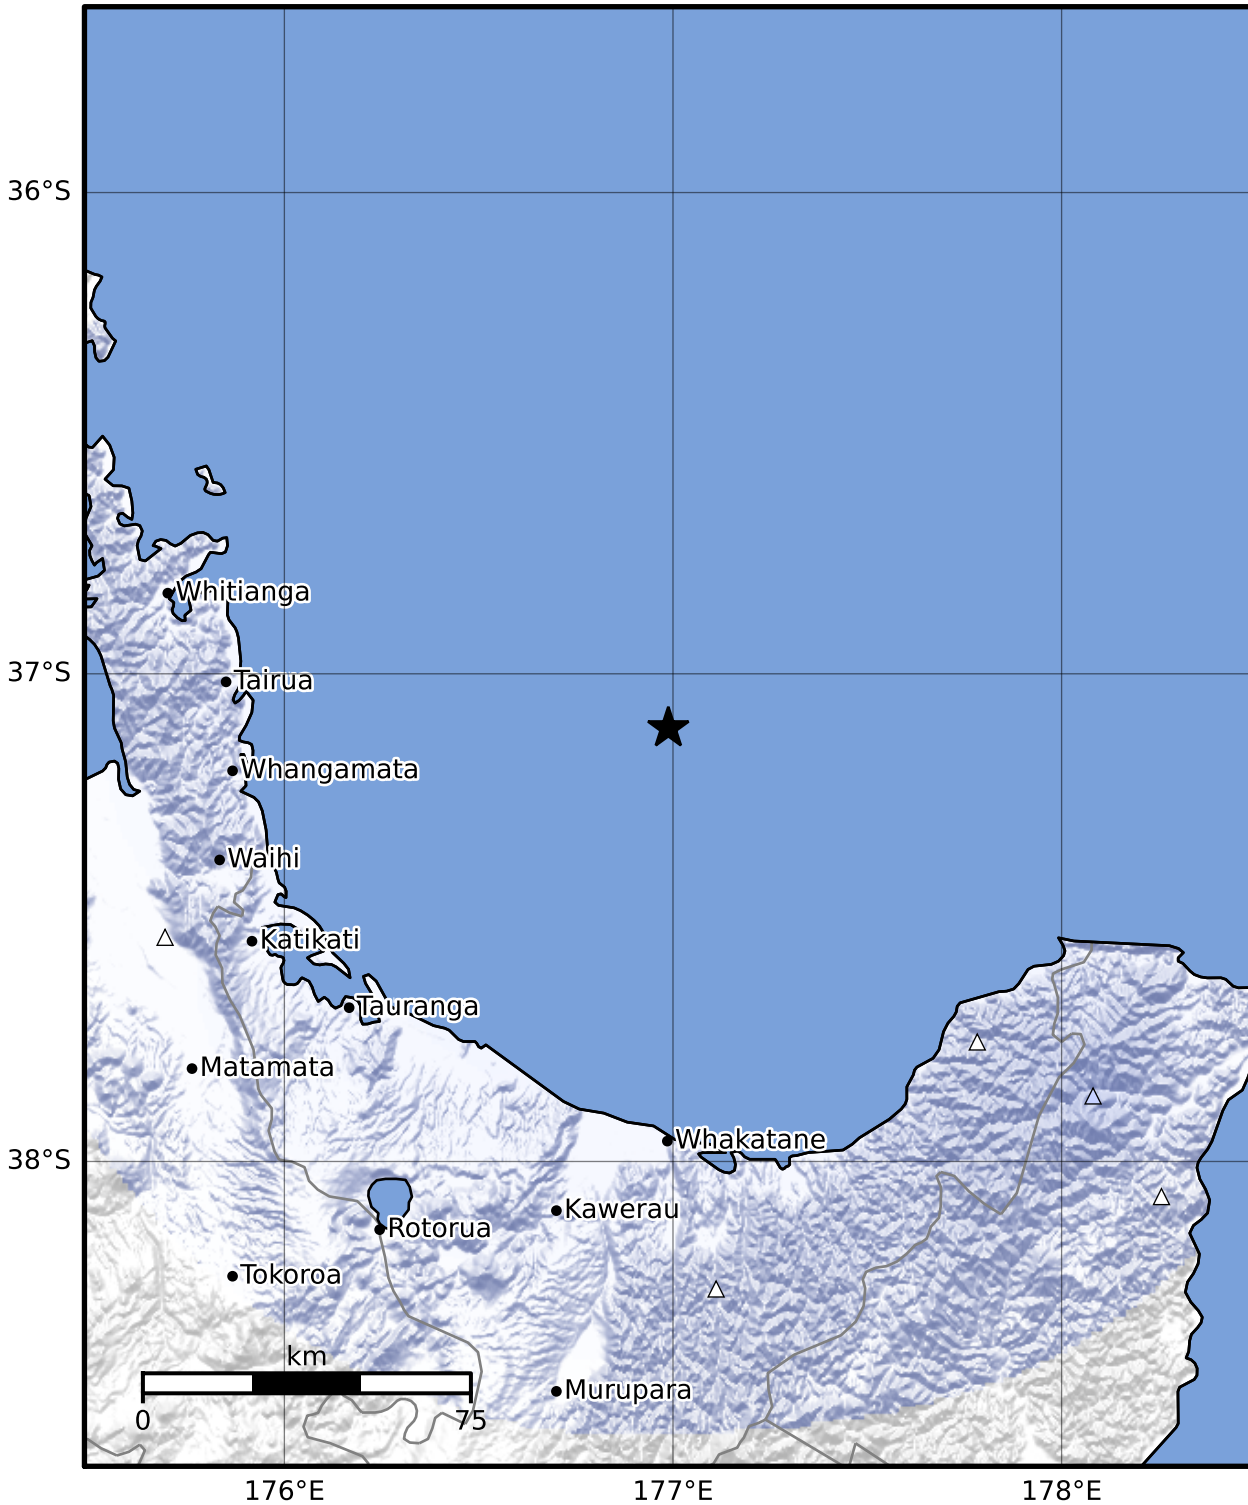

Macroseismic Intensity Map GNS Science

ShakeMap: Raukumara Plain

Nov 24, 2023 02:30:31 UTC M3.6 S37.11 E176.99 Depth: 221.7km ID:2023p884066

SHAKING	Not felt	Weak	Light	Moderate	Strong	Very strong	Severe	Violent	Extreme
DAMAGE	None	None	None	Very light	Light	Moderate	Moderate/heavy	Heavy	Very heavy
PGA(%g)	<0.0464	0.29	1.63	5.16	12.5	22.4	40.2	72.2	>129
PGV(cm/s)	<0.0215	0.125	1.04	4.31	14.5	26.4	48.3	88.4	>162
INTENSITY	I	II-III	IV	V	VI	VII	VIII	IX	X+

Scale based on Moratalla et al.(2021) and Worden et al.(2012) Version 6: Processed 2023-11-24T03:41:22Z

△ Seismic Instrument ○ Reported Intensity ★ Epicenter