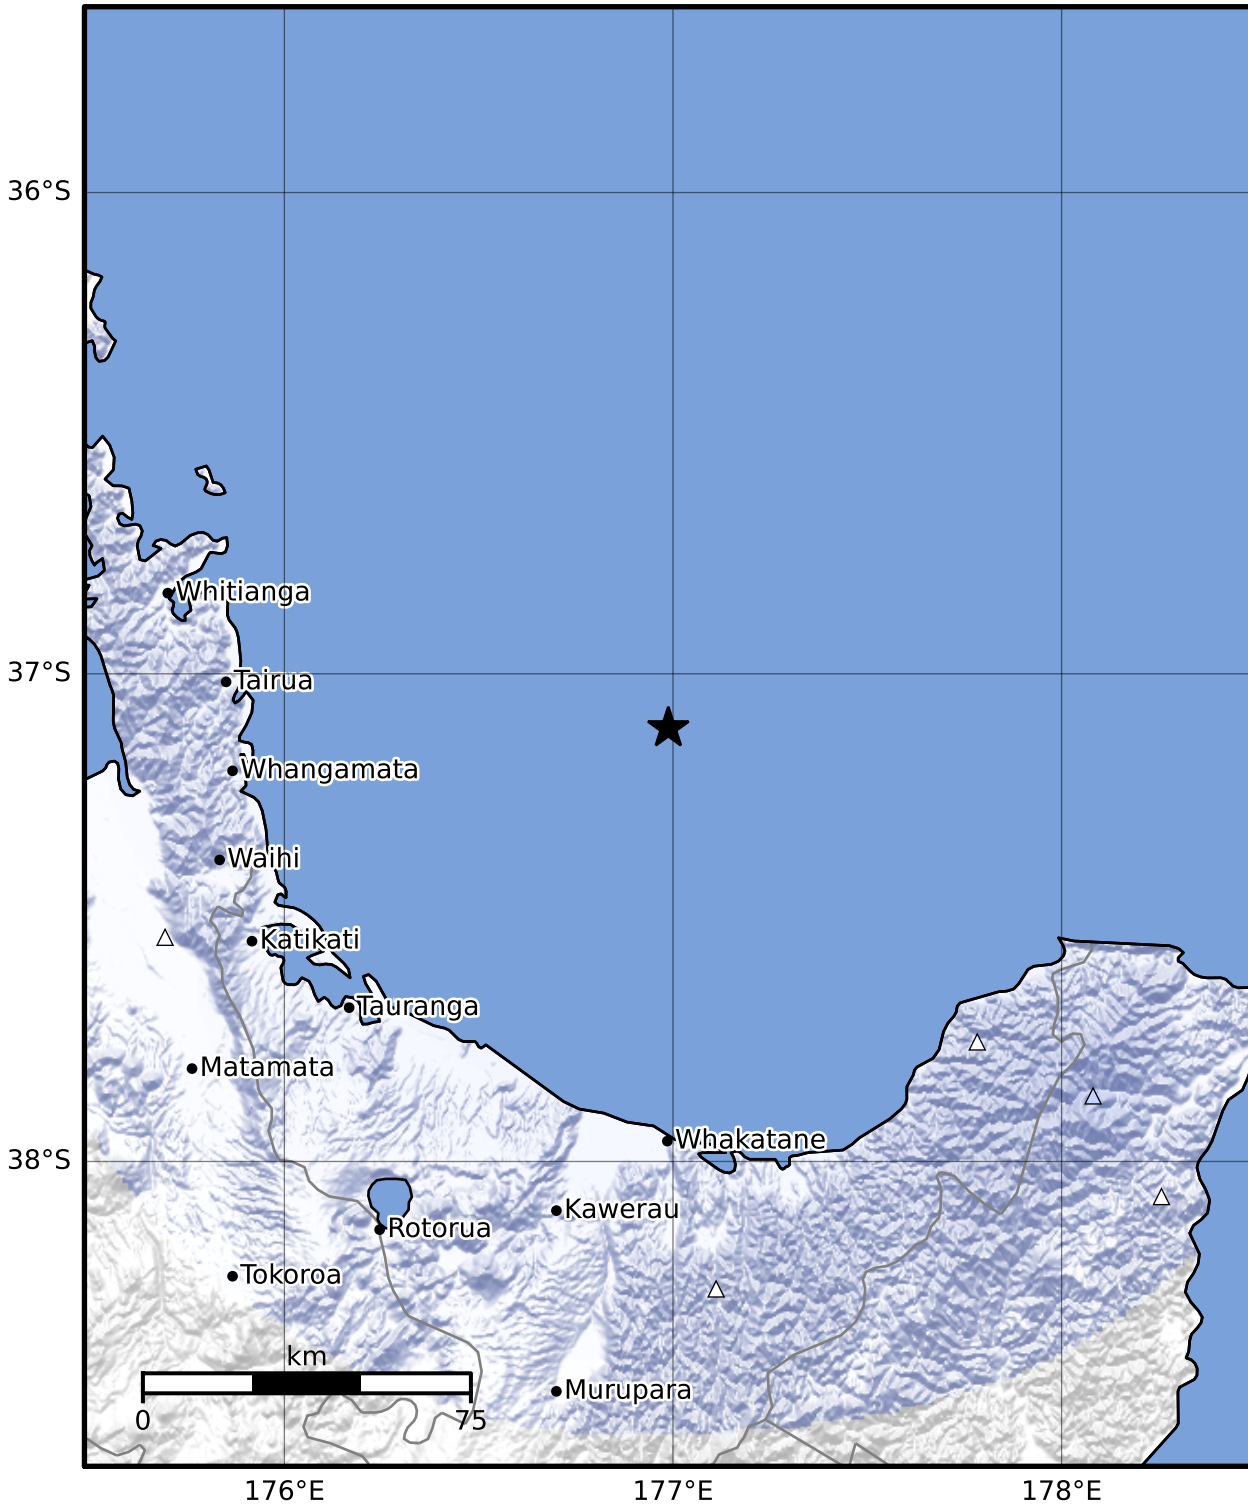

Macroseismic Intensity Map GNS Science

ShakeMap: Raukumara Plain

Nov 24, 2023 02:30:31 UTC M3.6 S37.11 E176.99 Depth: 221.7km ID:2023p884066

SHAKING	Not felt	Weak	Light	Moderate	Strong	Very strong	Severe	Violent	Extreme
DAMAGE	None	None	None	Very light	Light	Moderate	Moderate/heavy	Heavy	Very heavy
PGA(%g)	<0.0464	0.29	1.63	5.16	12.5	22.4	40.2	72.2	>129
PGV(cm/s)	<0.0215	0.125	1.04	4.31	14.5	26.4	48.3	88.4	>162
INTENSITY	I	II-III	IV	V	VI	VII	VIII	IX	X+

Scale based on Moratalla et al.(2021) and Worden et al.(2012) Version 8: Processed 2023-11-24T05:31:23Z

△ Seismic Instrument ○ Reported Intensity ★ Epicenter