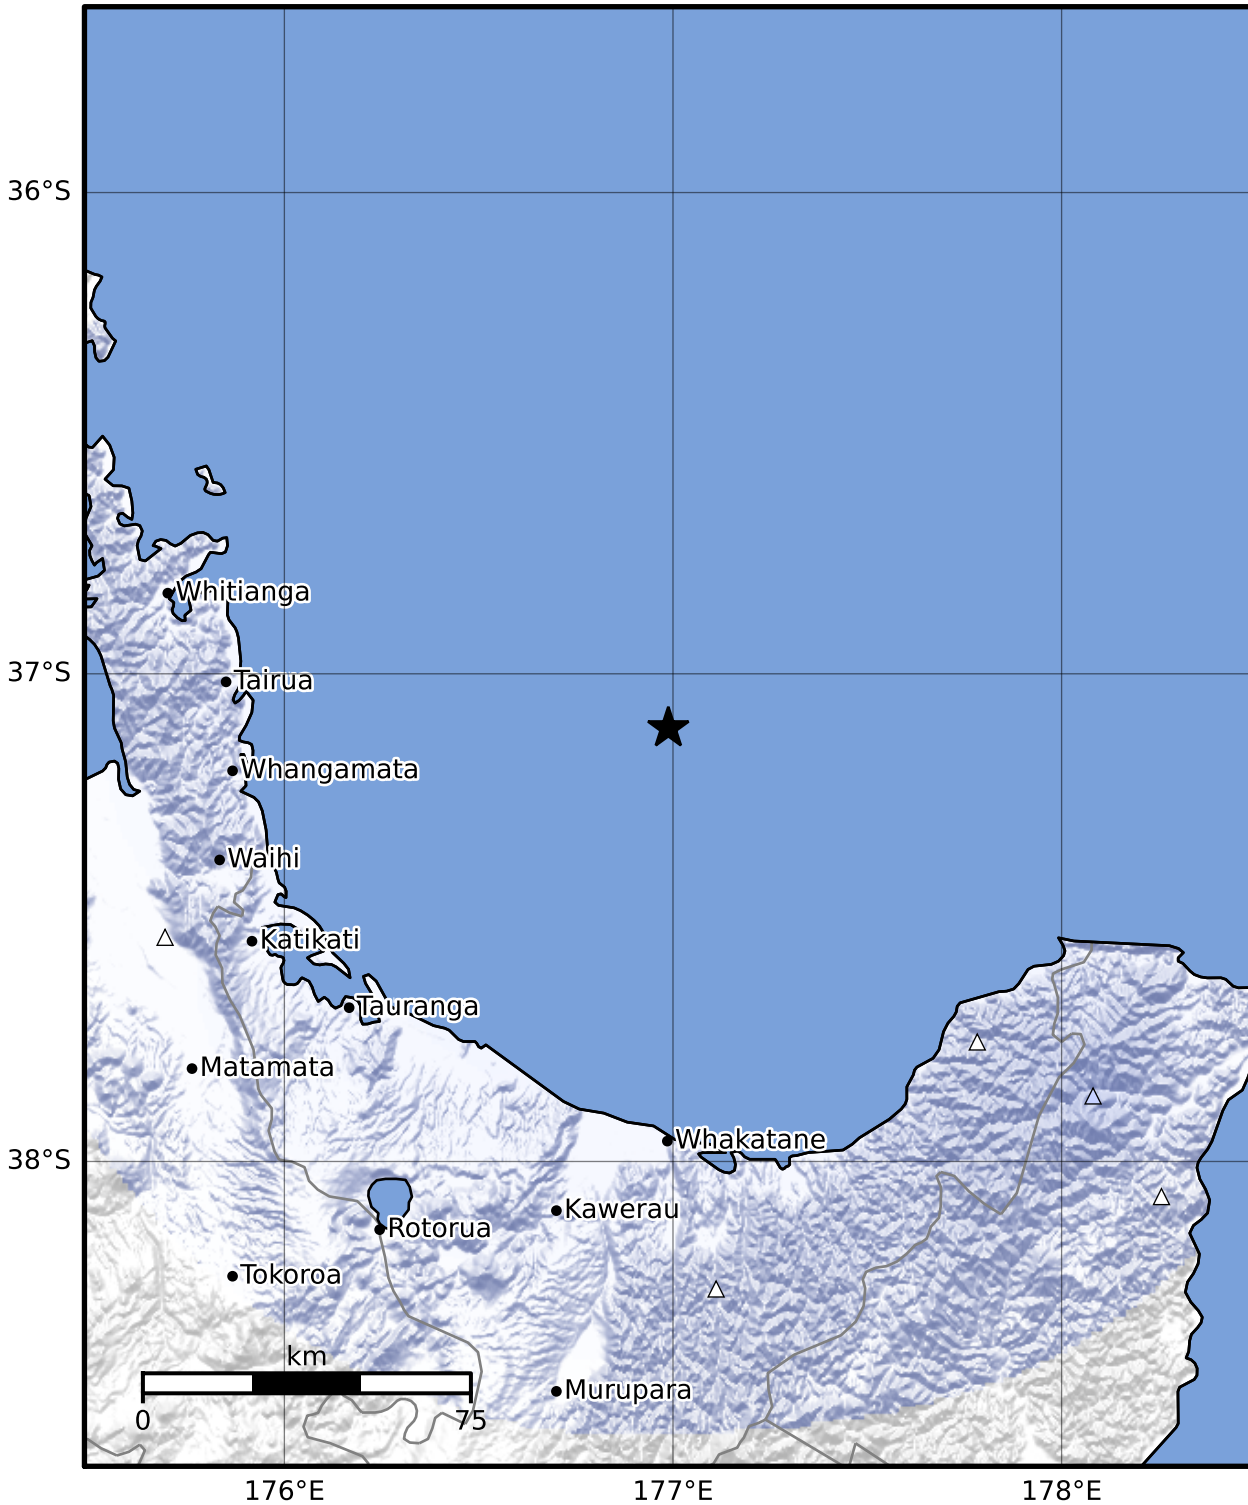

Macroseismic Intensity Map GNS Science

ShakeMap: Raukumara Plain

Nov 24, 2023 02:30:31 UTC M3.6 S37.11 E176.99 Depth: 221.7km ID:2023p884066

SHAKING	Not felt	Weak	Light	Moderate	Strong	Very strong	Severe	Violent	Extreme
DAMAGE	None	None	None	Very light	Light	Moderate	Moderate/heavy	Heavy	Very heavy
PGA(%g)	<0.0464	0.29	1.63	5.16	12.5	22.4	40.2	72.2	>129
PGV(cm/s)	<0.0215	0.125	1.04	4.31	14.5	26.4	48.3	88.4	>162
INTENSITY	I	II-III	IV	V	VI	VII	VIII	IX	X+

Scale based on Moratalla et al.(2021) and Worden et al.(2012) Version 10: Processed 2023-11-25T02:31:23Z

Δ Seismic Instrument ○ Reported Intensity ★ Epicenter