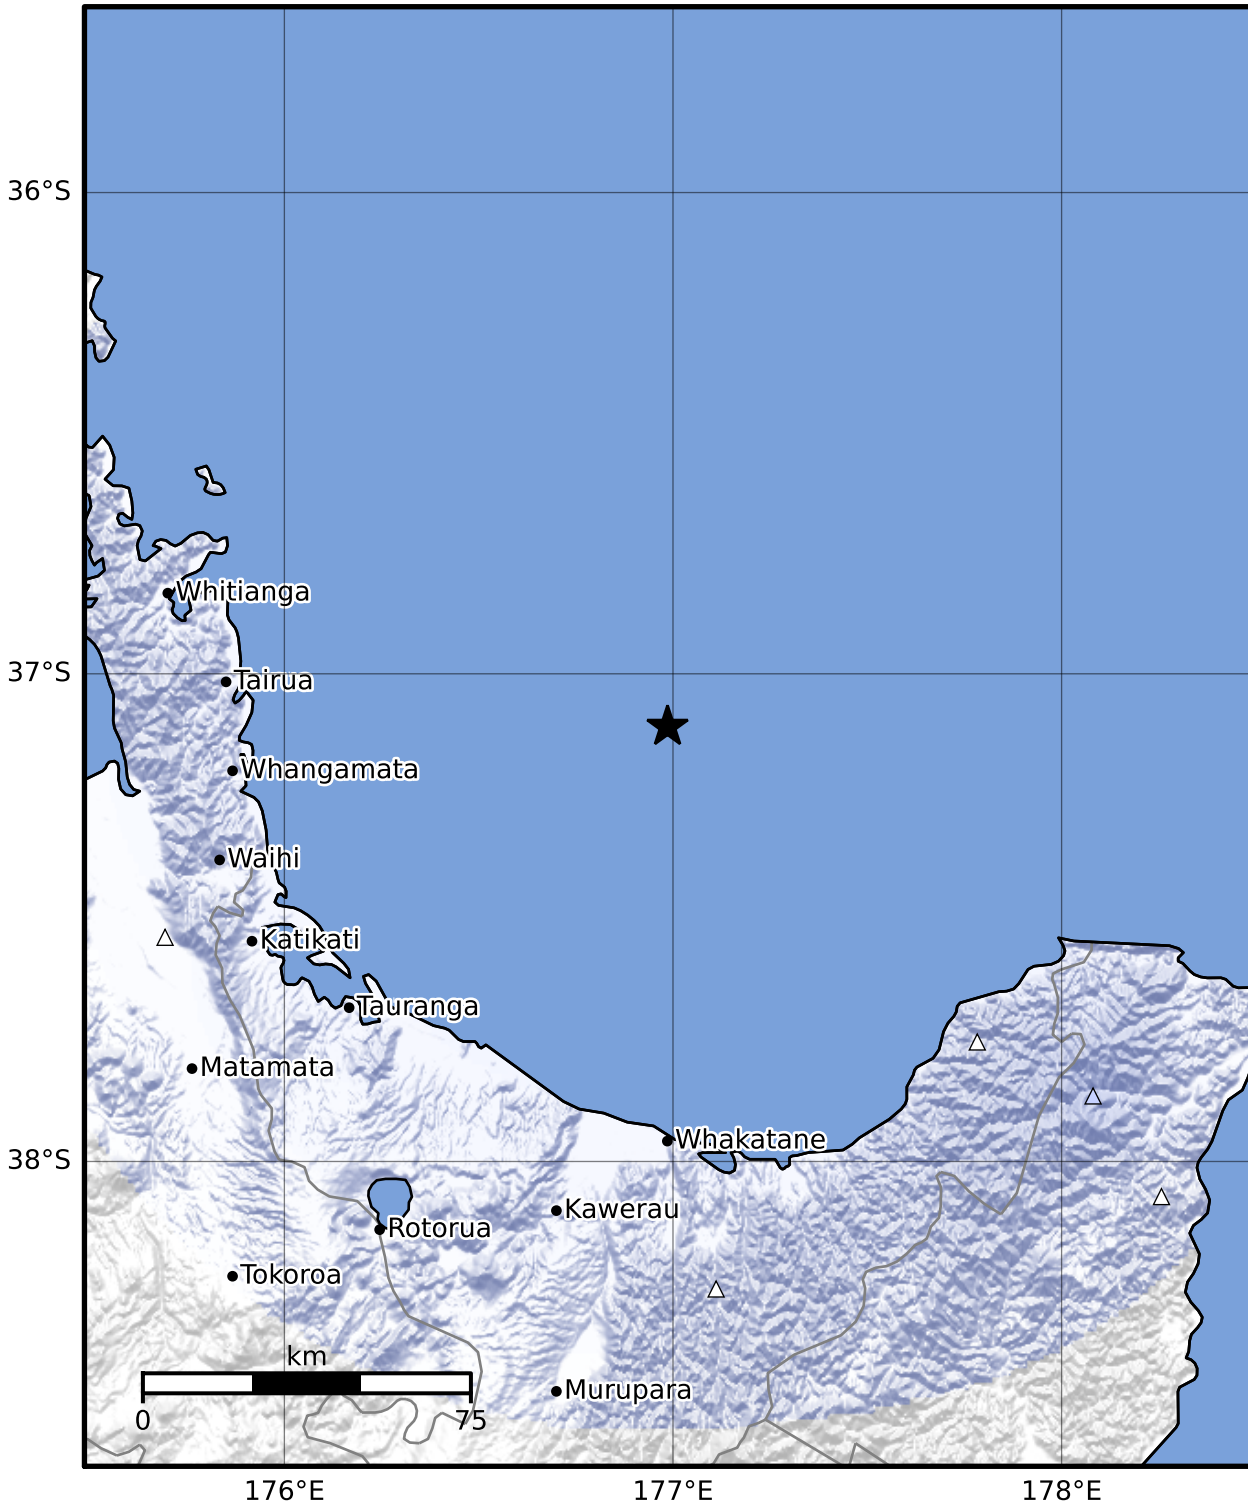

Macroseismic Intensity Map GNS Science

ShakeMap: Raukumara Plain

Nov 24, 2023 02:30:31 UTC M3.6 S37.11 E176.99 Depth: 221.5km ID:2023p884066

SHAKING	Not felt	Weak	Light	Moderate	Strong	Very strong	Severe	Violent	Extreme
DAMAGE	None	None	None	Very light	Light	Moderate	Moderate/heavy	Heavy	Very heavy
PGA(%g)	<0.0464	0.29	1.63	5.16	12.5	22.4	40.2	72.2	>129
PGV(cm/s)	<0.0215	0.125	1.04	4.31	14.5	26.4	48.3	88.4	>162
INTENSITY	I	II-III	IV	V	VI	VII	VIII	IX	X+

Scale based on Moratalla et al.(2021) and Worden et al.(2012) Version 11: Processed 2023-12-19T02:08:15Z

△ Seismic Instrument ○ Reported Intensity ★ Epicenter