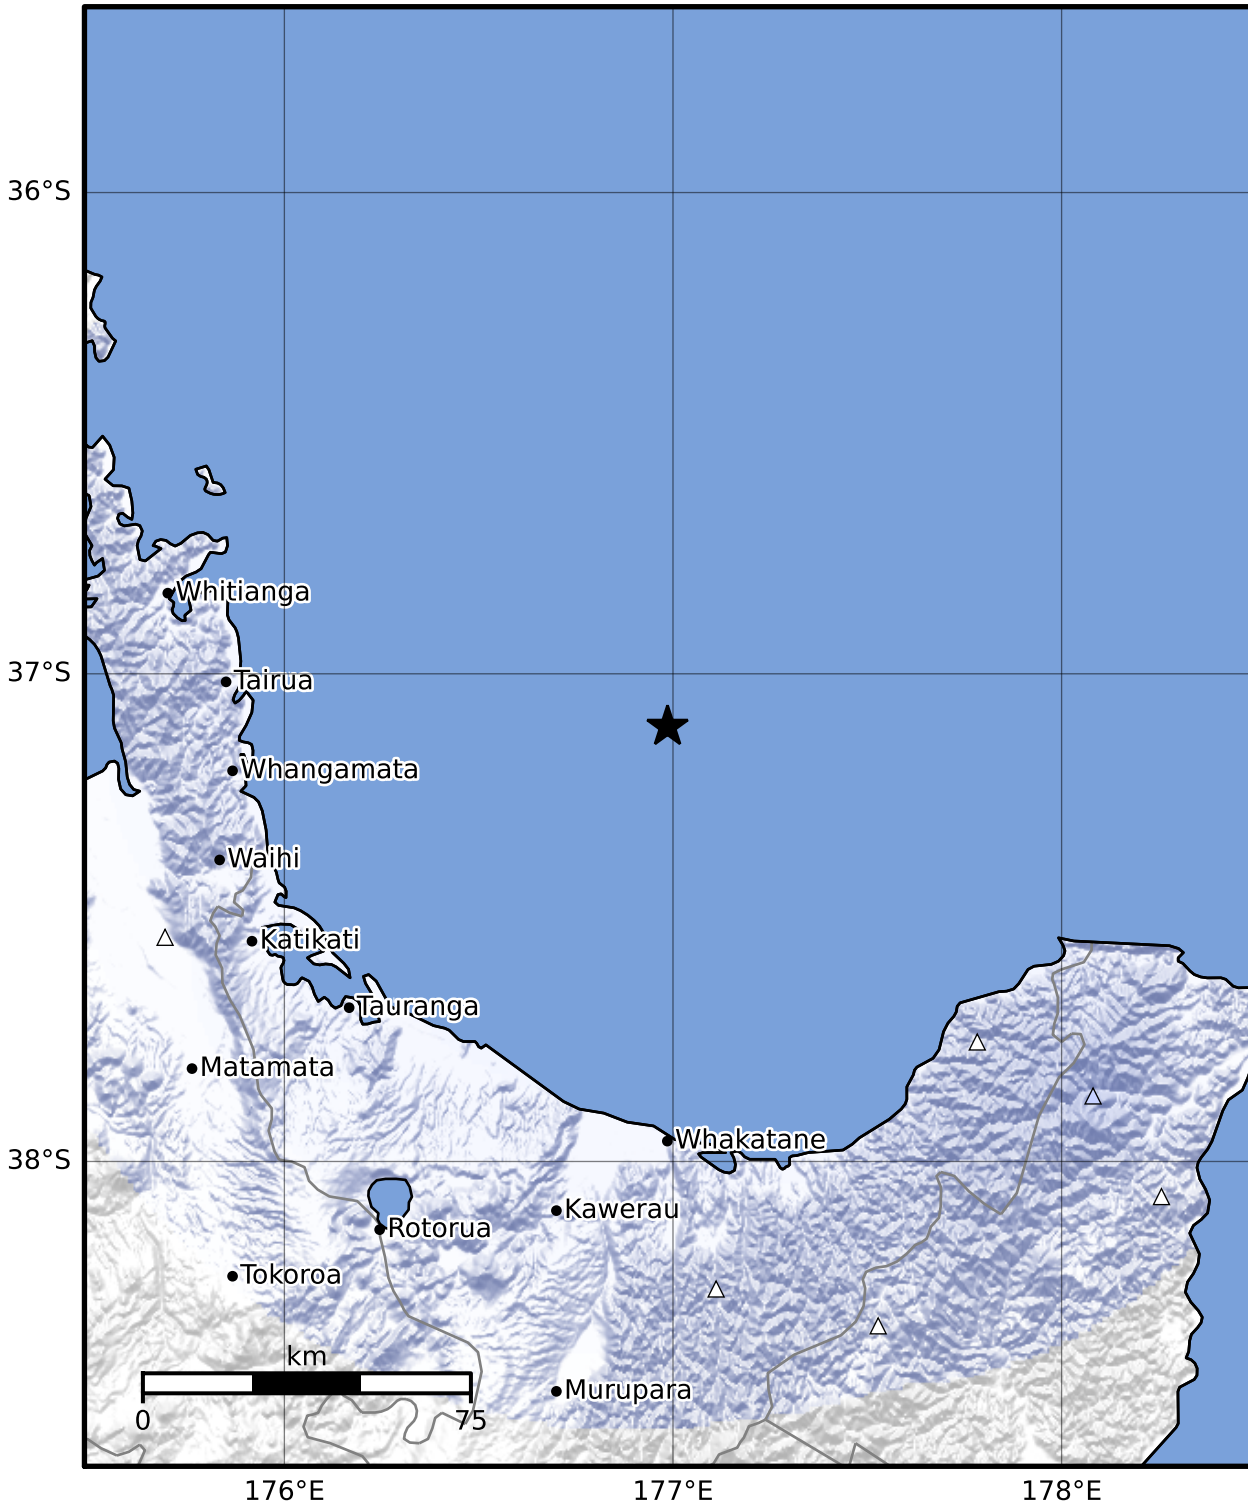

Macroseismic Intensity Map GNS Science

ShakeMap: Raukumara Plain

Nov 24, 2023 02:30:31 UTC M3.6 S37.11 E176.99 Depth: 221.5km ID:2023p884066

SHAKING	Not felt	Weak	Light	Moderate	Strong	Very strong	Severe	Violent	Extreme
DAMAGE	None	None	None	Very light	Light	Moderate	Moderate/heavy	Heavy	Very heavy
PGA(%g)	<0.0464	0.29	1.63	5.16	12.5	22.4	40.2	72.2	>129
PGV(cm/s)	<0.0215	0.125	1.04	4.31	14.5	26.4	48.3	88.4	>162
INTENSITY	I	II-III	IV	V	VI	VII	VIII	IX	X+

Scale based on Moratalla et al.(2021) and Worden et al.(2012) Version 12: Processed 2023-12-19T02:14:35Z

△ Seismic Instrument ○ Reported Intensity ★ Epicenter