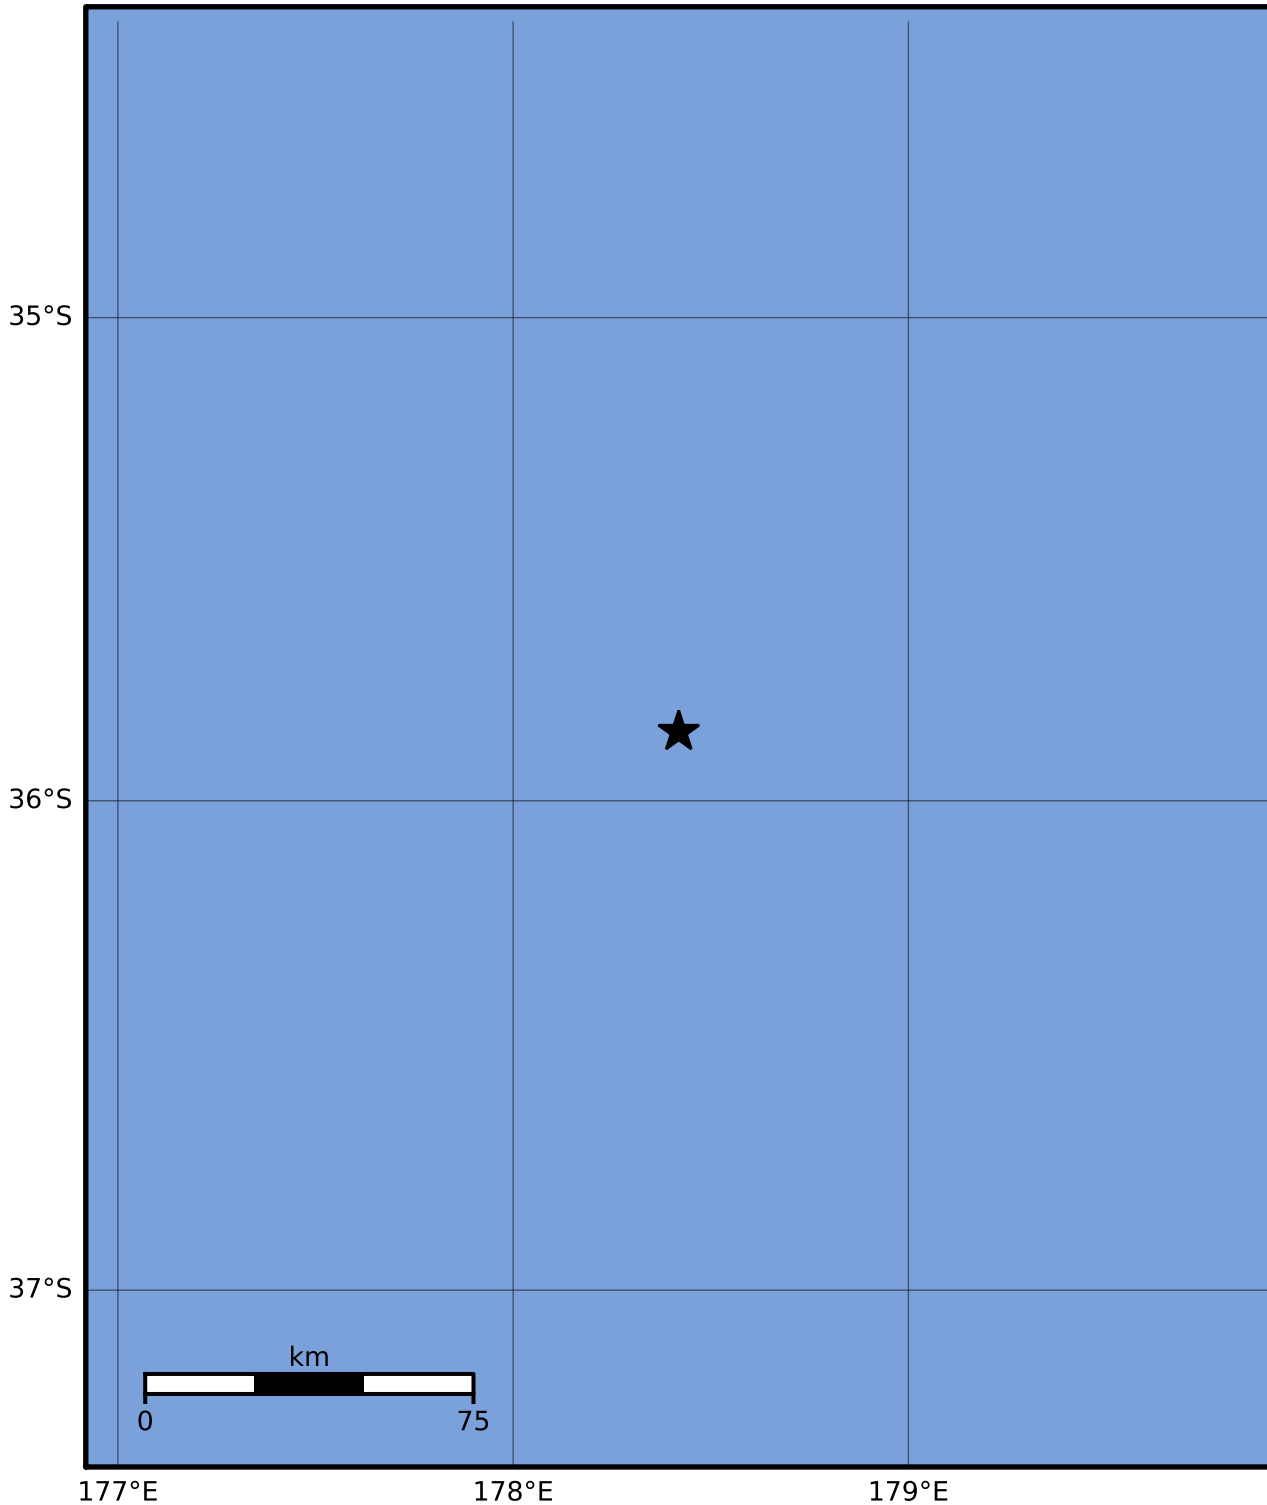

Macroseismic Intensity Map GNS Science

ShakeMap: Raukumara Plain

Nov 27, 2023 19:03:19 UTC M3.8 S35.86 E178.42 Depth: 184.1km ID:2023p894037

SHAKING	Not felt	Weak	Light	Moderate	Strong	Very strong	Severe	Violent	Extreme
DAMAGE	None	None	None	Very light	Light	Moderate	Moderate/heavy	Heavy	Very heavy
PGA(%g)	<0.0464	0.29	1.63	5.16	12.5	22.4	40.2	72.2	>129
PGV(cm/s)	<0.0215	0.125	1.04	4.31	14.5	26.4	48.3	88.4	>162
INTENSITY	I	II-III	IV	V	VI	VII	VIII	IX	X+

Scale based on Moratalla et al.(2021) and Worden et al.(2012) Version 1: Processed 2023-11-27T19:06:36Z

△ Seismic Instrument ○ Reported Intensity

★ Epicenter