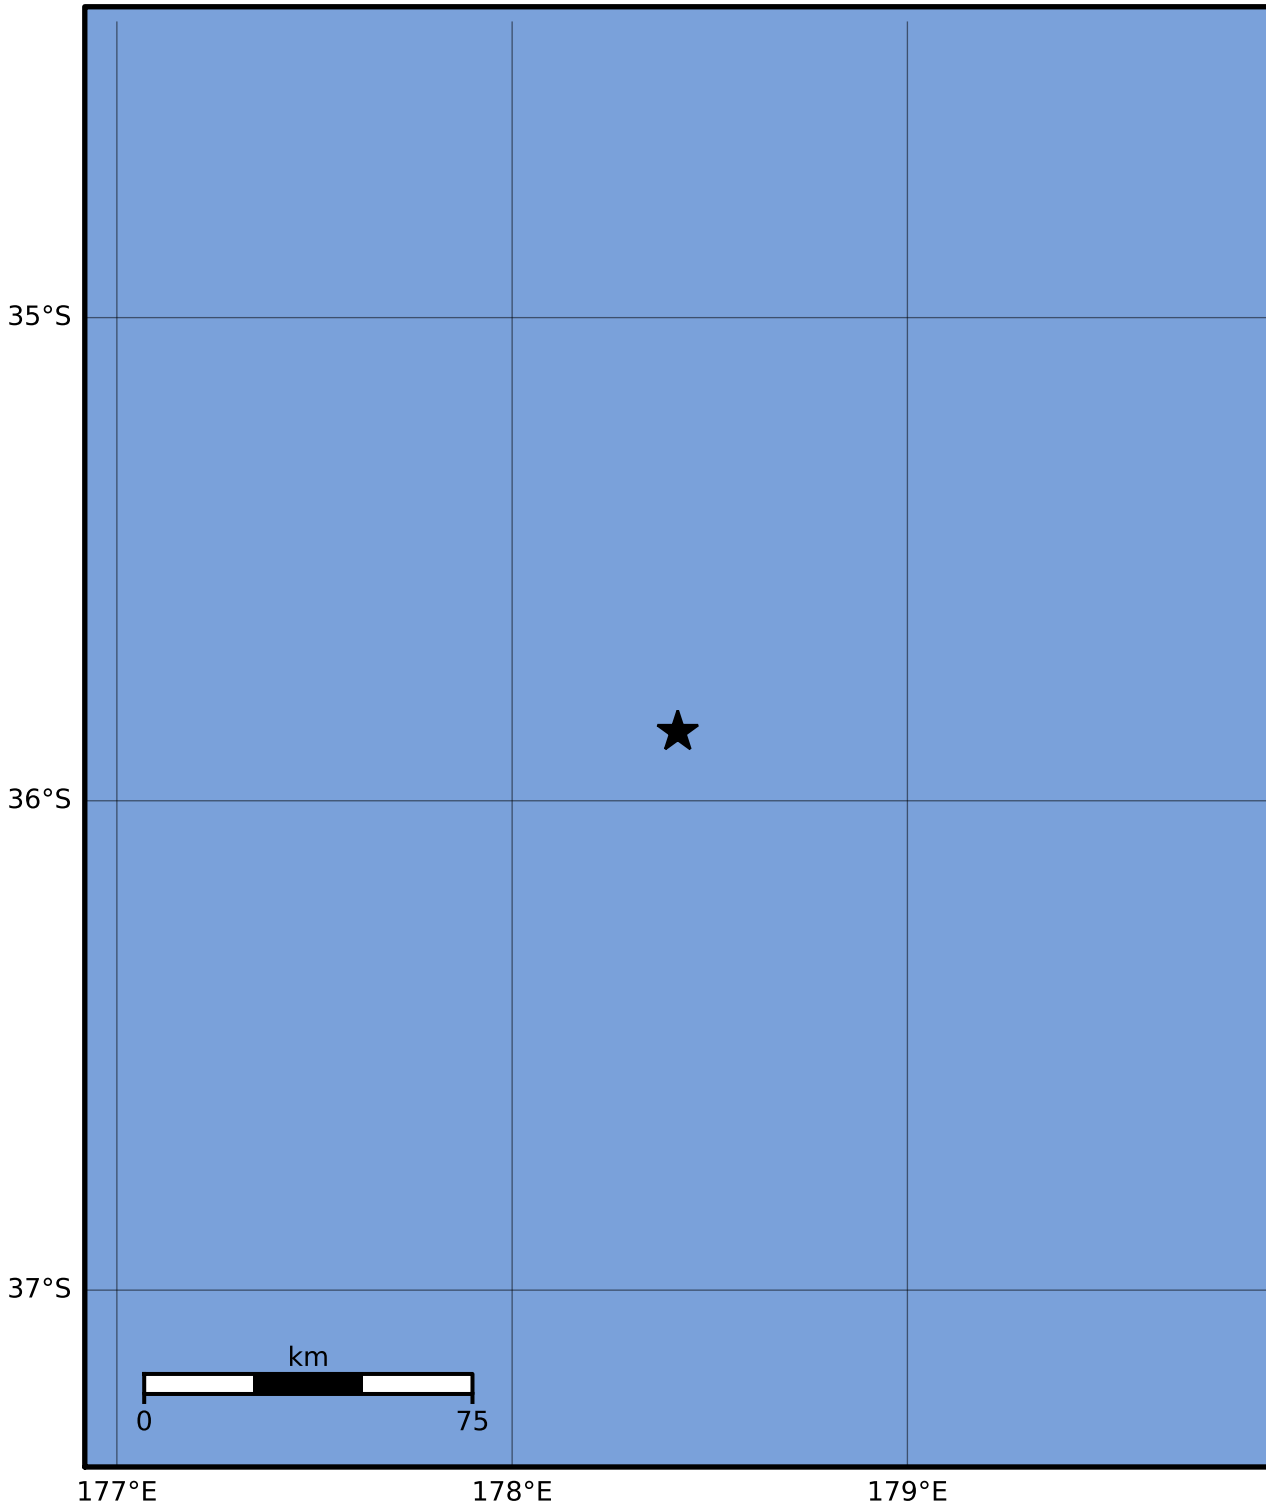

Macroseismic Intensity Map GNS Science

ShakeMap: Raukumara Plain

Nov 27, 2023 19:03:19 UTC M3.8 S35.86 E178.42 Depth: 184.1km ID:2023p894037

SHAKING	Not felt	Weak	Light	Moderate	Strong	Very strong	Severe	Violent	Extreme
DAMAGE	None	None	None	Very light	Light	Moderate	Moderate/heavy	Heavy	Very heavy
PGA(%g)	<0.0464	0.29	1.63	5.16	12.5	22.4	40.2	72.2	>129
PGV(cm/s)	<0.0215	0.125	1.04	4.31	14.5	26.4	48.3	88.4	>162
INTENSITY	I	II-III	IV	V	VI	VII	VIII	IX	X+

Scale based on Moratalla et al.(2021) and Worden et al.(2012) Version 2: Processed 2023-11-27T19:12:28Z

△ Seismic Instrument ○ Reported Intensity

★ Epicenter