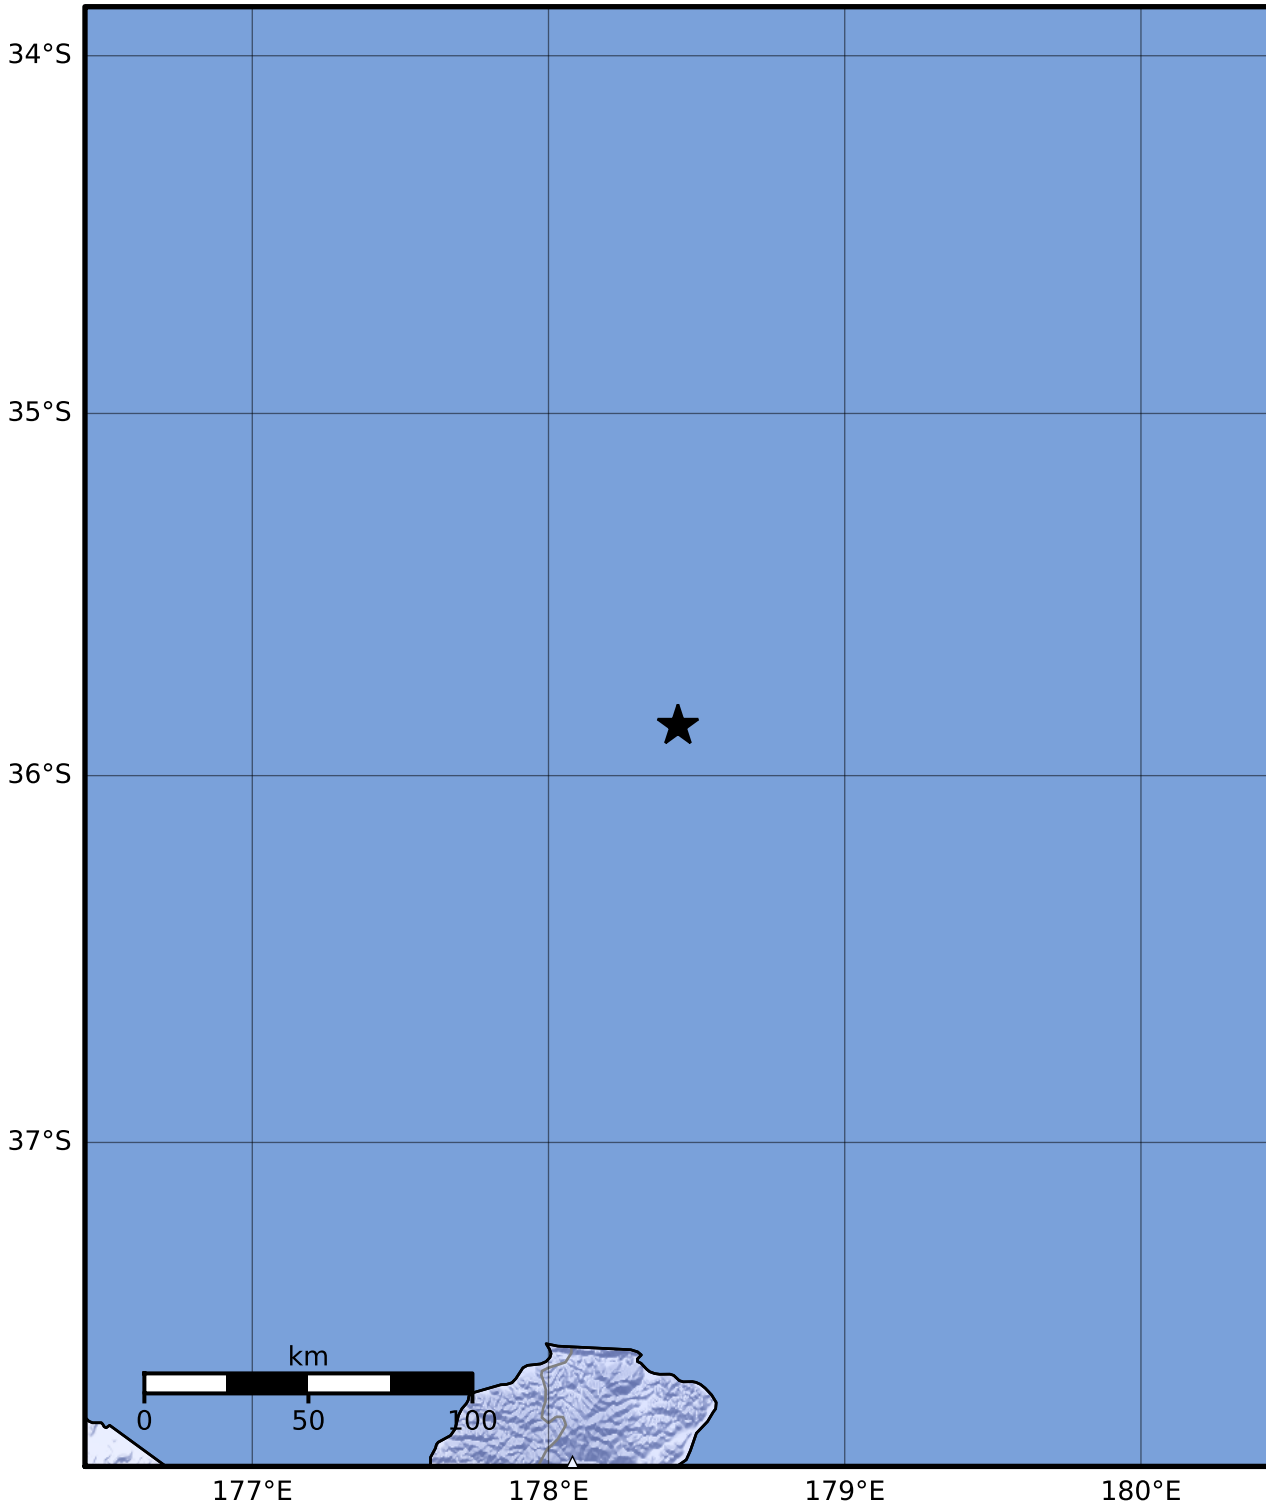

Macroseismic Intensity Map GNS Science

ShakeMap: Raukumara Plain

Nov 27, 2023 19:03:19 UTC M4.2 S35.86 E178.44 Depth: 187.2km ID:2023p894037

SHAKING	Not felt	Weak	Light	Moderate	Strong	Very strong	Severe	Violent	Extreme
DAMAGE	None	None	None	Very light	Light	Moderate	Moderate/heavy	Heavy	Very heavy
PGA(%g)	<0.0464	0.29	1.63	5.16	12.5	22.4	40.2	72.2	>129
PGV(cm/s)	<0.0215	0.125	1.04	4.31	14.5	26.4	48.3	88.4	>162
INTENSITY	I	II-III	IV	V	VI	VII	VIII	IX	X+

Scale based on Moratalla et al.(2021) and Worden et al.(2012) Version 4: Processed 2023-11-27T19:24:48Z
 Δ Seismic Instrument ○ Reported Intensity ★ Epicenter