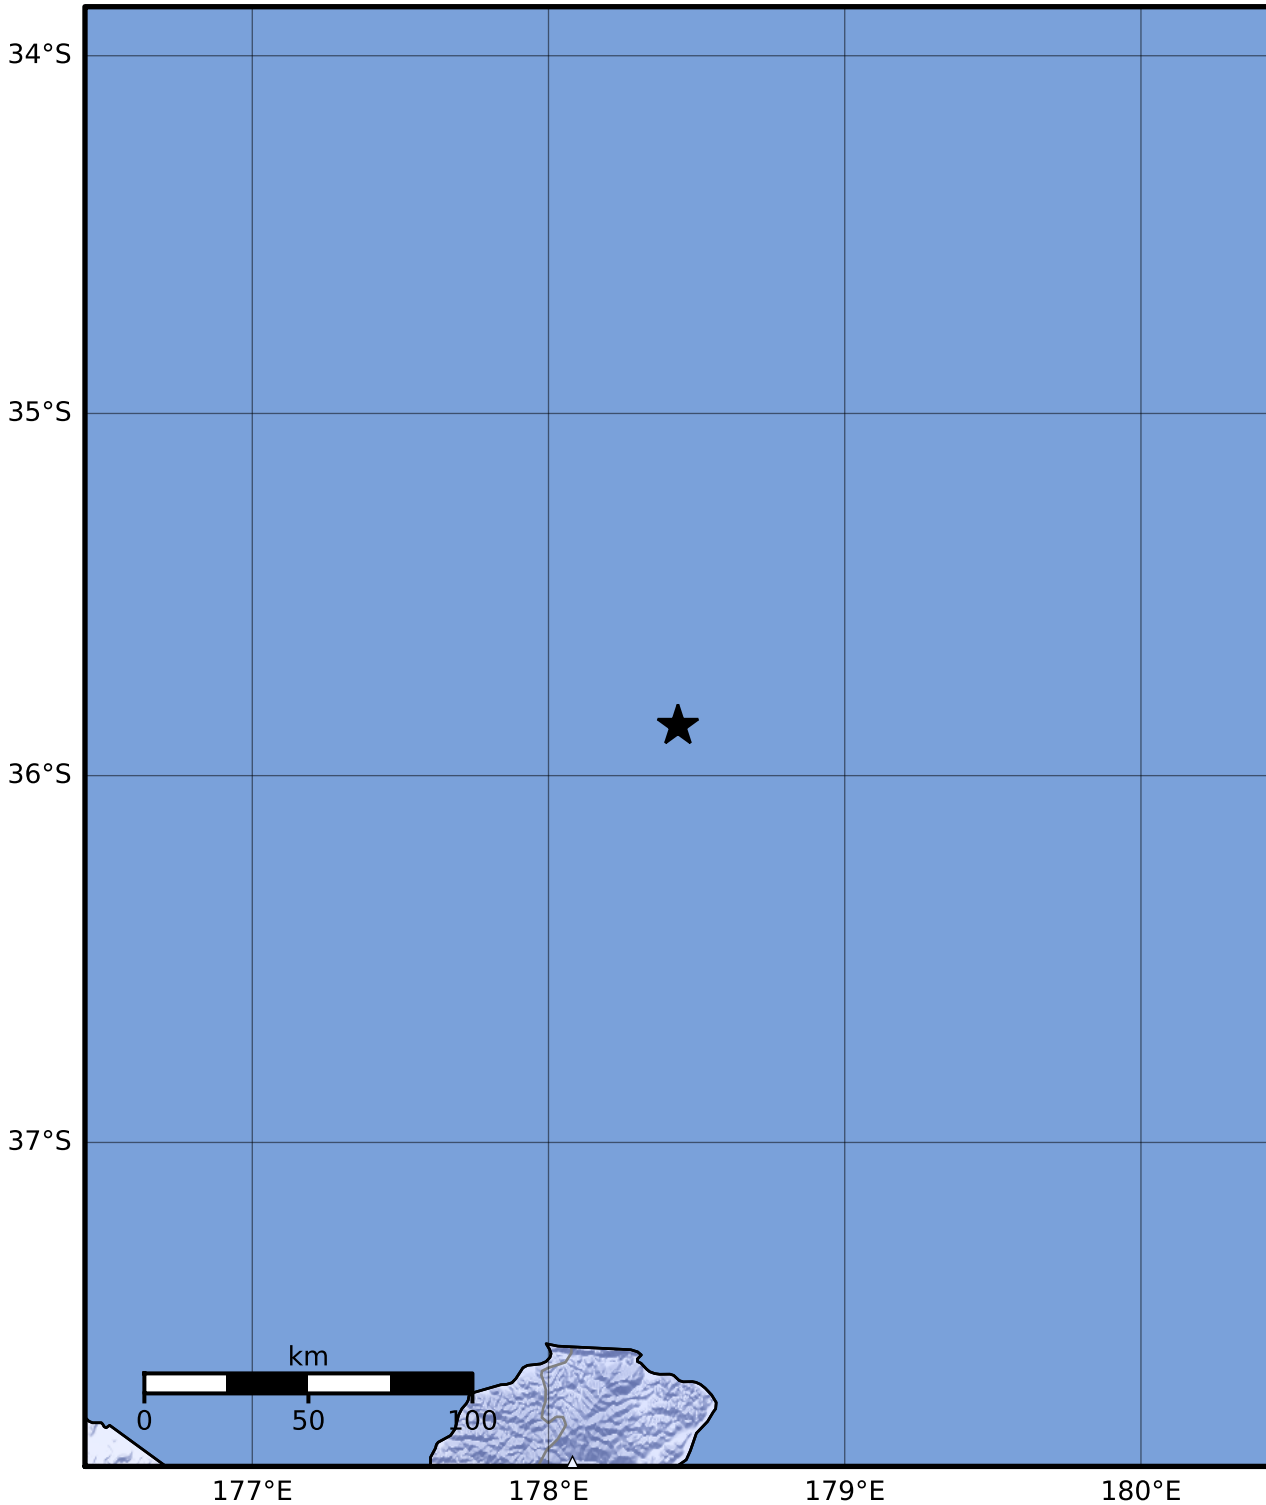

Macroseismic Intensity Map GNS Science

ShakeMap: Raukumara Plain

Nov 27, 2023 19:03:19 UTC M4.2 S35.86 E178.44 Depth: 187.2km ID:2023p894037

SHAKING	Not felt	Weak	Light	Moderate	Strong	Very strong	Severe	Violent	Extreme
DAMAGE	None	None	None	Very light	Light	Moderate	Moderate/heavy	Heavy	Very heavy
PGA(%g)	<0.0464	0.29	1.63	5.16	12.5	22.4	40.2	72.2	>129
PGV(cm/s)	<0.0215	0.125	1.04	4.31	14.5	26.4	48.3	88.4	>162
INTENSITY	I	II-III	IV	V	VI	VII	VIII	IX	X+

Scale based on Moratalla et al.(2021) and Worden et al.(2012) Version 9: Processed 2023-11-27T21:04:12Z

△ Seismic Instrument ○ Reported Intensity ★ Epicenter