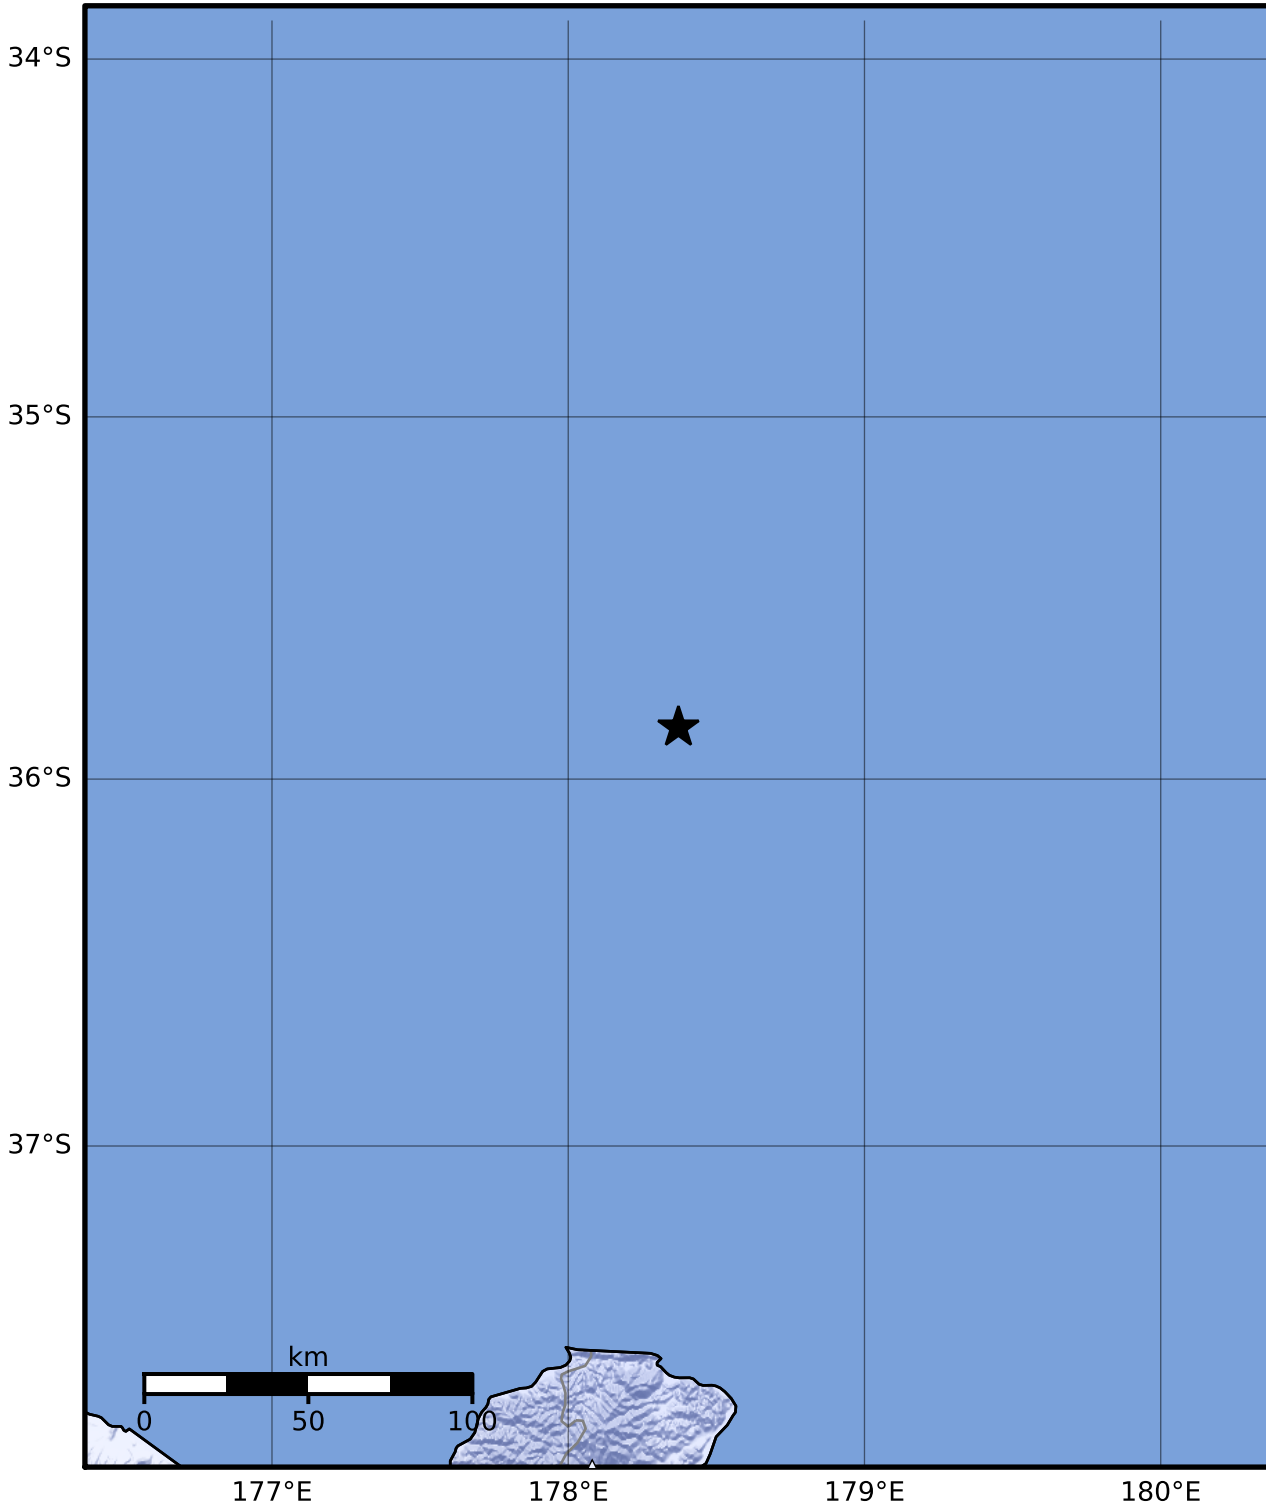

Macroseismic Intensity Map GNS Science

ShakeMap: Raukumara Plain

Nov 27, 2023 19:03:19 UTC M4.1 S35.86 E178.37 Depth: 180.9km ID:2023p894037

SHAKING	Not felt	Weak	Light	Moderate	Strong	Very strong	Severe	Violent	Extreme
DAMAGE	None	None	None	Very light	Light	Moderate	Moderate/heavy	Heavy	Very heavy
PGA(%g)	<0.0464	0.29	1.63	5.16	12.5	22.4	40.2	72.2	>129
PGV(cm/s)	<0.0215	0.125	1.04	4.31	14.5	26.4	48.3	88.4	>162
INTENSITY	I	II-III	IV	V	VI	VII	VIII	IX	X+

Scale based on Moratalla et al.(2021) and Worden et al.(2012) Version 13: Processed 2023-12-21T00:29:35Z

△ Seismic Instrument ○ Reported Intensity ★ Epicenter