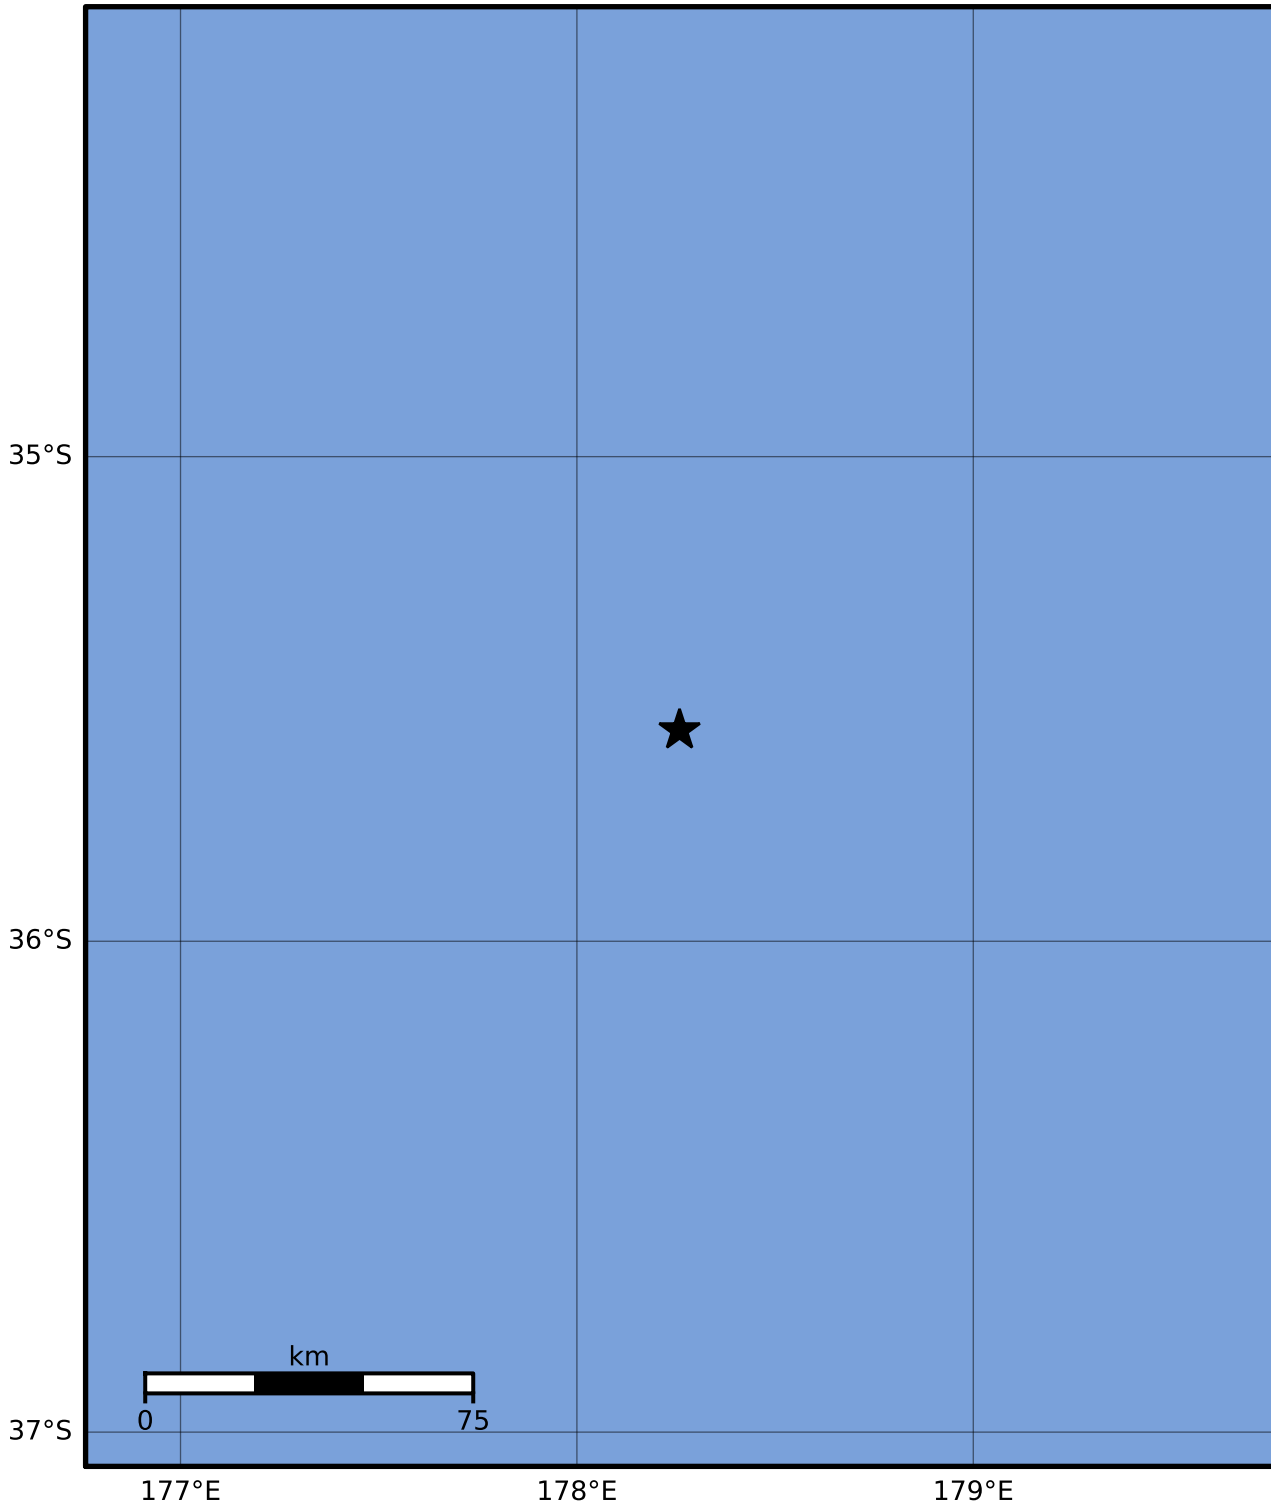

Macroseismic Intensity Map GNS Science

ShakeMap: Raukumara Plain

Dec 01, 2023 17:56:13 UTC M3.4 S35.57 E178.26 Depth: 229.2km ID:2023p904722

SHAKING	Not felt	Weak	Light	Moderate	Strong	Very strong	Severe	Violent	Extreme
DAMAGE	None	None	None	Very light	Light	Moderate	Moderate/heavy	Heavy	Very heavy
PGA(%g)	<0.0464	0.29	1.63	5.16	12.5	22.4	40.2	72.2	>129
PGV(cm/s)	<0.0215	0.125	1.04	4.31	14.5	26.4	48.3	88.4	>162
INTENSITY	I	II-III	IV	V	VI	VII	VIII	IX	X+

Scale based on Moratalla et al.(2021) and Worden et al.(2012) Version 3: Processed 2023-12-01T18:12:37Z

△ Seismic Instrument ○ Reported Intensity

★ Epicenter