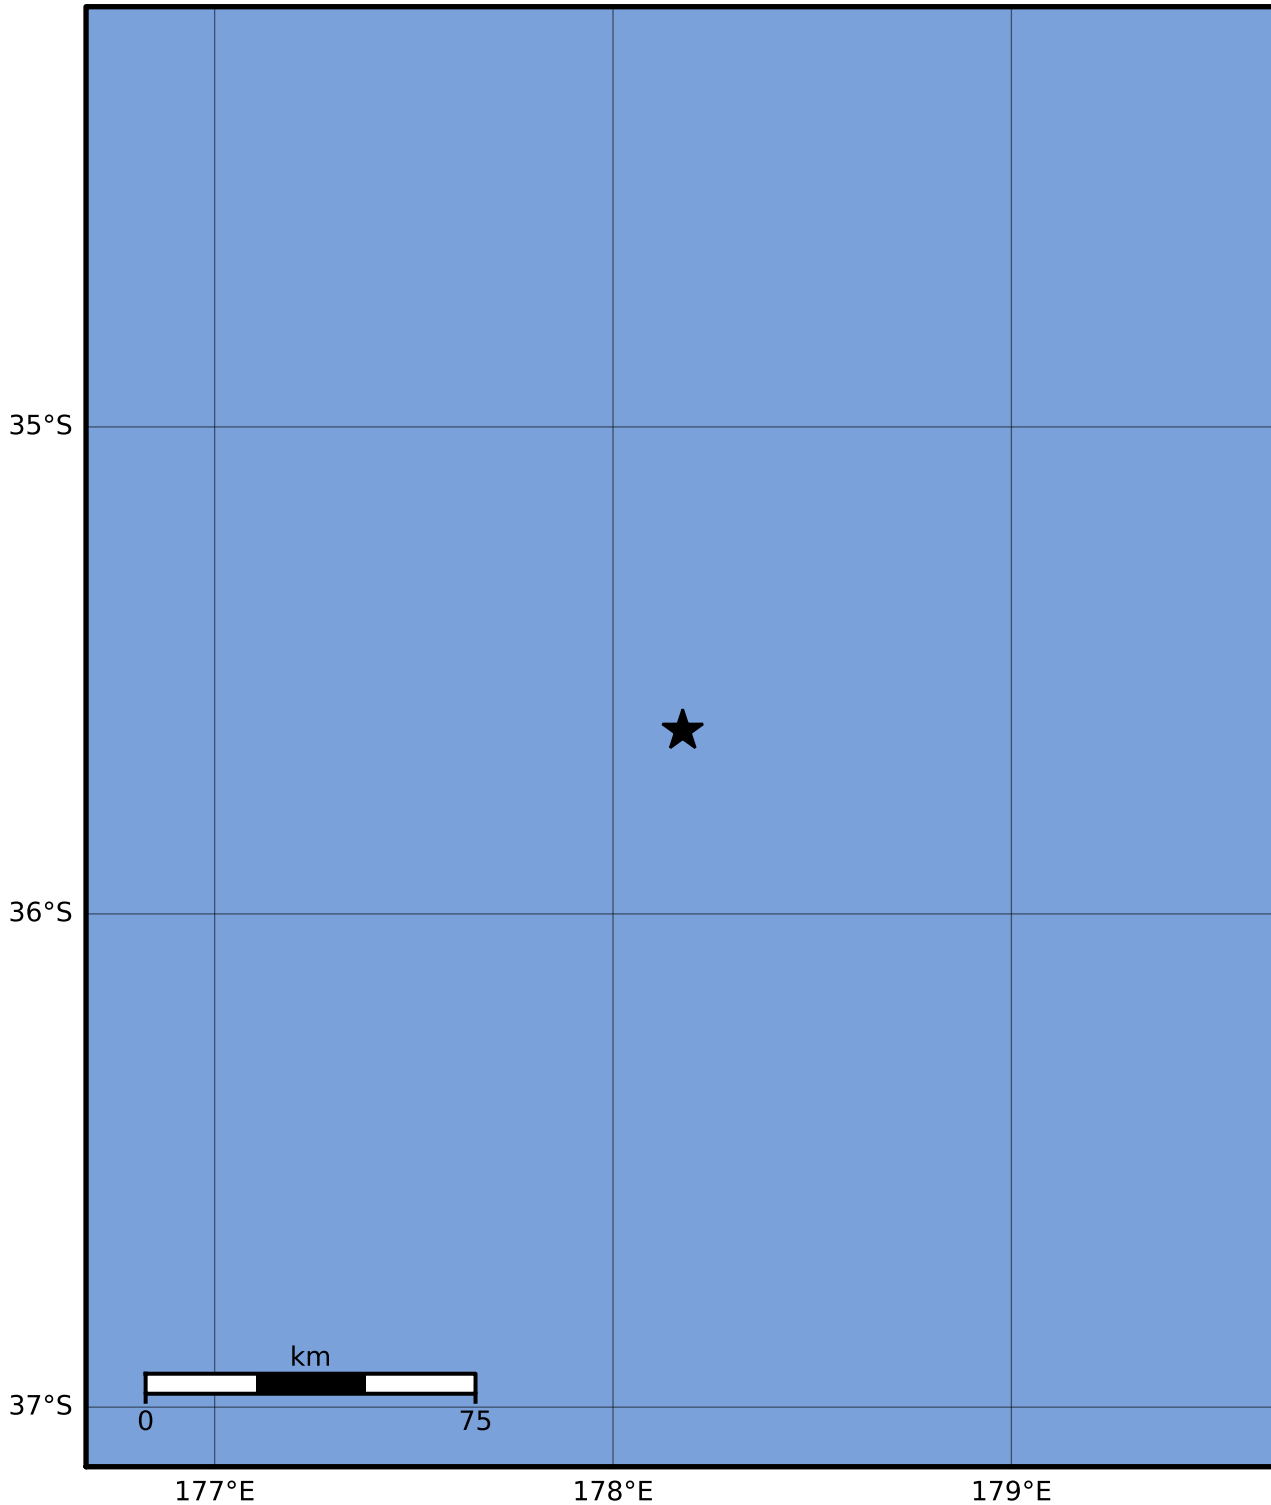

Macroseismic Intensity Map GNS Science

ShakeMap: Raukumara Plain

Dec 01, 2023 17:56:14 UTC M3.8 S35.62 E178.18 Depth: 227.0km ID:2023p904722

SHAKING	Not felt	Weak	Light	Moderate	Strong	Very strong	Severe	Violent	Extreme
DAMAGE	None	None	None	Very light	Light	Moderate	Moderate/heavy	Heavy	Very heavy
PGA(%g)	<0.0464	0.29	1.63	5.16	12.5	22.4	40.2	72.2	>129
PGV(cm/s)	<0.0215	0.125	1.04	4.31	14.5	26.4	48.3	88.4	>162
INTENSITY	I	II-III	IV	V	VI	VII	VIII	IX	X+

Scale based on Moratalla et al.(2021) and Worden et al.(2012) Version 4: Processed 2023-12-01T18:18:45Z

△ Seismic Instrument ○ Reported Intensity

★ Epicenter