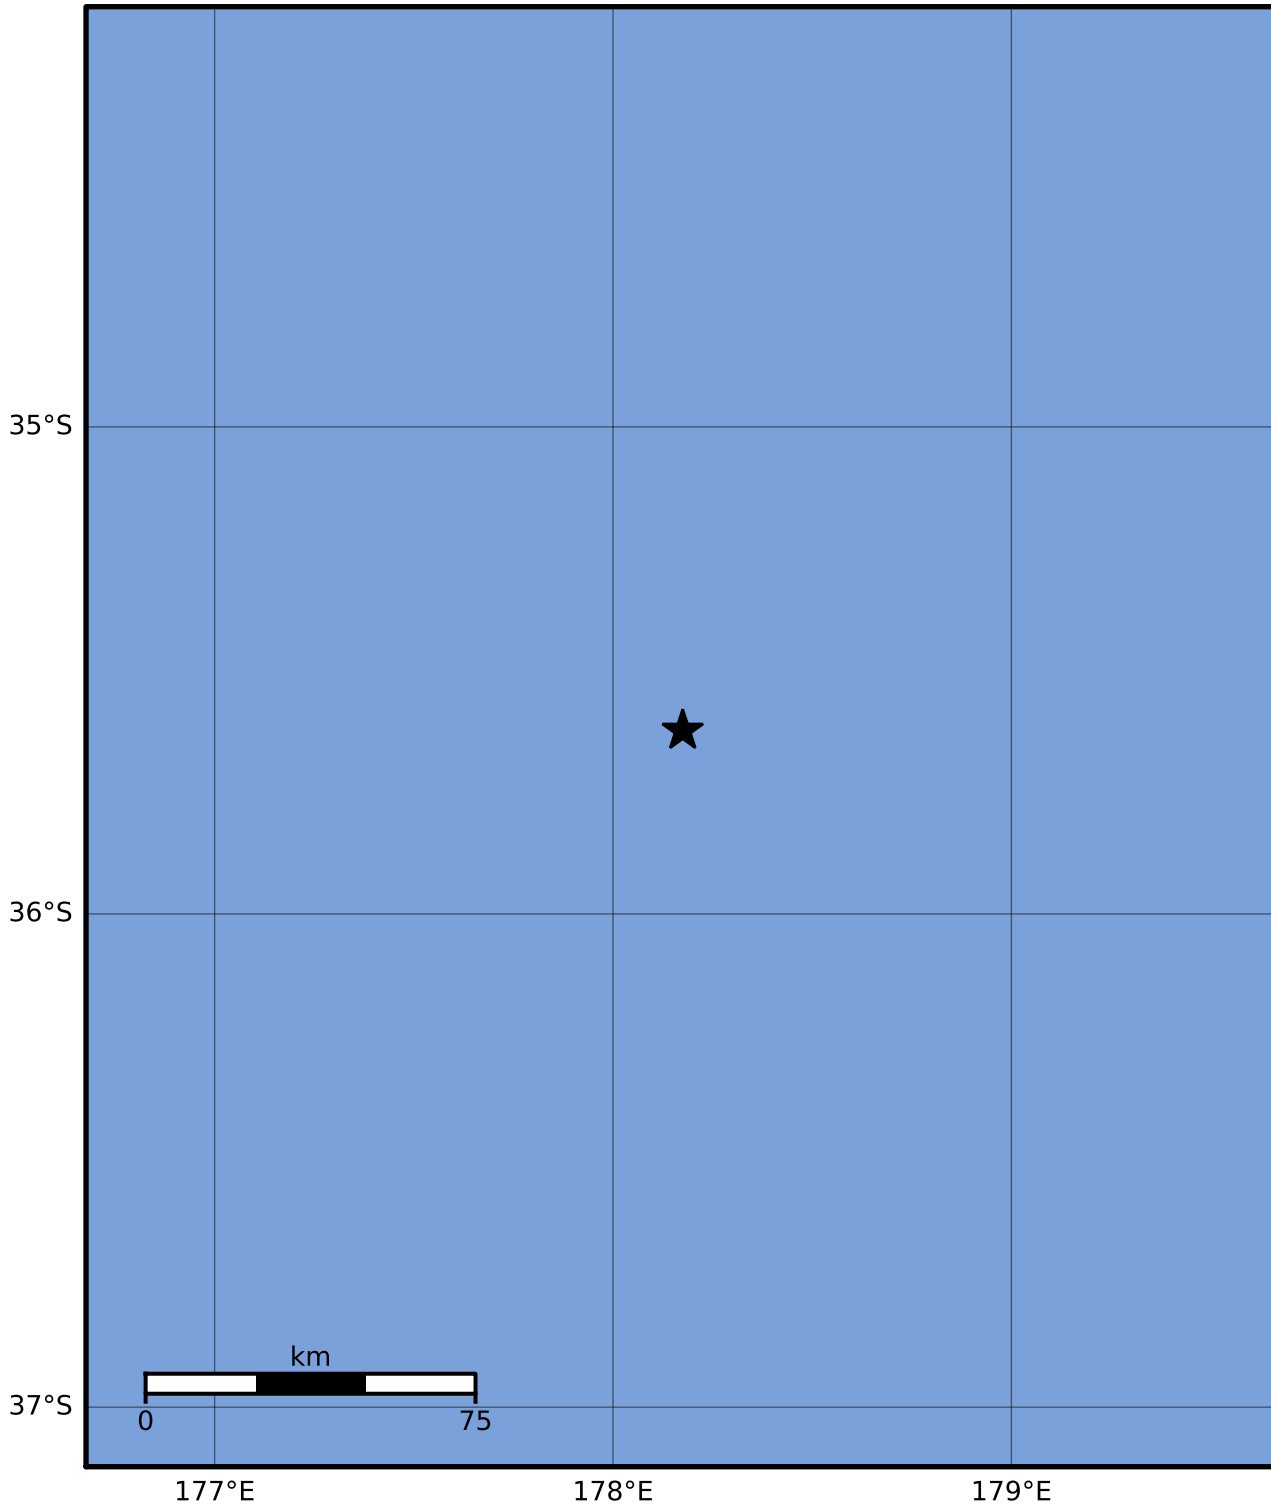

Macroseismic Intensity Map GNS Science

ShakeMap: Raukumara Plain

Dec 01, 2023 17:56:14 UTC M3.8 S35.62 E178.18 Depth: 227.0km ID:2023p904722

SHAKING	Not felt	Weak	Light	Moderate	Strong	Very strong	Severe	Violent	Extreme
DAMAGE	None	None	None	Very light	Light	Moderate	Moderate/heavy	Heavy	Very heavy
PGA(%g)	<0.0464	0.29	1.63	5.16	12.5	22.4	40.2	72.2	>129
PGV(cm/s)	<0.0215	0.125	1.04	4.31	14.5	26.4	48.3	88.4	>162
INTENSITY	I	II-III	IV	V	VI	VII	VIII	IX	X+

Scale based on Moratalla et al.(2021) and Worden et al.(2012) Version 9: Processed 2023-12-01T19:57:04Z

△ Seismic Instrument ○ Reported Intensity

★ Epicenter