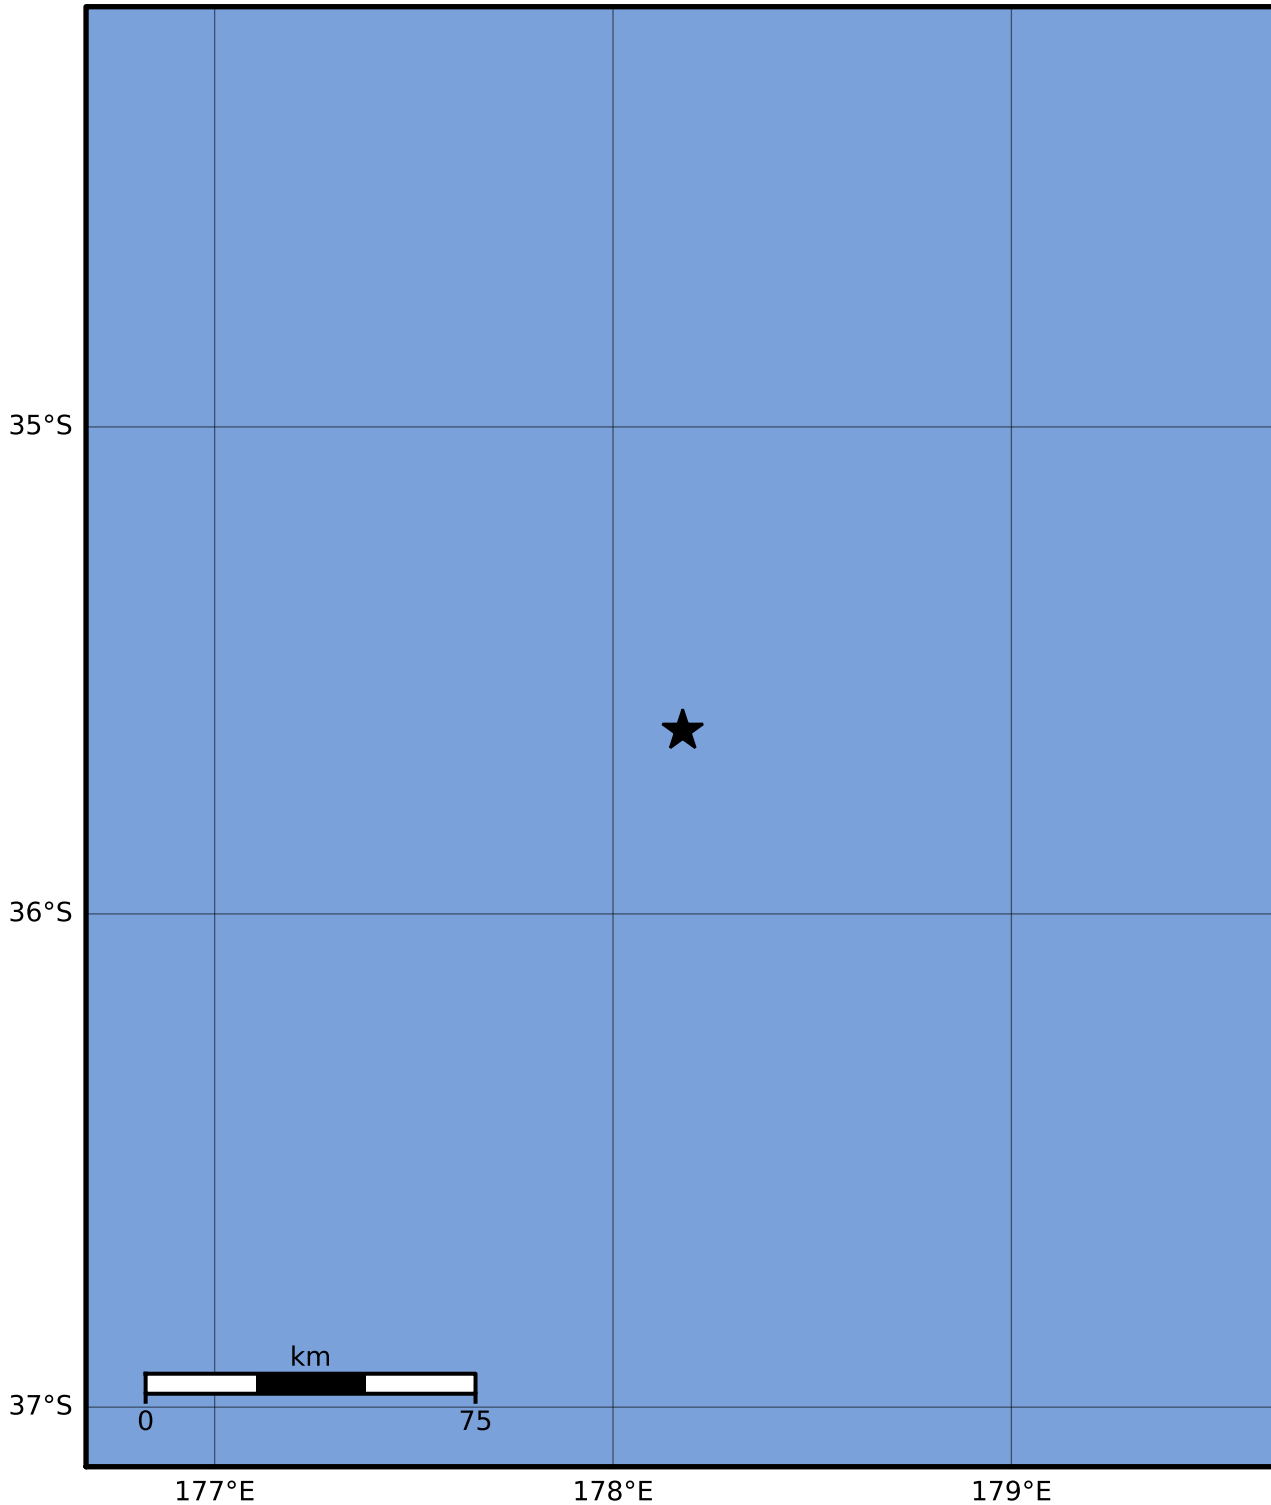

Macroseismic Intensity Map GNS Science

ShakeMap: Raukumara Plain

Dec 01, 2023 17:56:14 UTC M3.8 S35.62 E178.18 Depth: 227.0km ID:2023p904722

SHAKING	Not felt	Weak	Light	Moderate	Strong	Very strong	Severe	Violent	Extreme
DAMAGE	None	None	None	Very light	Light	Moderate	Moderate/heavy	Heavy	Very heavy
PGA(%g)	<0.0464	0.29	1.63	5.16	12.5	22.4	40.2	72.2	>129
PGV(cm/s)	<0.0215	0.125	1.04	4.31	14.5	26.4	48.3	88.4	>162
INTENSITY	I	II-III	IV	V	VI	VII	VIII	IX	X+

Scale based on Moratalla et al.(2021) and Worden et al.(2012) Version 10: Processed 2023-12-01T20:57:04Z

△ Seismic Instrument ○ Reported Intensity

★ Epicenter