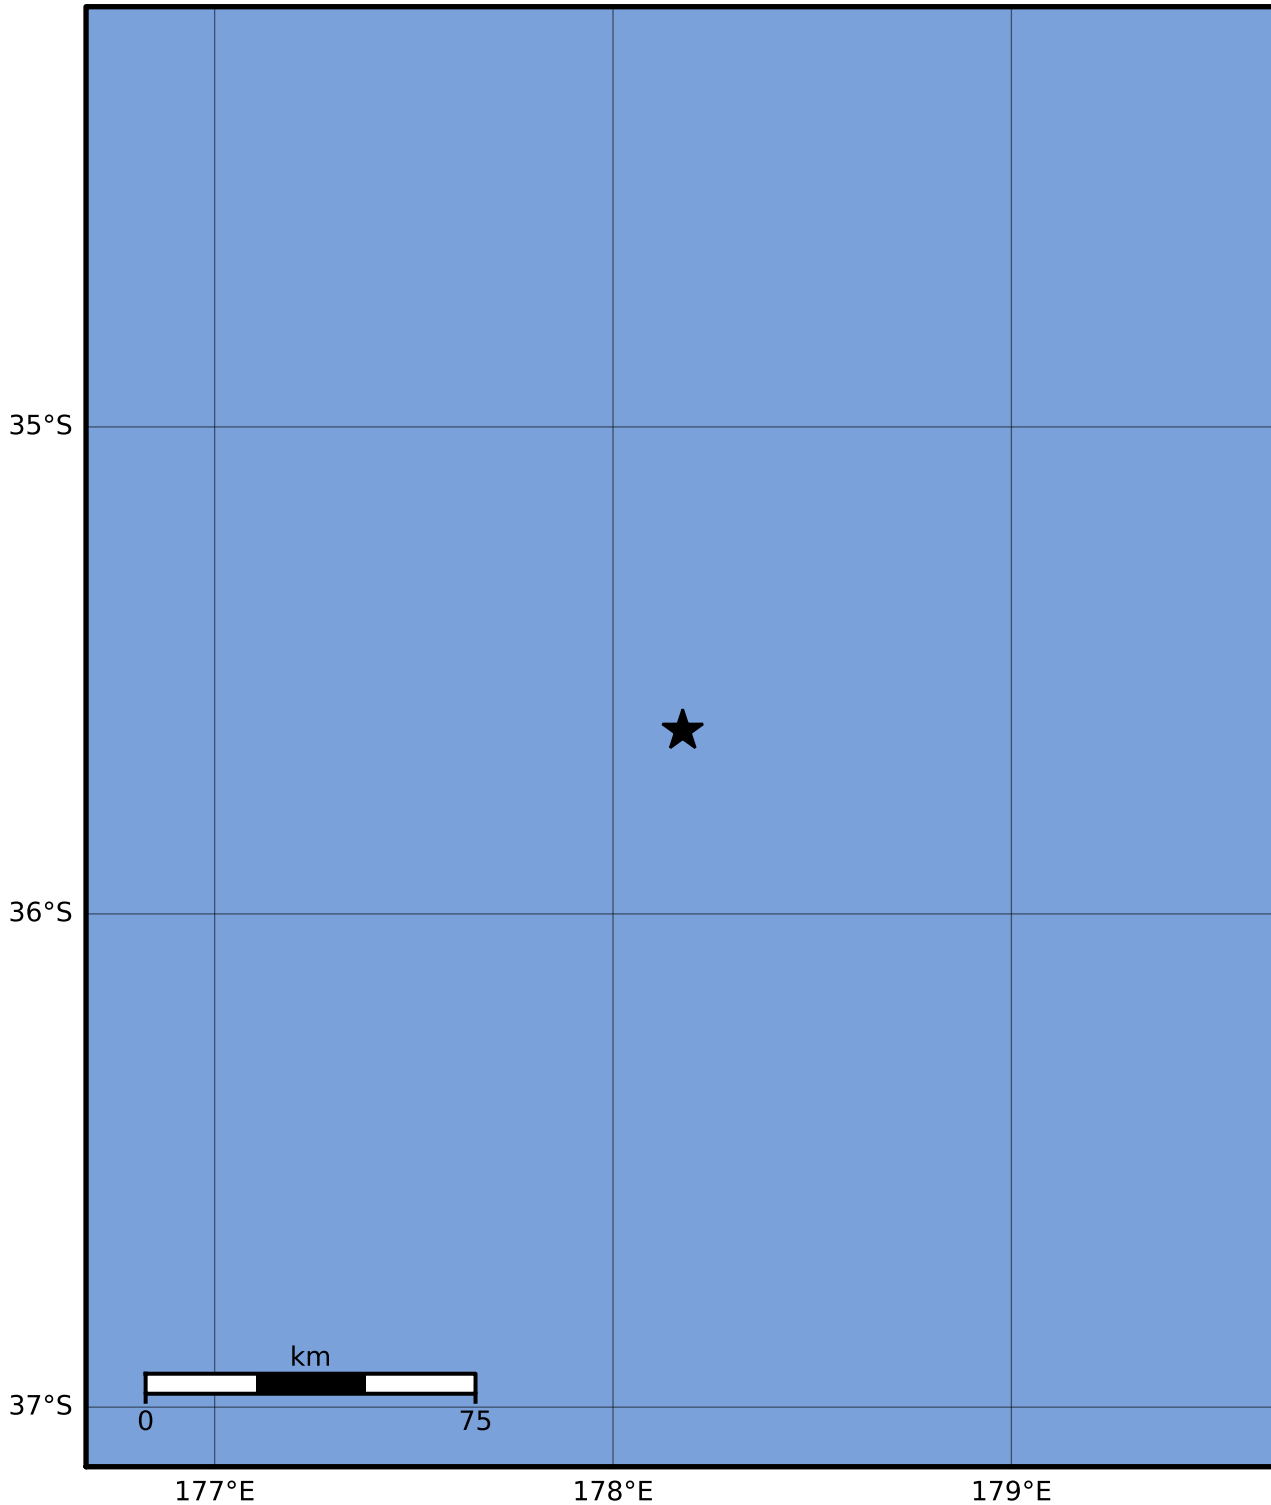

Macroseismic Intensity Map GNS Science

ShakeMap: Raukumara Plain

Dec 01, 2023 17:56:14 UTC M3.8 S35.62 E178.18 Depth: 227.0km ID:2023p904722

SHAKING	Not felt	Weak	Light	Moderate	Strong	Very strong	Severe	Violent	Extreme
DAMAGE	None	None	None	Very light	Light	Moderate	Moderate/heavy	Heavy	Very heavy
PGA(%g)	<0.0464	0.29	1.63	5.16	12.5	22.4	40.2	72.2	>129
PGV(cm/s)	<0.0215	0.125	1.04	4.31	14.5	26.4	48.3	88.4	>162
INTENSITY	I	II-III	IV	V	VI	VII	VIII	IX	X+

Scale based on Moratalla et al.(2021) and Worden et al.(2012) Version 11: Processed 2023-12-01T23:57:03Z

△ Seismic Instrument ○ Reported Intensity

★ Epicenter