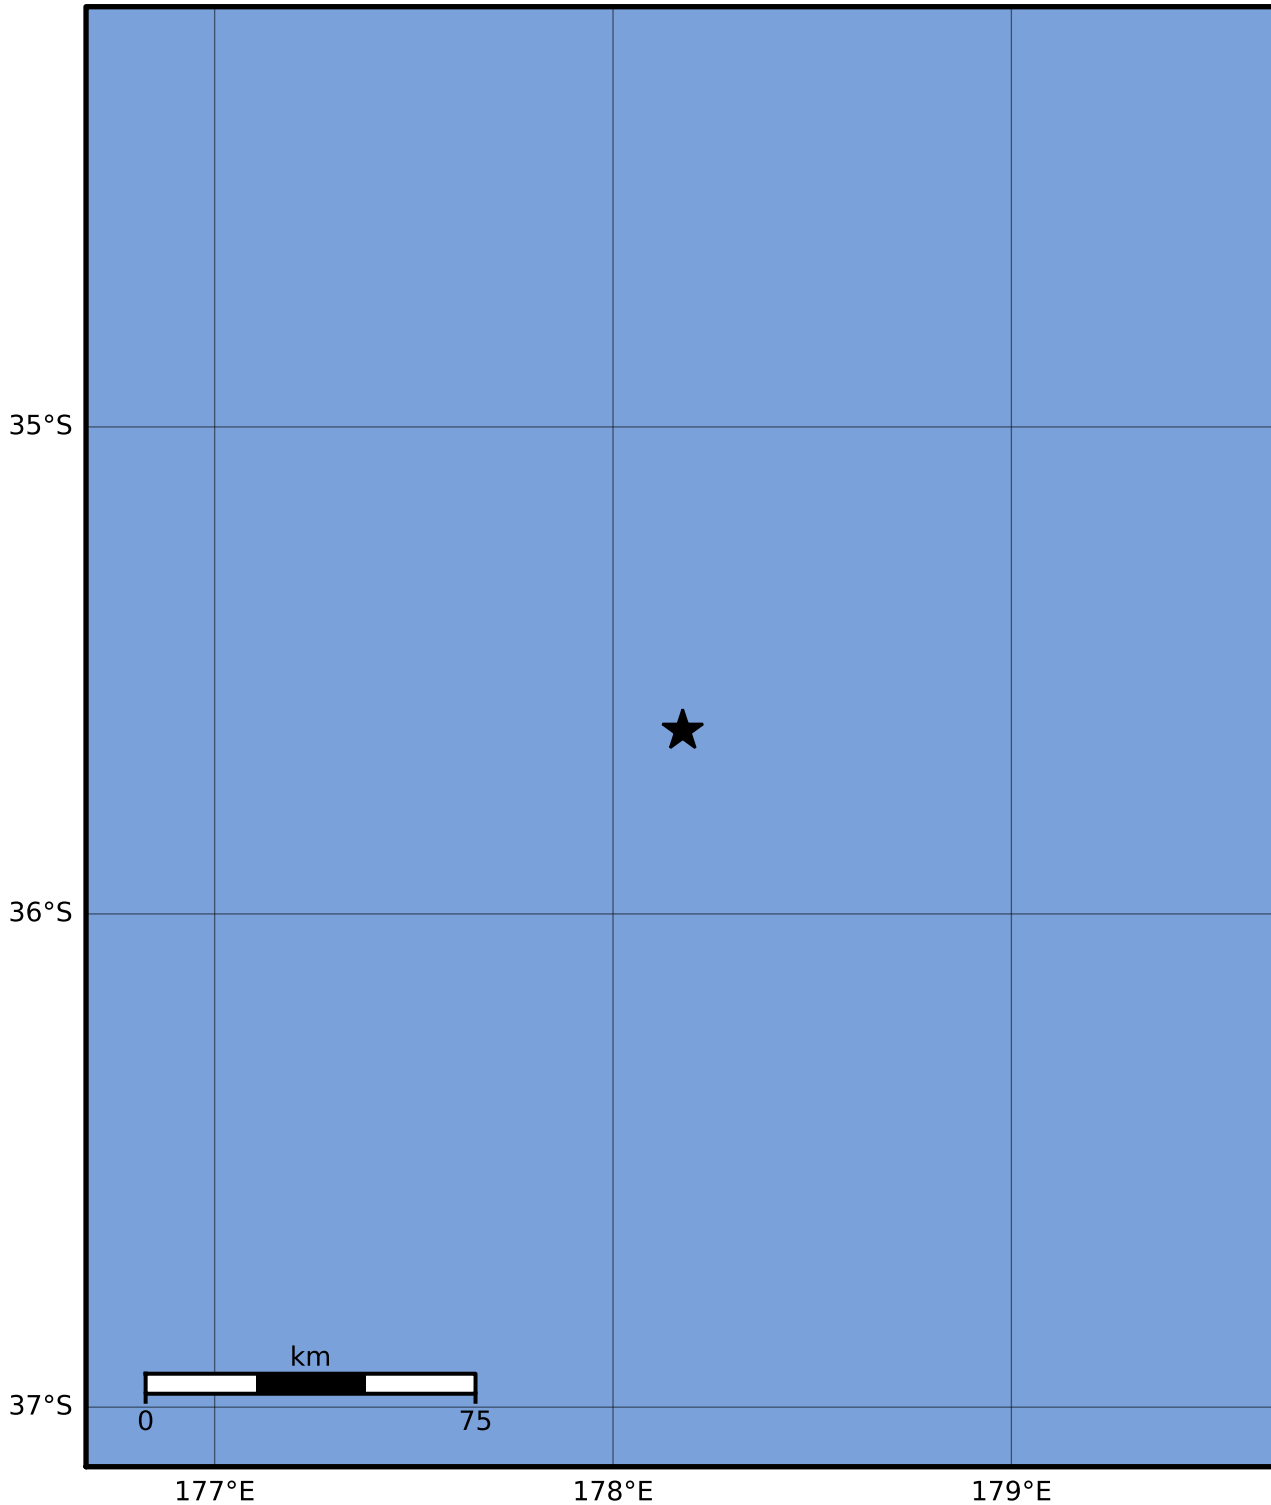

Macroseismic Intensity Map GNS Science

ShakeMap: Raukumara Plain

Dec 01, 2023 17:56:14 UTC M3.8 S35.62 E178.18 Depth: 227.0km ID:2023p904722

SHAKING	Not felt	Weak	Light	Moderate	Strong	Very strong	Severe	Violent	Extreme
DAMAGE	None	None	None	Very light	Light	Moderate	Moderate/heavy	Heavy	Very heavy
PGA(%g)	<0.0464	0.29	1.63	5.16	12.5	22.4	40.2	72.2	>129
PGV(cm/s)	<0.0215	0.125	1.04	4.31	14.5	26.4	48.3	88.4	>162
INTENSITY	I	II-III	IV	V	VI	VII	VIII	IX	X+

Scale based on Moratalla et al.(2021) and Worden et al.(2012) Version 12: Processed 2023-12-02T17:57:03Z

△ Seismic Instrument ○ Reported Intensity

★ Epicenter