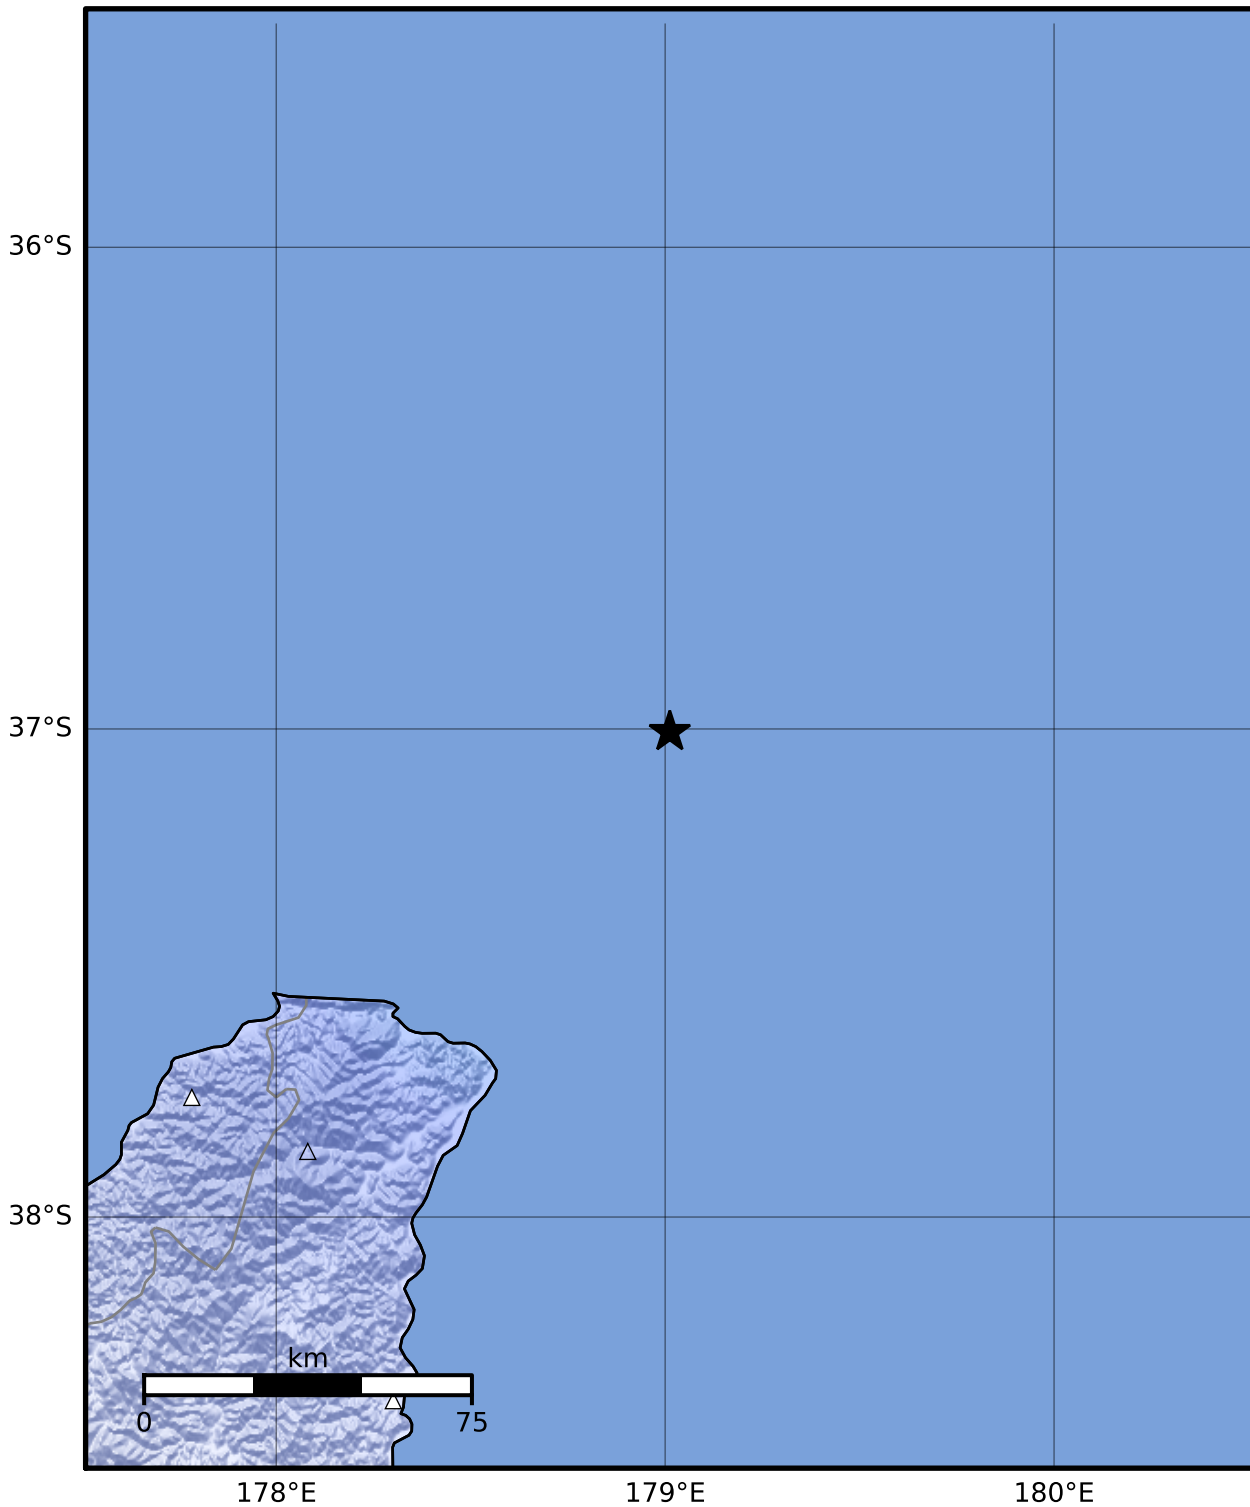

Macroseismic Intensity Map GNS Science

ShakeMap: Raukumara Plain

Dec 03, 2023 06:05:34 UTC M3.5 S37.01 E179.01 Depth: 12.0km ID:2023p908794

SHAKING	Not felt	Weak	Light	Moderate	Strong	Very strong	Severe	Violent	Extreme
DAMAGE	None	None	None	Very light	Light	Moderate	Moderate/heavy	Heavy	Very heavy
PGA(%g)	<0.0464	0.29	1.63	5.16	12.5	22.4	40.2	72.2	>129
PGV(cm/s)	<0.0215	0.125	1.04	4.31	14.5	26.4	48.3	88.4	>162
INTENSITY	I	II-III	IV	V	VI	VII	VIII	IX	X+

Scale based on Moratalla et al.(2021) and Worden et al.(2012) Version 3: Processed 2023-12-03T06:20:39Z

△ Seismic Instrument ○ Reported Intensity ★ Epicenter