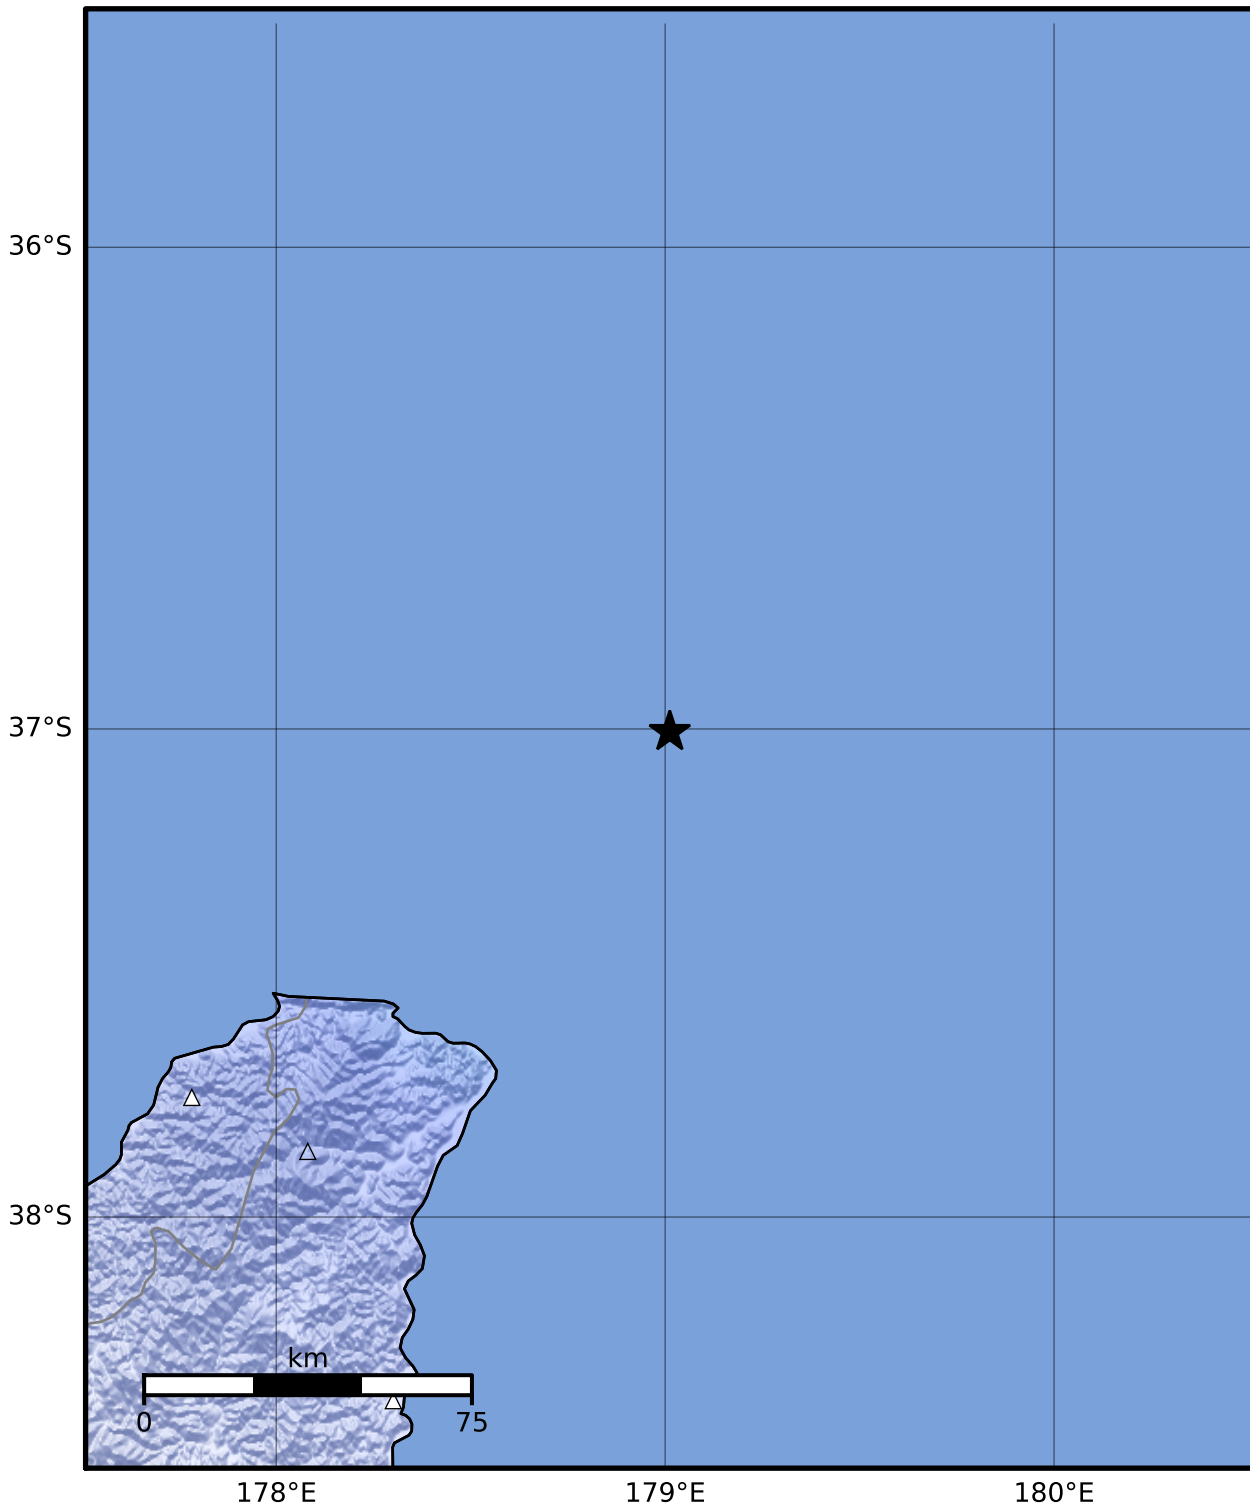

Macroseismic Intensity Map GNS Science

ShakeMap: Raukumara Plain

Dec 03, 2023 06:05:34 UTC M3.5 S37.01 E179.01 Depth: 12.0km ID:2023p908794

SHAKING	Not felt	Weak	Light	Moderate	Strong	Very strong	Severe	Violent	Extreme
DAMAGE	None	None	None	Very light	Light	Moderate	Moderate/heavy	Heavy	Very heavy
PGA(%g)	<0.0464	0.29	1.63	5.16	12.5	22.4	40.2	72.2	>129
PGV(cm/s)	<0.0215	0.125	1.04	4.31	14.5	26.4	48.3	88.4	>162
INTENSITY	I	II-III	IV	V	VI	VII	VIII	IX	X+

Scale based on Moratalla et al.(2021) and Worden et al.(2012) Version 9: Processed 2023-12-03T09:06:24Z

△ Seismic Instrument ○ Reported Intensity ★ Epicenter