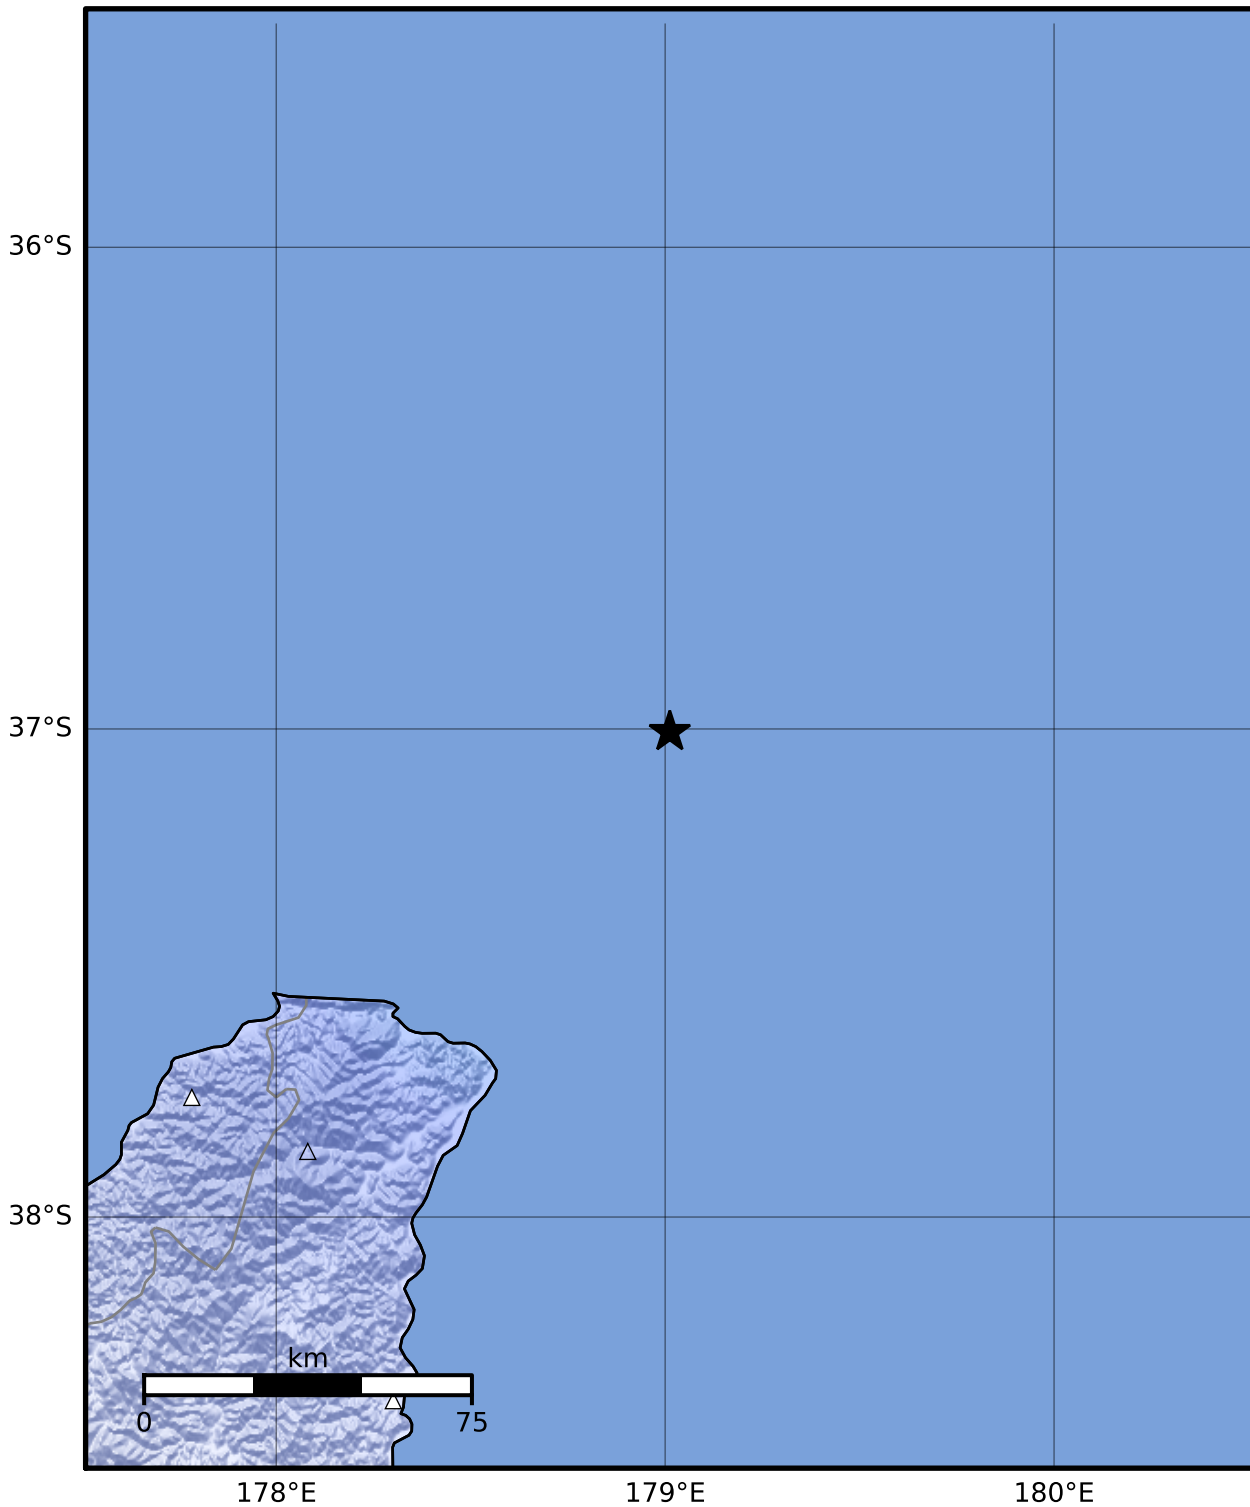

Macroseismic Intensity Map GNS Science

ShakeMap: Raukumara Plain

Dec 03, 2023 06:05:34 UTC M3.5 S37.01 E179.01 Depth: 12.0km ID:2023p908794

SHAKING	Not felt	Weak	Light	Moderate	Strong	Very strong	Severe	Violent	Extreme
DAMAGE	None	None	None	Very light	Light	Moderate	Moderate/heavy	Heavy	Very heavy
PGA(%g)	<0.0464	0.29	1.63	5.16	12.5	22.4	40.2	72.2	>129
PGV(cm/s)	<0.0215	0.125	1.04	4.31	14.5	26.4	48.3	88.4	>162
INTENSITY	<b>I</b>	<b>II-III</b>	<b>IV</b>	<b>V</b>	<b>VI</b>	<b>VII</b>	<b>VIII</b>	<b>IX</b>	<b>X+</b>

Scale based on Moratalla et al.(2021) and Worden et al.(2012) Version 10: Processed 2023-12-03T12:06:23Z

△ Seismic Instrument ○ Reported Intensity ★ Epicenter