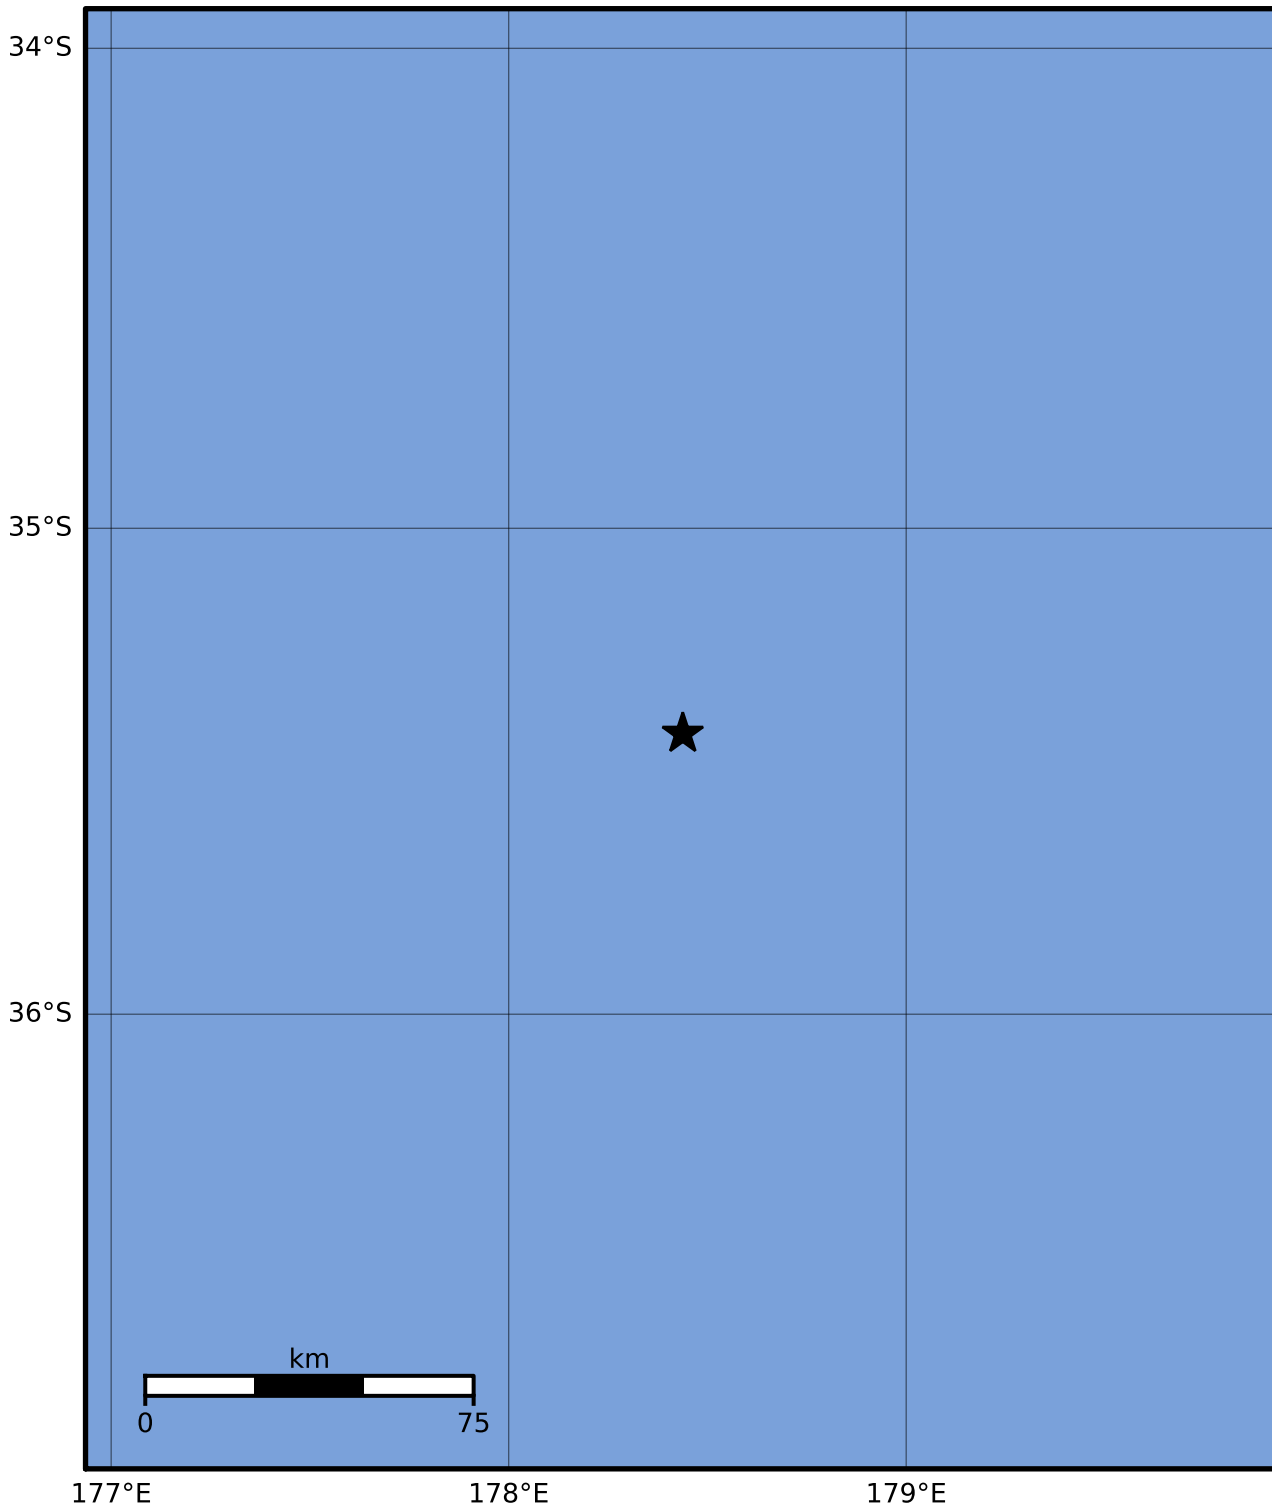

Macroseismic Intensity Map GNS Science

ShakeMap: Raukumara Plain

Dec 08, 2023 12:45:25 UTC M3.3 S35.42 E178.44 Depth: 200.8km ID:2023p923058

SHAKING	Not felt	Weak	Light	Moderate	Strong	Very strong	Severe	Violent	Extreme
DAMAGE	None	None	None	Very light	Light	Moderate	Moderate/heavy	Heavy	Very heavy
PGA(%g)	<0.0464	0.29	1.63	5.16	12.5	22.4	40.2	72.2	>129
PGV(cm/s)	<0.0215	0.125	1.04	4.31	14.5	26.4	48.3	88.4	>162
INTENSITY	I	II-III	IV	V	VI	VII	VIII	IX	X+

Scale based on Moratalla et al.(2021) and Worden et al.(2012) Version 1: Processed 2023-12-08T12:52:00Z

△ Seismic Instrument ○ Reported Intensity

★ Epicenter