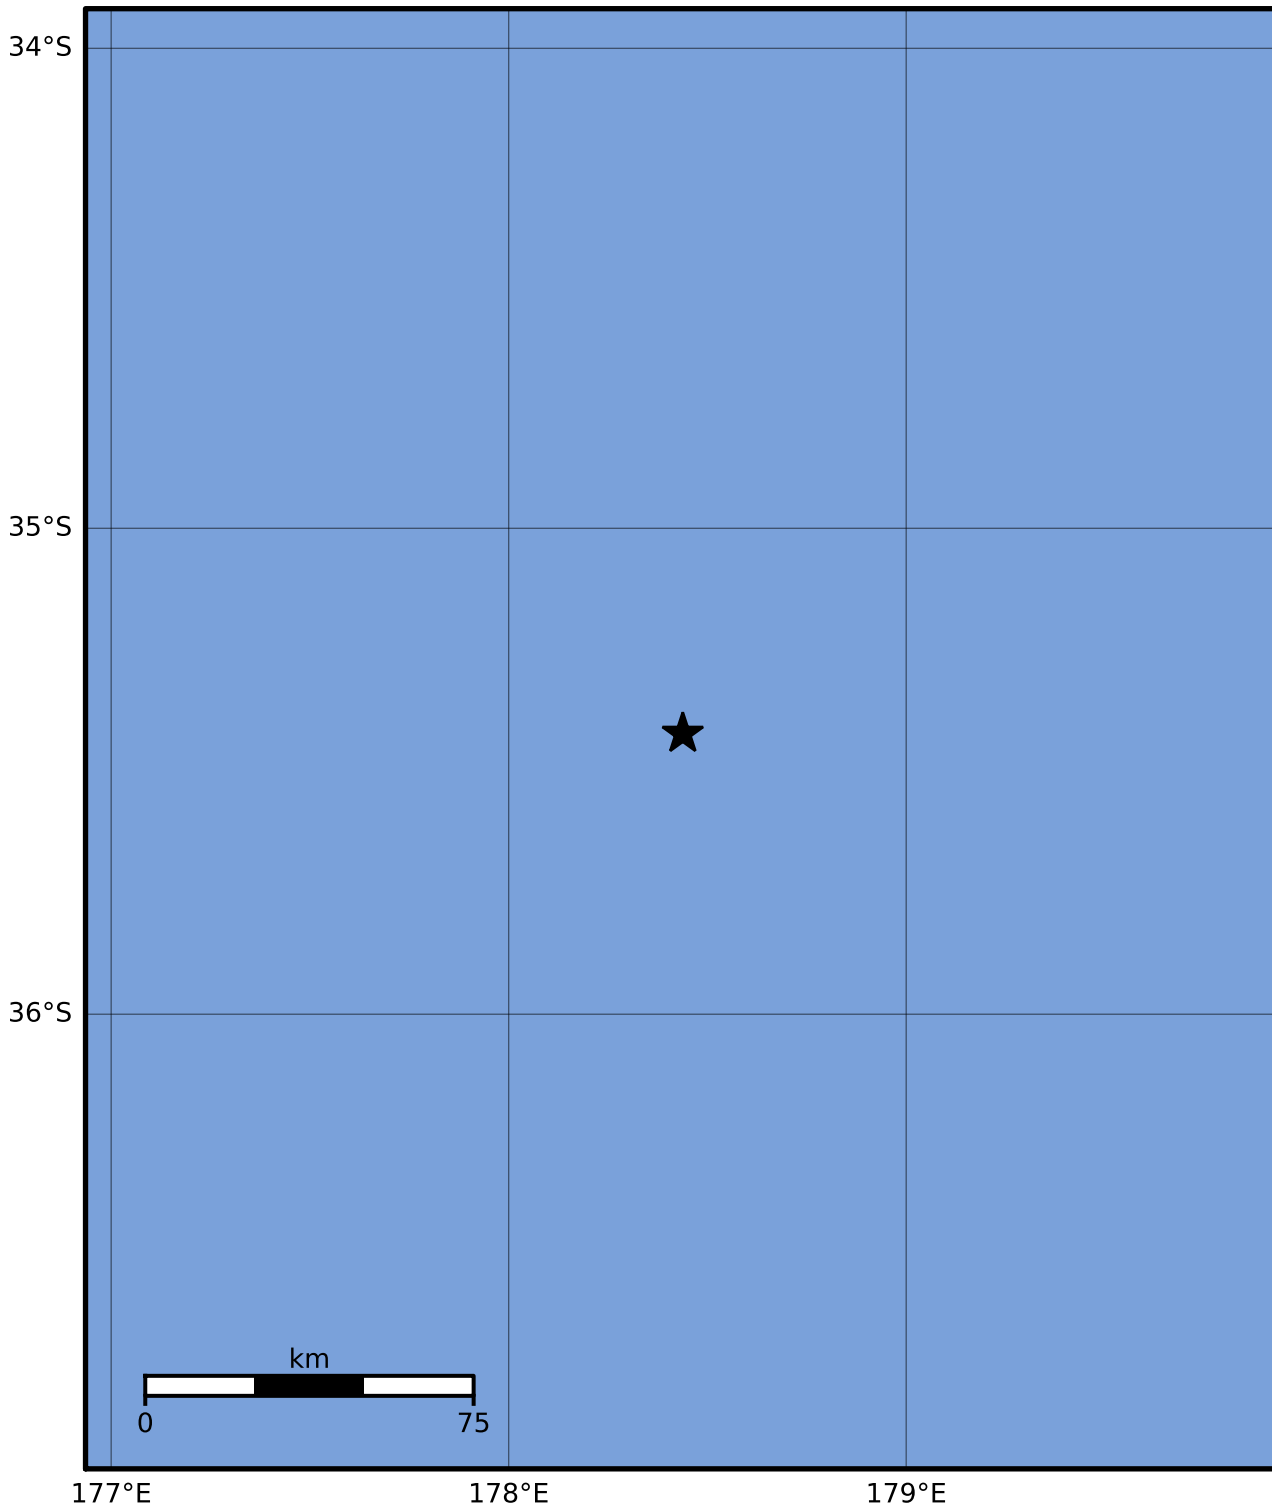

Macroseismic Intensity Map GNS Science

ShakeMap: Raukumara Plain

Dec 08, 2023 12:45:25 UTC M3.3 S35.42 E178.44 Depth: 200.8km ID:2023p923058

SHAKING	Not felt	Weak	Light	Moderate	Strong	Very strong	Severe	Violent	Extreme
DAMAGE	None	None	None	Very light	Light	Moderate	Moderate/heavy	Heavy	Very heavy
PGA(%g)	<0.0464	0.29	1.63	5.16	12.5	22.4	40.2	72.2	>129
PGV(cm/s)	<0.0215	0.125	1.04	4.31	14.5	26.4	48.3	88.4	>162
INTENSITY	I	II-III	IV	V	VI	VII	VIII	IX	X+

Scale based on Moratalla et al.(2021) and Worden et al.(2012) Version 3: Processed 2023-12-08T13:04:22Z

△ Seismic Instrument ○ Reported Intensity

★ Epicenter