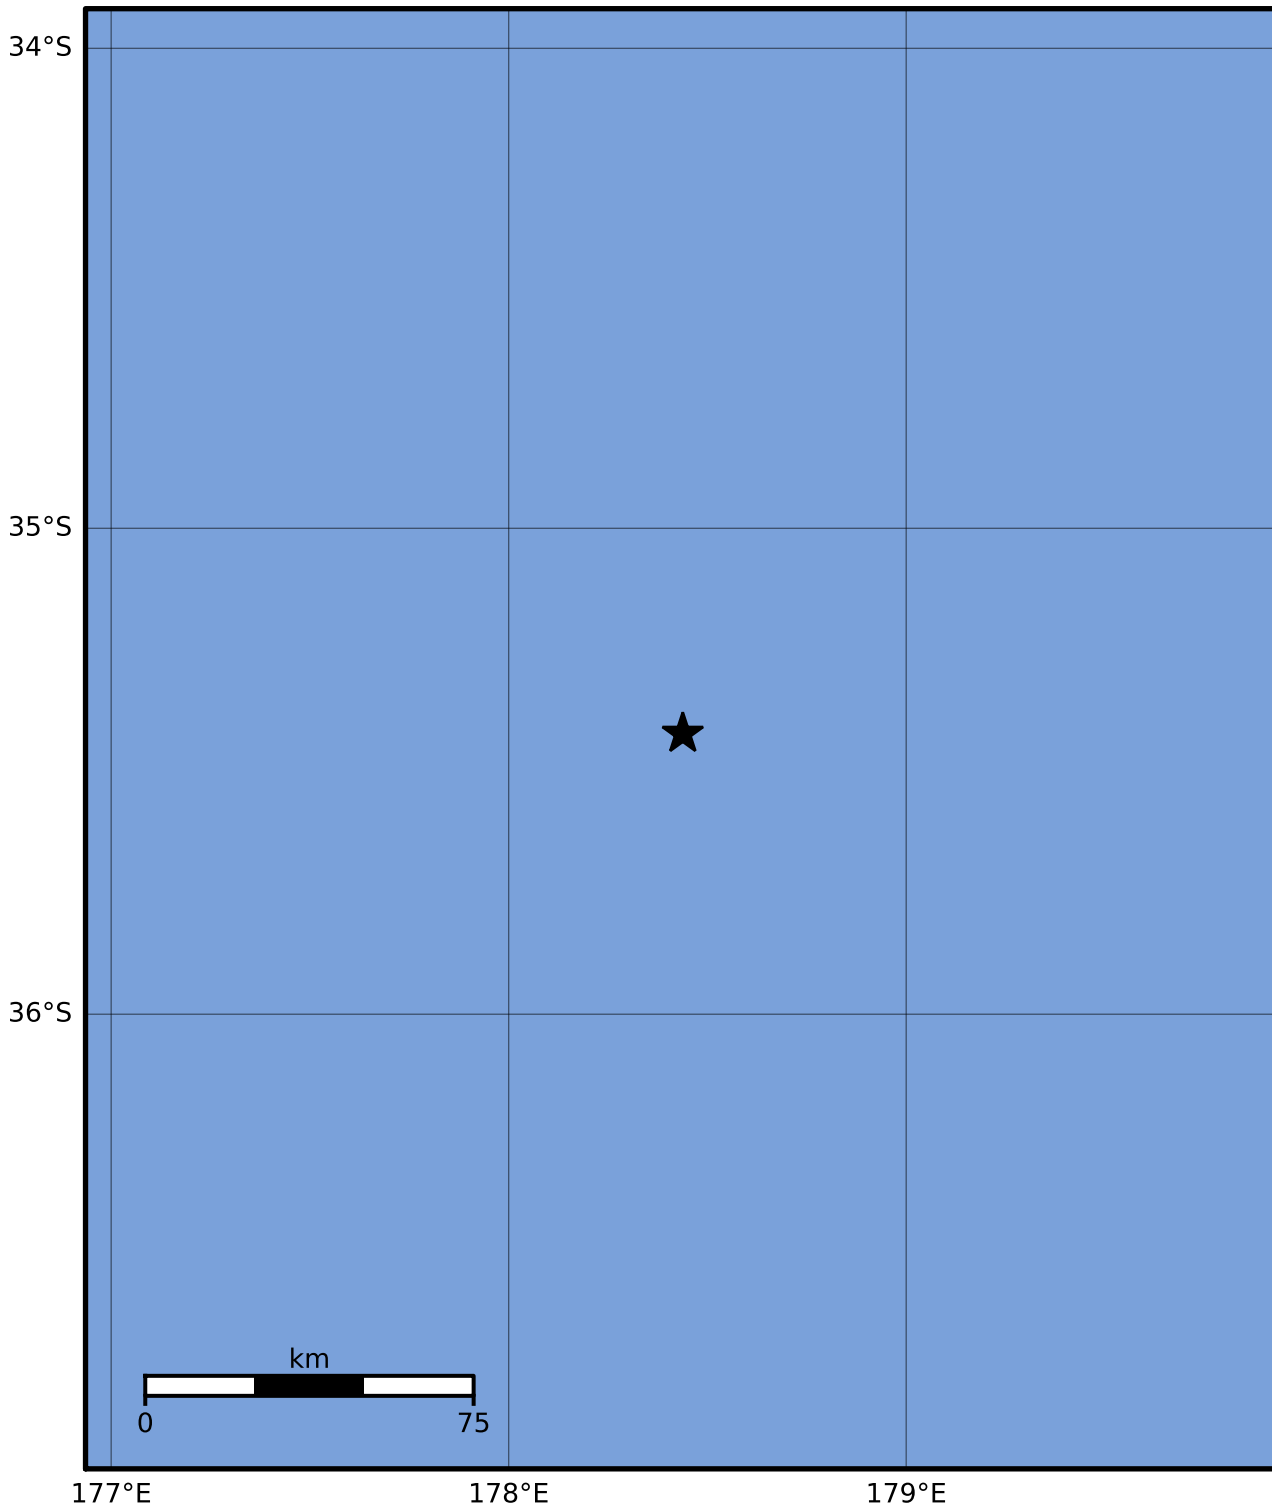

Macroseismic Intensity Map GNS Science

ShakeMap: Raukumara Plain

Dec 08, 2023 12:45:25 UTC M3.3 S35.42 E178.44 Depth: 200.8km ID:2023p923058

SHAKING	Not felt	Weak	Light	Moderate	Strong	Very strong	Severe	Violent	Extreme
DAMAGE	None	None	None	Very light	Light	Moderate	Moderate/heavy	Heavy	Very heavy
PGA(%g)	<0.0464	0.29	1.63	5.16	12.5	22.4	40.2	72.2	>129
PGV(cm/s)	<0.0215	0.125	1.04	4.31	14.5	26.4	48.3	88.4	>162
INTENSITY	I	II-III	IV	V	VI	VII	VIII	IX	X+

Scale based on Moratalla et al.(2021) and Worden et al.(2012) Version 5: Processed 2023-12-08T13:16:48Z

△ Seismic Instrument ○ Reported Intensity

★ Epicenter