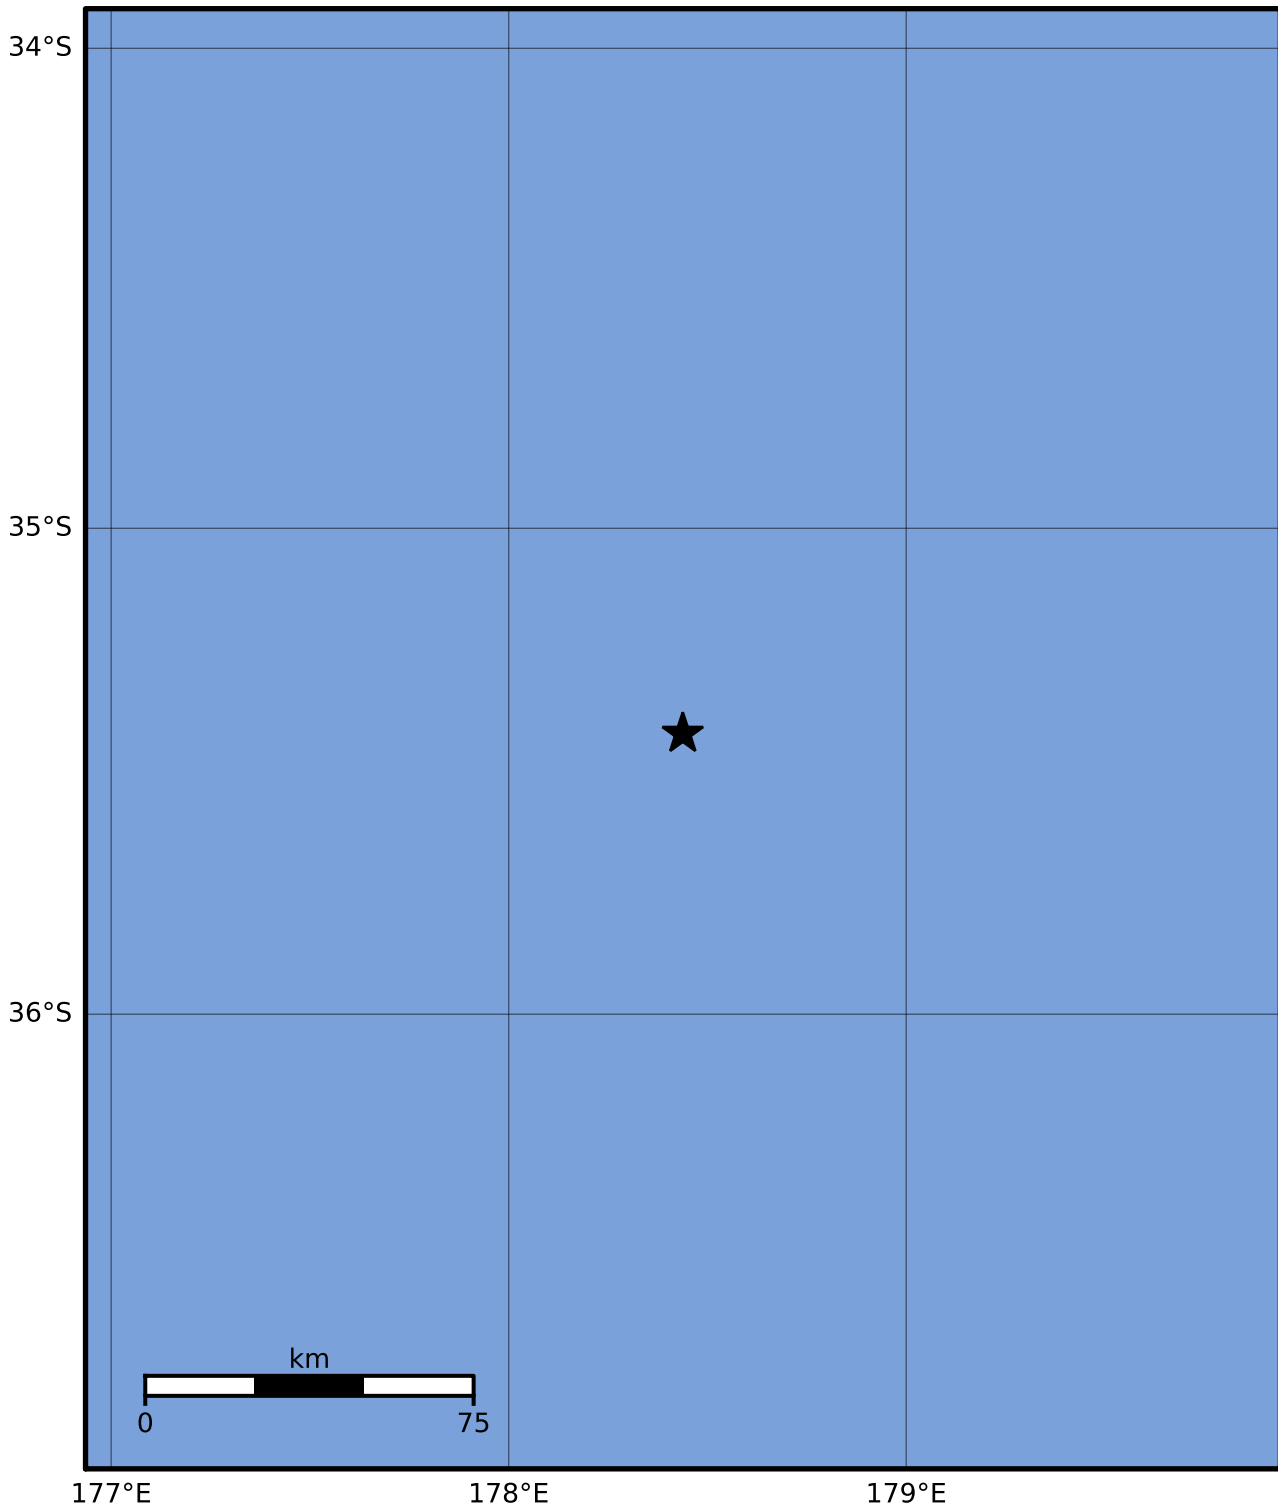

Macroseismic Intensity Map GNS Science

ShakeMap: Raukumara Plain

Dec 08, 2023 12:45:25 UTC M3.3 S35.42 E178.44 Depth: 200.8km ID:2023p923058

SHAKING	Not felt	Weak	Light	Moderate	Strong	Very strong	Severe	Violent	Extreme
DAMAGE	None	None	None	Very light	Light	Moderate	Moderate/heavy	Heavy	Very heavy
PGA(%g)	<0.0464	0.29	1.63	5.16	12.5	22.4	40.2	72.2	>129
PGV(cm/s)	<0.0215	0.125	1.04	4.31	14.5	26.4	48.3	88.4	>162
INTENSITY	I	II-III	IV	V	VI	VII	VIII	IX	X+

Scale based on Moratalla et al.(2021) and Worden et al.(2012) Version 8: Processed 2023-12-08T15:46:15Z

△ Seismic Instrument ○ Reported Intensity

★ Epicenter