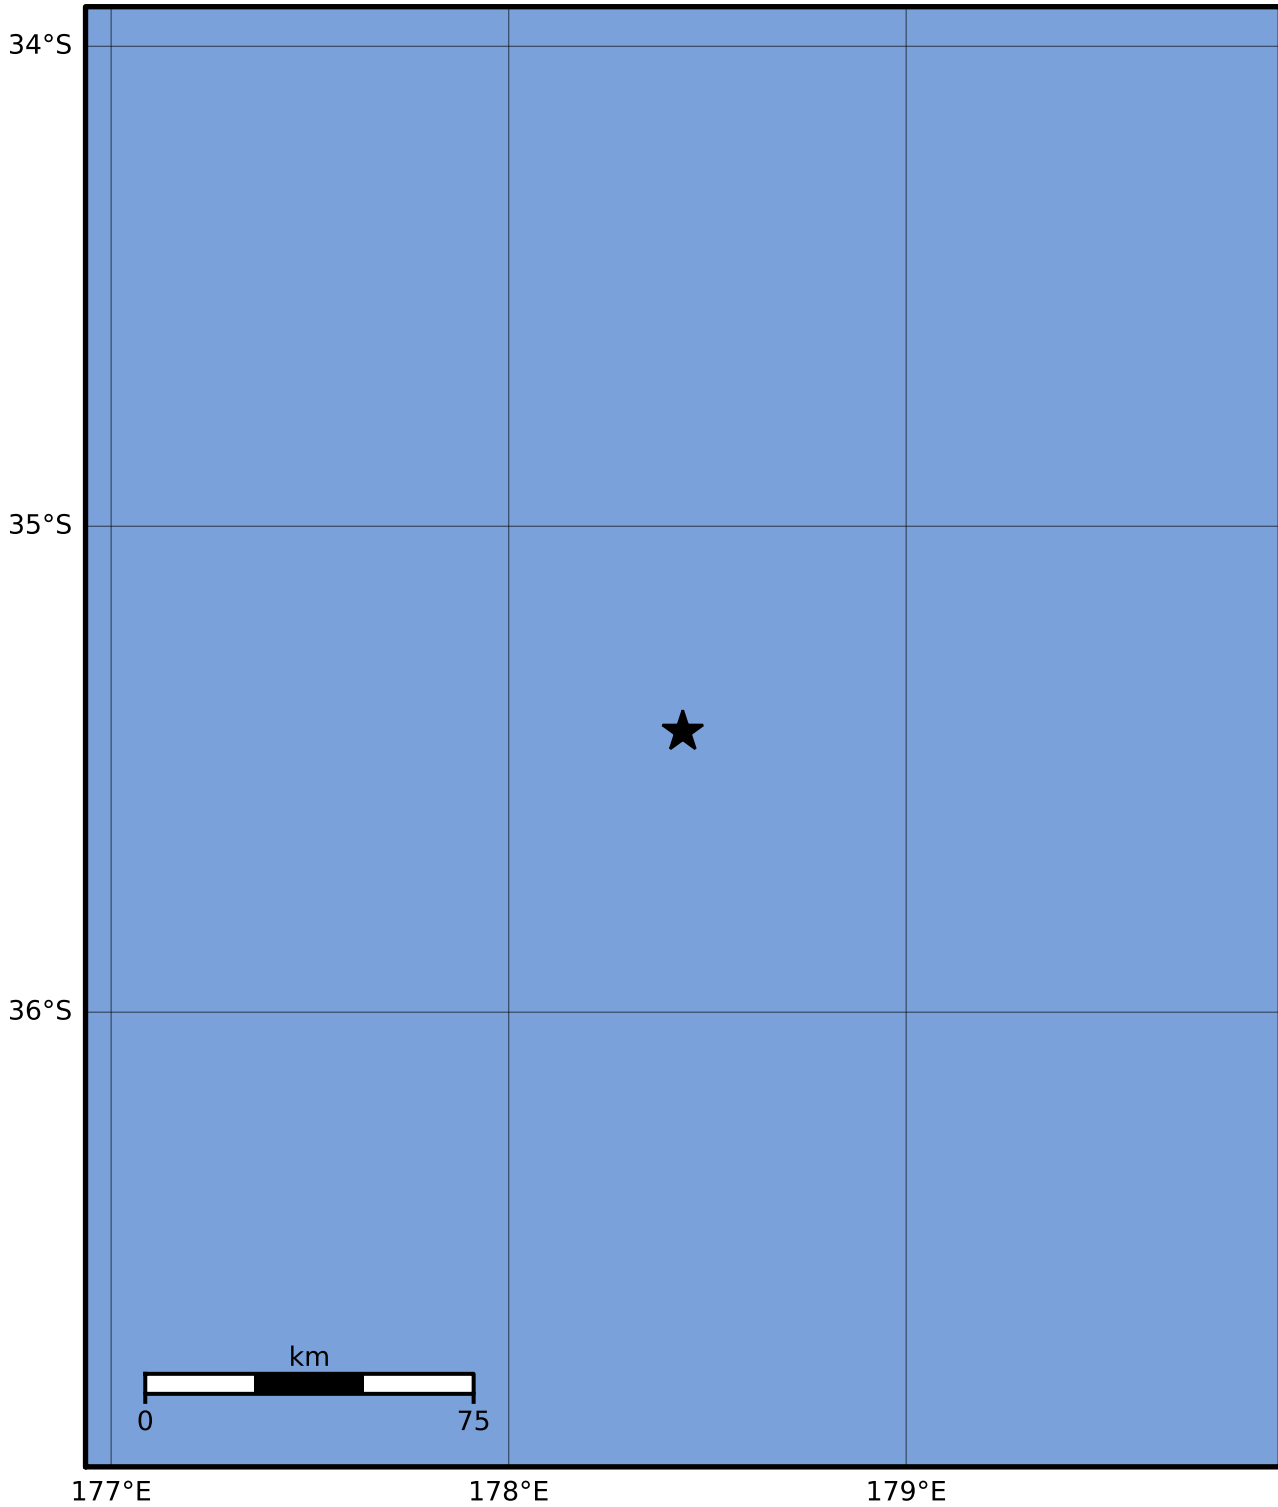

Macroseismic Intensity Map GNS Science

ShakeMap: Raukumara Plain

Dec 08, 2023 12:45:25 UTC M3.3 S35.42 E178.44 Depth: 200.8km ID:2023p923058

SHAKING	Not felt	Weak	Light	Moderate	Strong	Very strong	Severe	Violent	Extreme
DAMAGE	None	None	None	Very light	Light	Moderate	Moderate/heavy	Heavy	Very heavy
PGA(%g)	<0.0464	0.29	1.63	5.16	12.5	22.4	40.2	72.2	>129
PGV(cm/s)	<0.0215	0.125	1.04	4.31	14.5	26.4	48.3	88.4	>162
INTENSITY	I	II-III	IV	V	VI	VII	VIII	IX	X+

Scale based on Moratalla et al.(2021) and Worden et al.(2012) Version 9: Processed 2023-12-08T18:46:16Z

△ Seismic Instrument ○ Reported Intensity ★ Epicenter