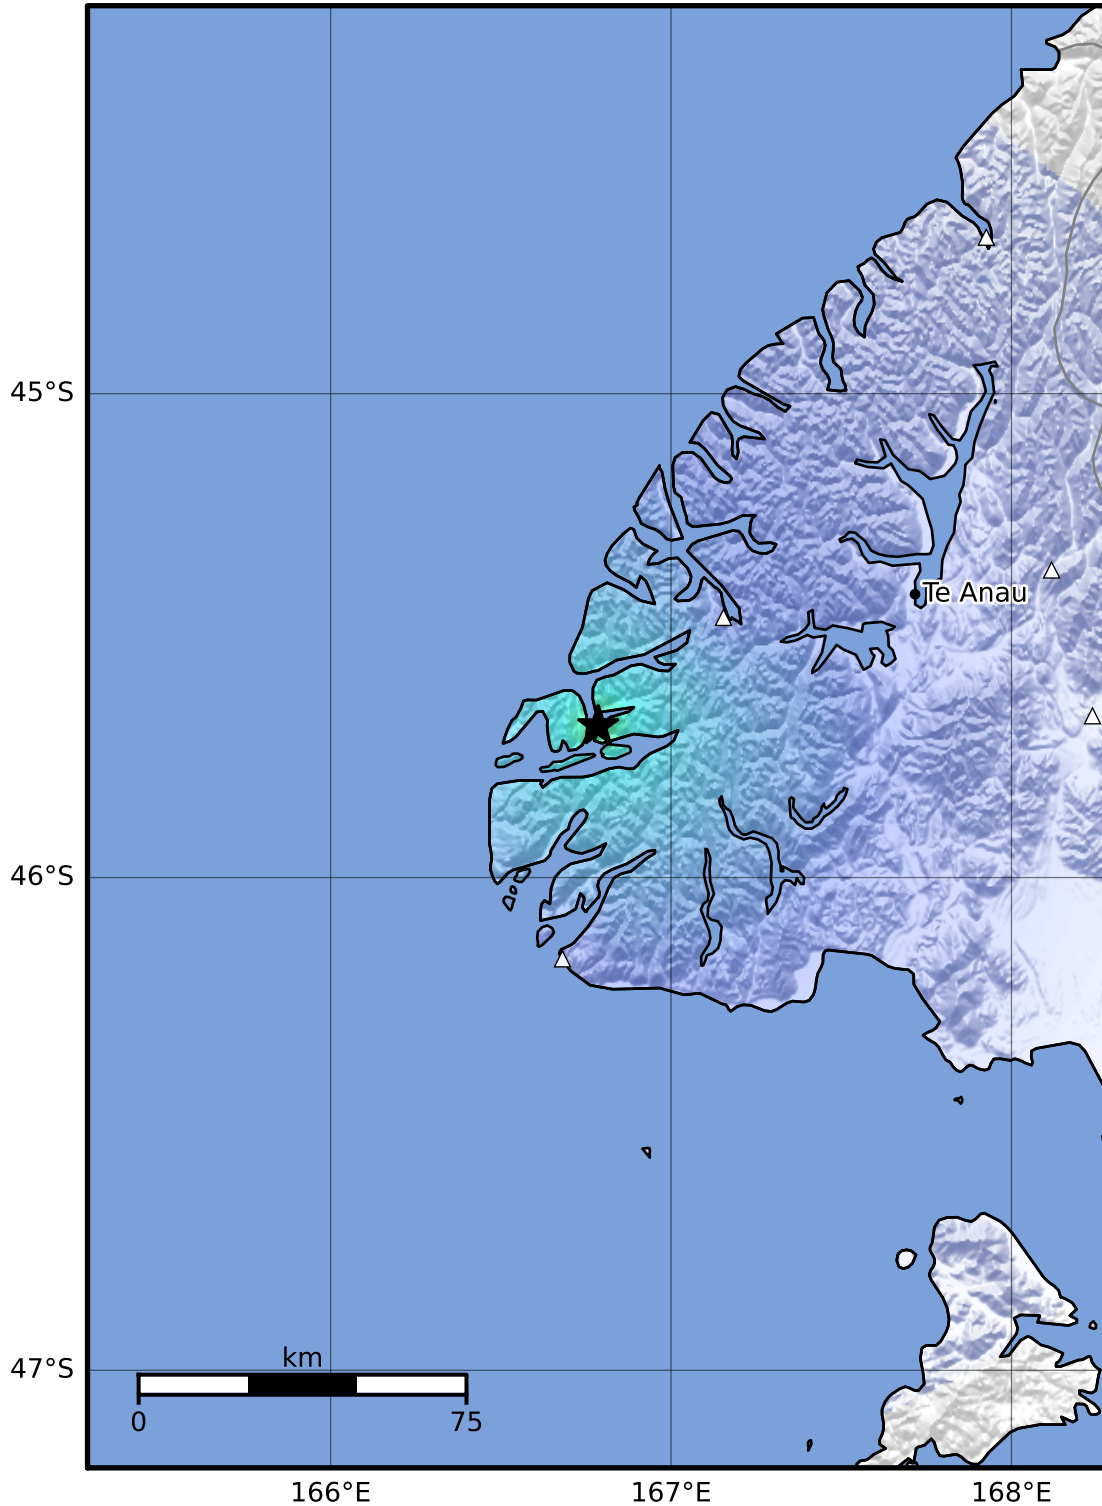

Macroseismic Intensity Map GNS Science

ShakeMap: Fiordland

Dec 11, 2023 11:45:00 UTC M3.4 S45.69 E166.79 Depth: 5.0km ID:2023p931052

SHAKING	Not felt	Weak	Light	Moderate	Strong	Very strong	Severe	Violent	Extreme
DAMAGE	None	None	None	Very light	Light	Moderate	Moderate/heavy	Heavy	Very heavy
PGA(%g)	<0.0464	0.29	1.63	5.16	12.5	22.4	40.2	72.2	>129
PGV(cm/s)	<0.0215	0.125	1.04	4.31	14.5	26.4	48.3	88.4	>162
INTENSITY	I	II-III	IV	V	VI	VII	VIII	IX	X+

Scale based on Moratalla et al.(2021) and Worden et al.(2012) Version 3: Processed 2023-12-11T12:01:24Z

△ Seismic Instrument ○ Reported Intensity

★ Epicenter