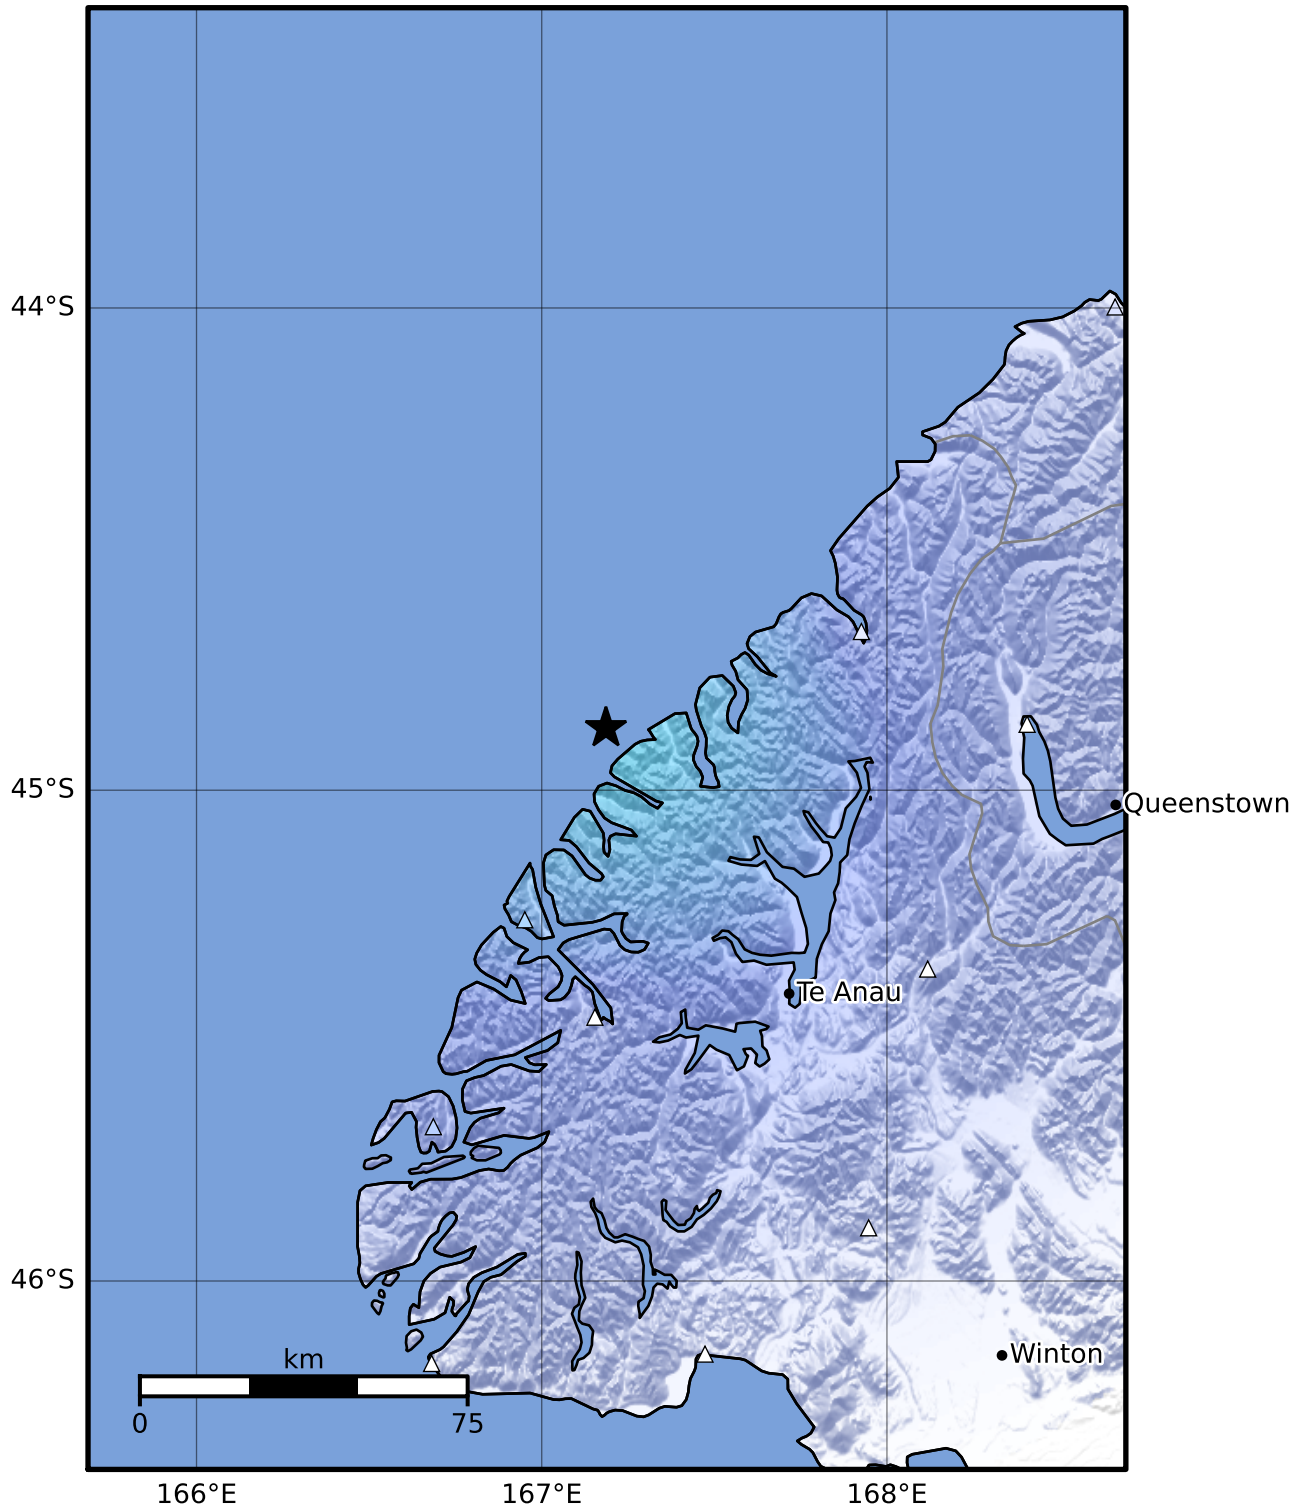

Macroseismic Intensity Map GNS Science

ShakeMap: Fiordland

Dec 12, 2023 18:35:28 UTC M3.4 S44.87 E167.19 Depth: 25.5km ID:2023p934526

SHAKING	Not felt	Weak	Light	Moderate	Strong	Very strong	Severe	Violent	Extreme
DAMAGE	None	None	None	Very light	Light	Moderate	Moderate/heavy	Heavy	Very heavy
PGA(%g)	<0.0464	0.29	1.63	5.16	12.5	22.4	40.2	72.2	>129
PGV(cm/s)	<0.0215	0.125	1.04	4.31	14.5	26.4	48.3	88.4	>162
INTENSITY	I	II-III	IV	V	VI	VII	VIII	IX	X+

Scale based on Moratalla et al.(2021) and Worden et al.(2012) Version 2: Processed 2023-12-12T18:45:06Z

△ Seismic Instrument ○ Reported Intensity

★ Epicenter