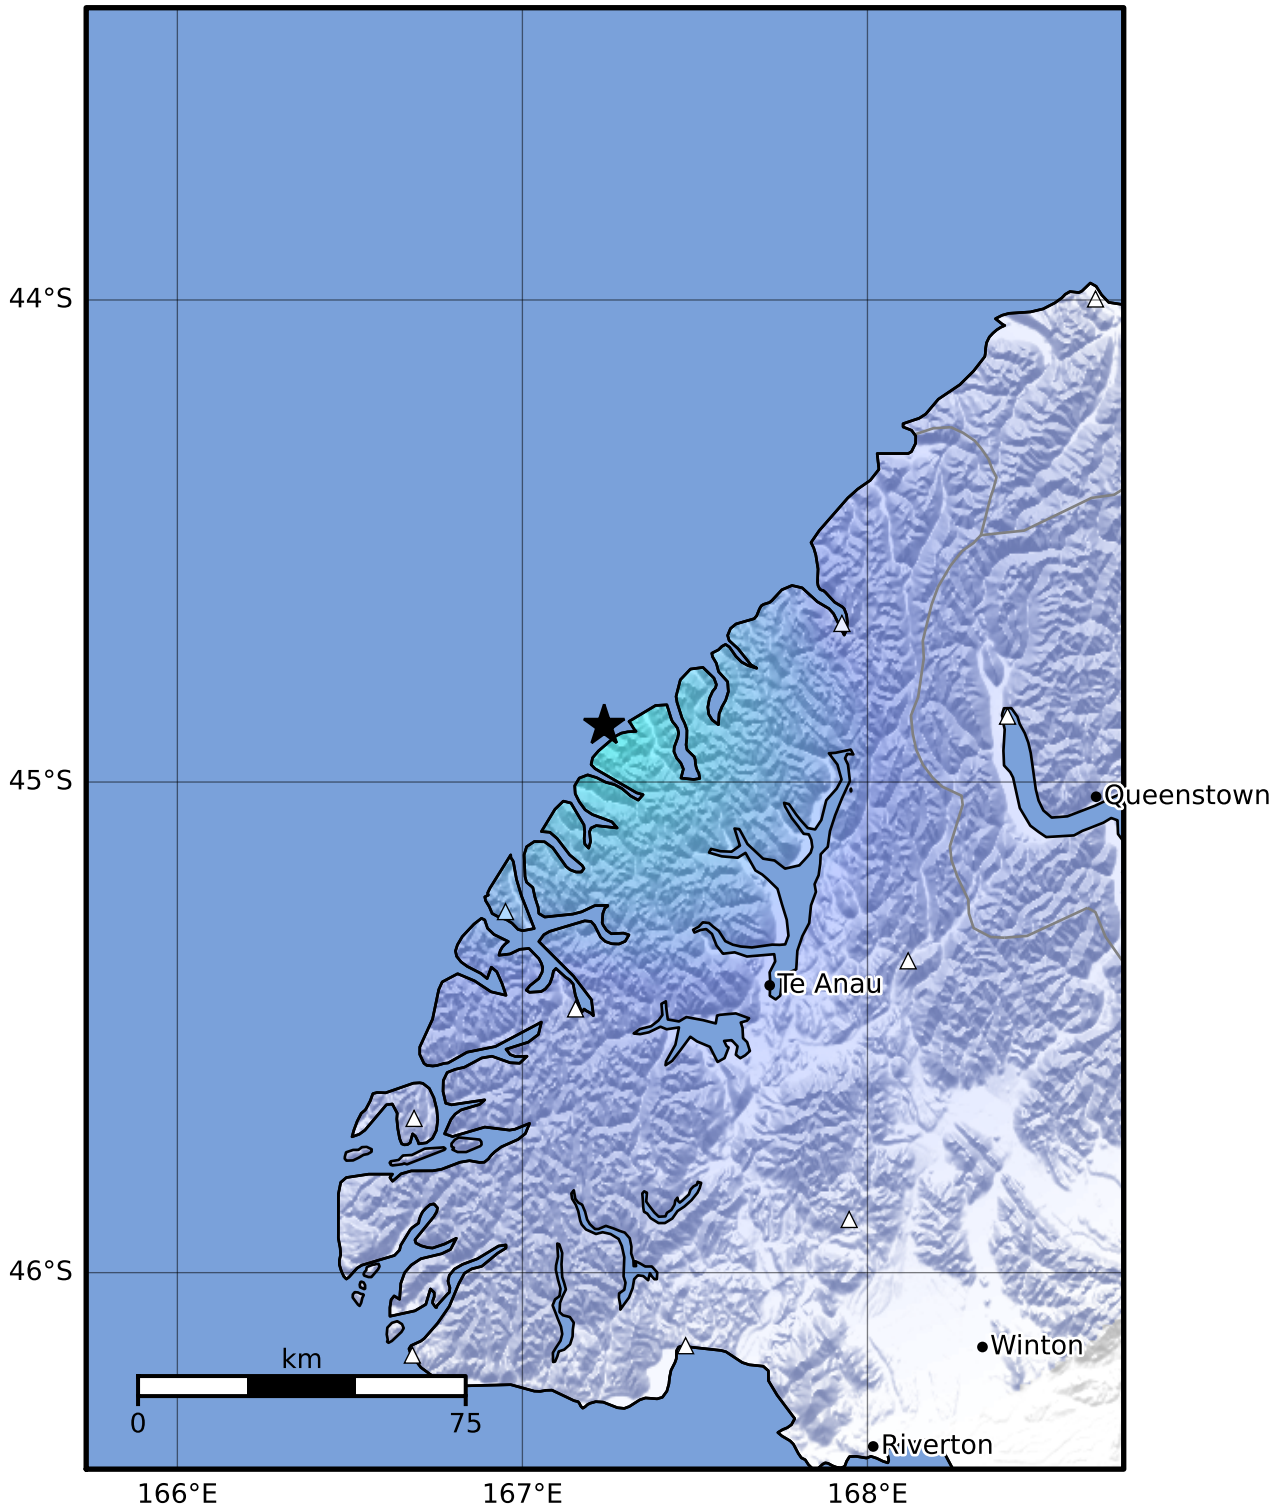

Macroseismic Intensity Map GNS Science

ShakeMap: Fiordland

Dec 12, 2023 18:35:28 UTC M3.4 S44.88 E167.24 Depth: 12.0km ID:2023p934526

SHAKING	Not felt	Weak	Light	Moderate	Strong	Very strong	Severe	Violent	Extreme
DAMAGE	None	None	None	Very light	Light	Moderate	Moderate/heavy	Heavy	Very heavy
PGA(%g)	<0.0464	0.29	1.63	5.16	12.5	22.4	40.2	72.2	>129
PGV(cm/s)	<0.0215	0.125	1.04	4.31	14.5	26.4	48.3	88.4	>162
INTENSITY	I	II-III	IV	V	VI	VII	VIII	IX	X+

Scale based on Moratalla et al.(2021) and Worden et al.(2012) Version 8: Processed 2023-12-12T19:36:20Z

△ Seismic Instrument ○ Reported Intensity

★ Epicenter