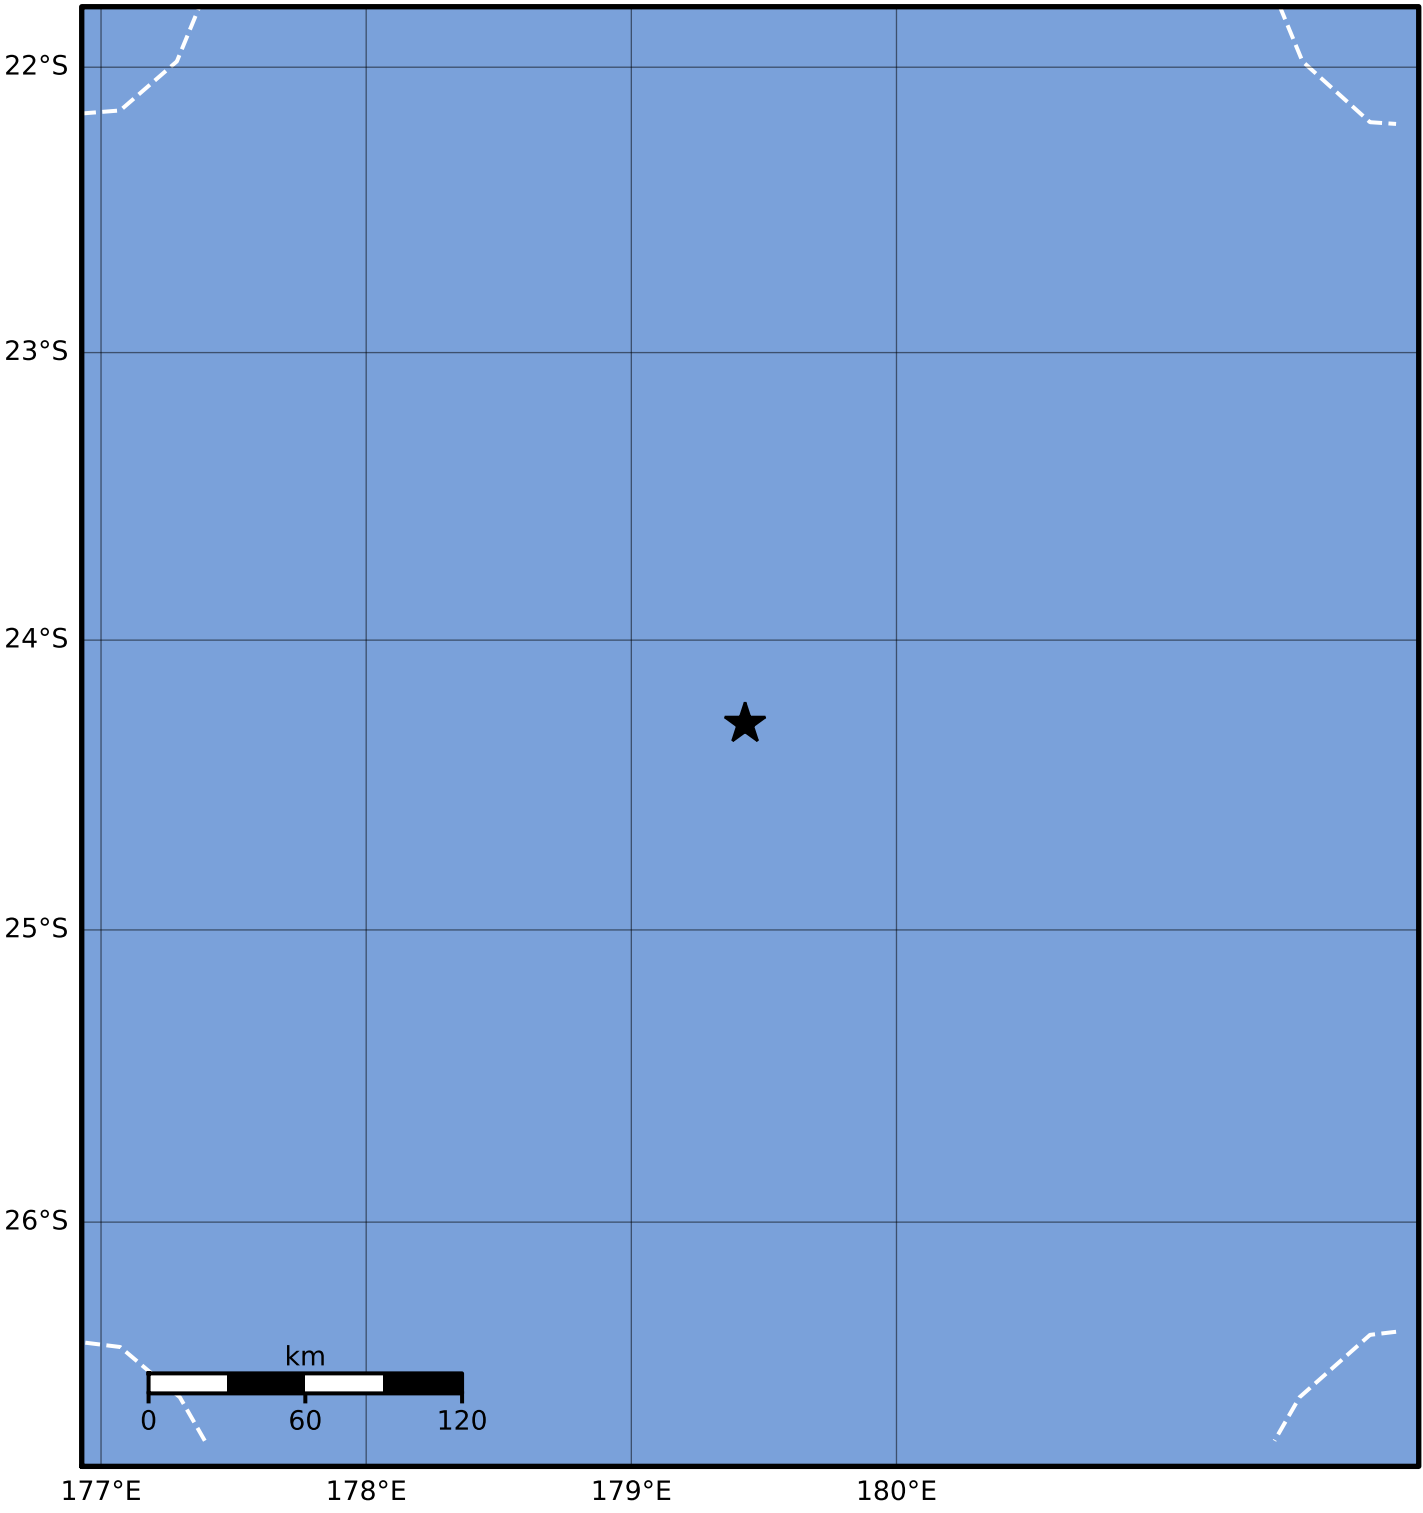

Peak Ground Velocity Map GNS Science
 ShakeMap: South Fiji Basin
 Dec 16, 2023 06:10:53 UTC M5.4 S24.29 E179.43 Depth: 536.2km ID:2023p943943

PGV (cm/s)	0.1	0.2	0.5	1	2	5	10	20	50	100	200
-------------------	------------	------------	------------	----------	----------	----------	-----------	-----------	-----------	------------	------------

Scale based on Moratalla et al.(2021) and Worden et al.(2012) Version 3: Processed 2023-12-16T06:25:21Z

△ Seismic Instrument ○ Reported Intensity ★ Epicenter