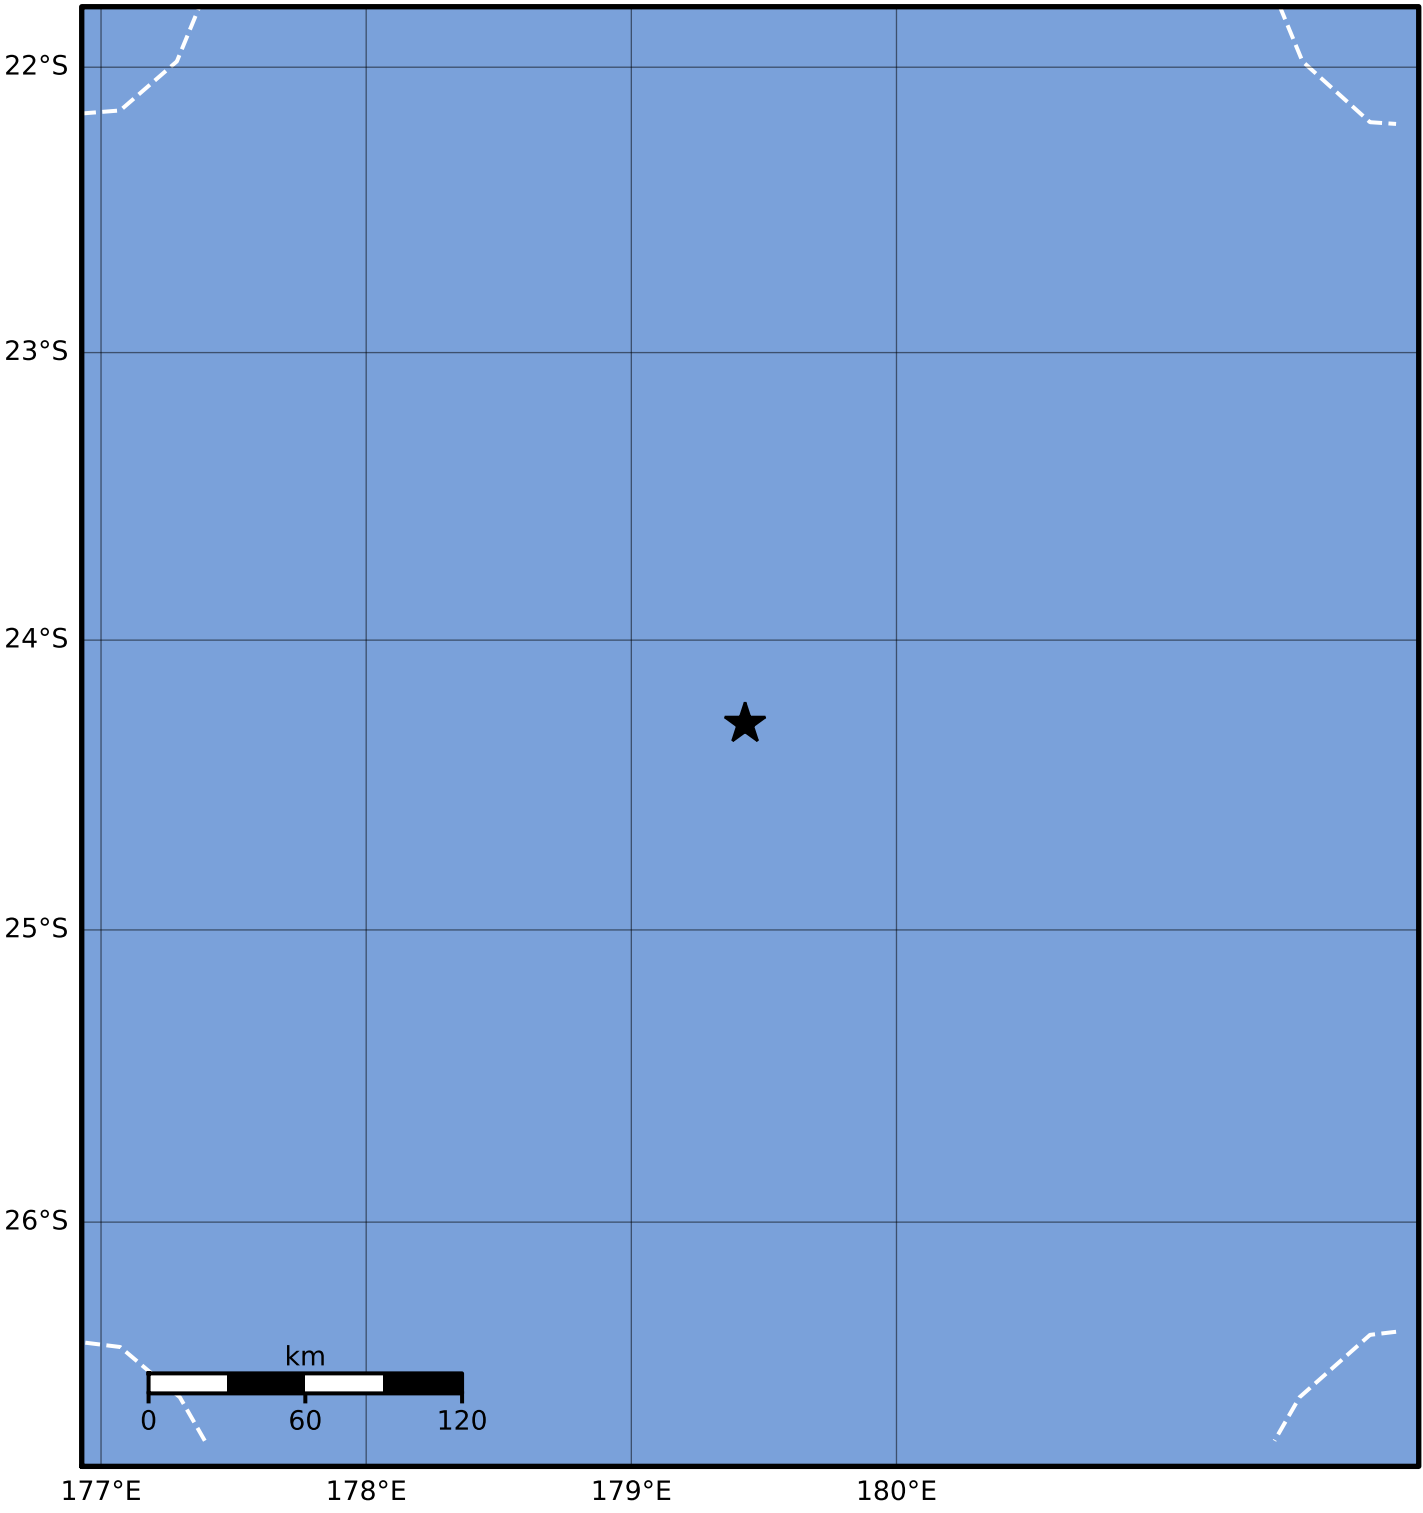

Peak Ground Velocity Map GNS Science
 ShakeMap: South Fiji Basin
 Dec 16, 2023 06:10:53 UTC M5.4 S24.29 E179.43 Depth: 536.2km ID:2023p943943

PGV (cm/s)	0.1	0.2	0.5	1	2	5	10	20	50	100	200
-------------------	------------	------------	------------	----------	----------	----------	-----------	-----------	-----------	------------	------------

Scale based on Moratalla et al.(2021) and Worden et al.(2012) Version 4: Processed 2023-12-16T06:30:33Z

△ Seismic Instrument ○ Reported Intensity ★ Epicenter