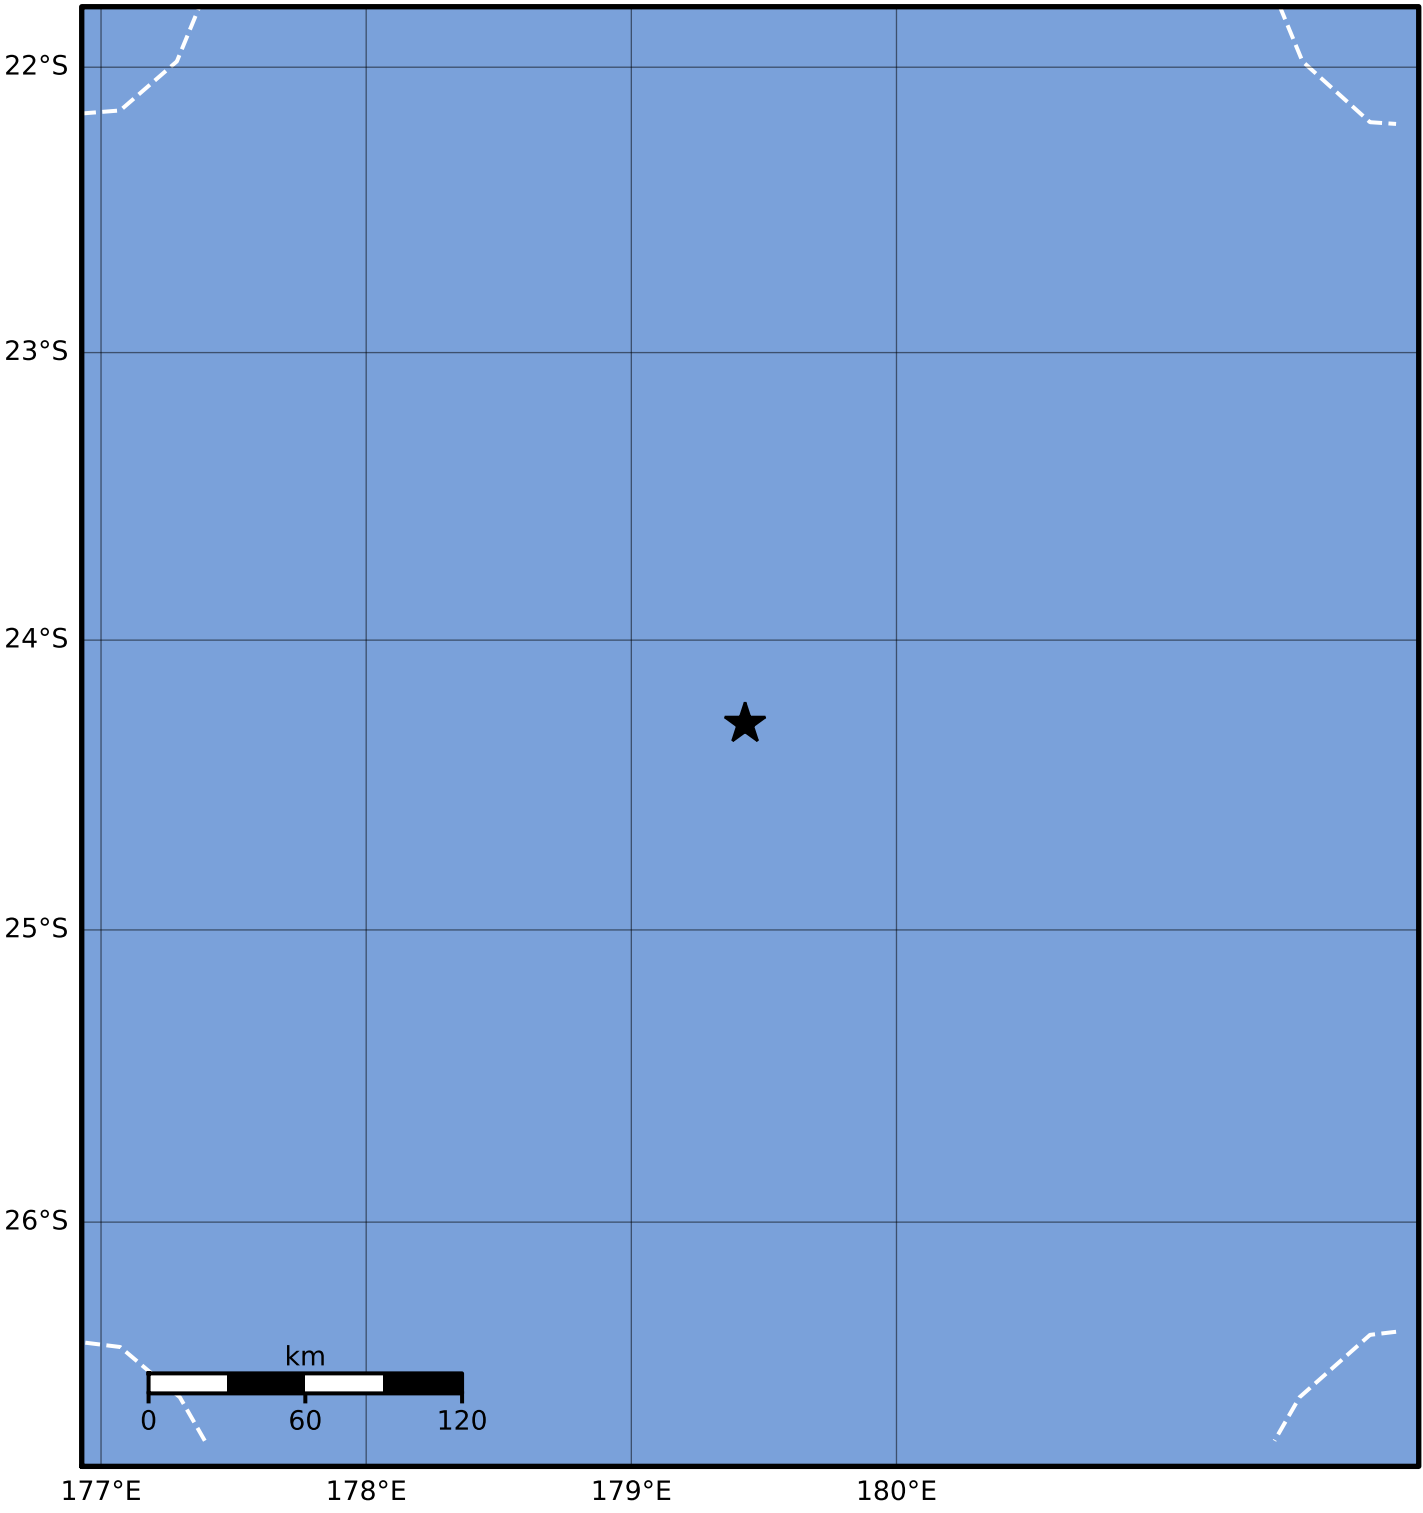

Peak Ground Velocity Map GNS Science
 ShakeMap: South Fiji Basin
 Dec 16, 2023 06:10:53 UTC M5.4 S24.29 E179.43 Depth: 536.2km ID:2023p943943

PGV (cm/s)	0.1	0.2	0.5	1	2	5	10	20	50	100	200
------------	-----	-----	-----	---	---	---	----	----	----	-----	-----

Scale based on Moratalla et al.(2021) and Worden et al.(2012) Version 5: Processed 2023-12-16T06:35:56Z

△ Seismic Instrument ○ Reported Intensity ★ Epicenter