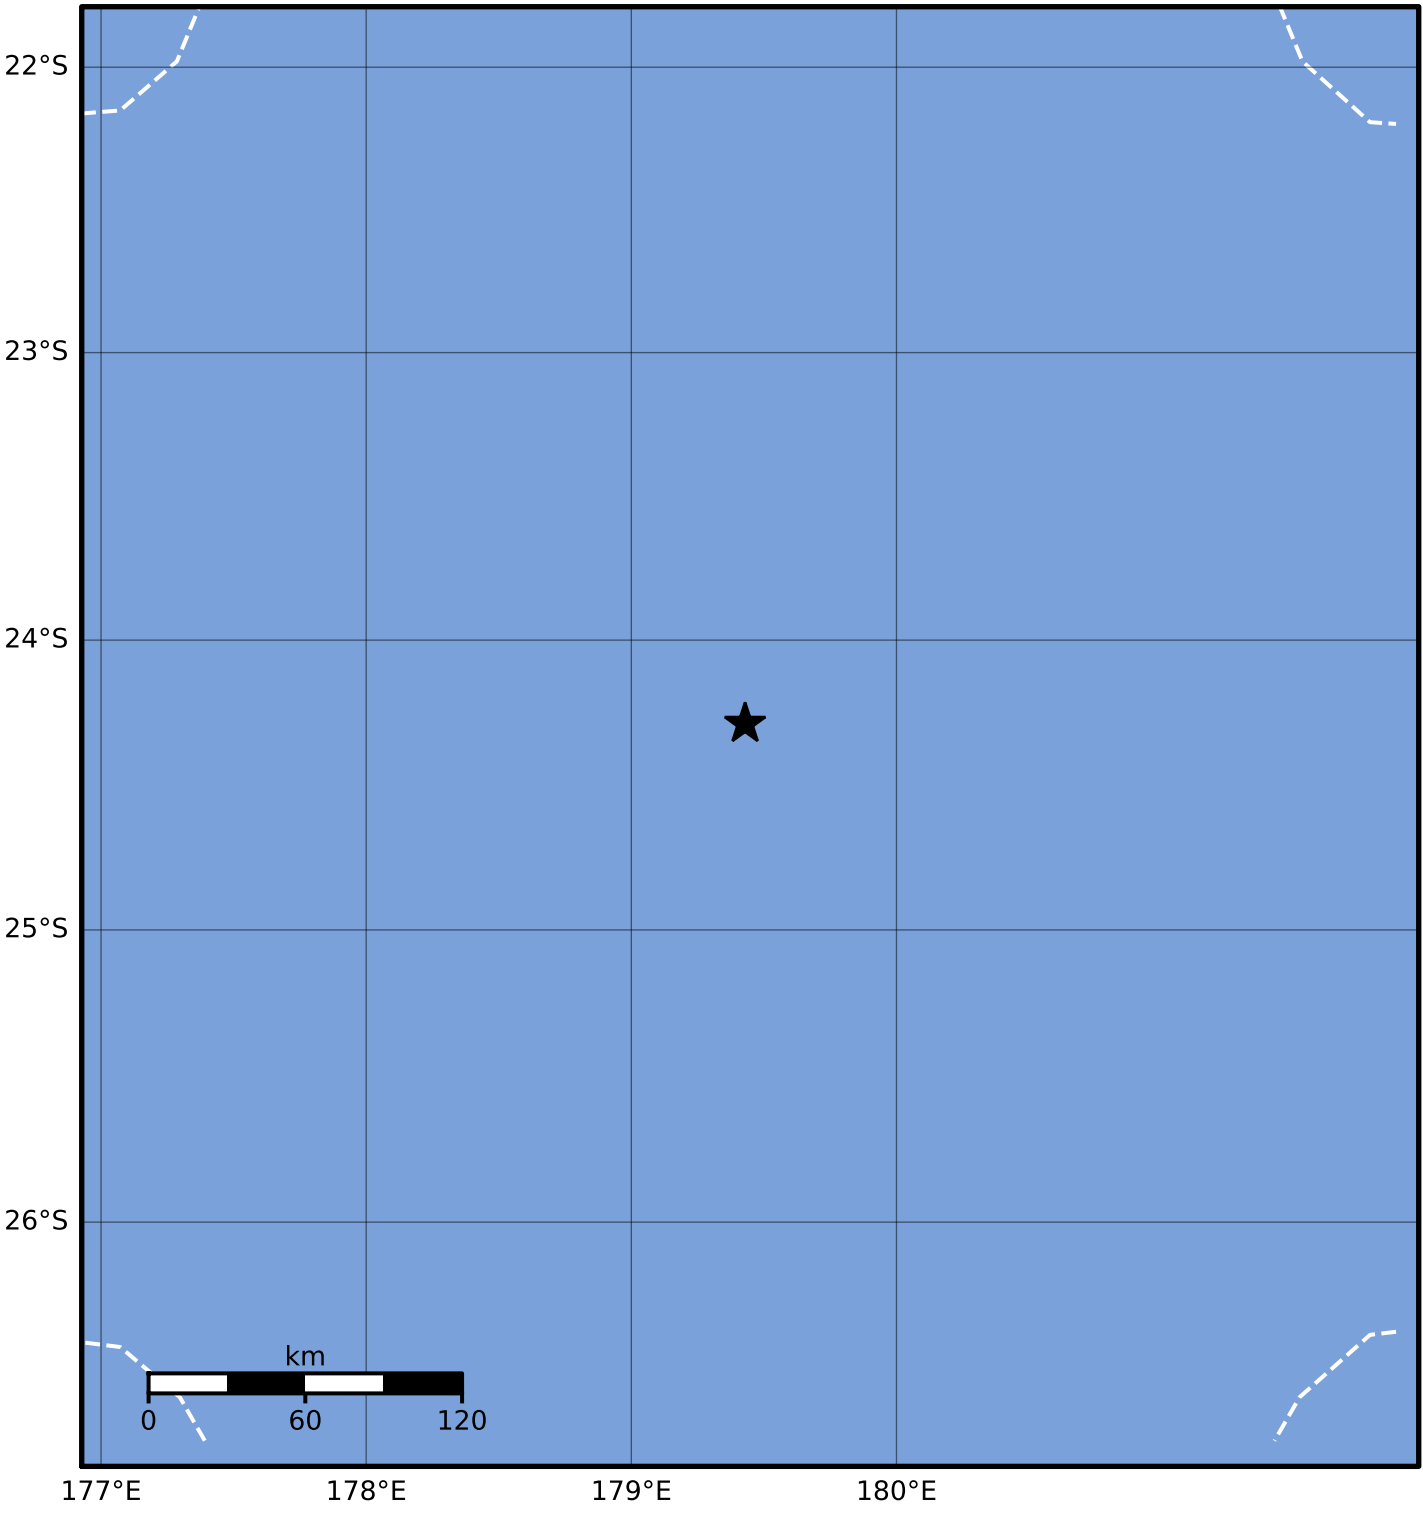

Peak Ground Velocity Map GNS Science
 ShakeMap: South Fiji Basin
 Dec 16, 2023 06:10:53 UTC M5.4 S24.29 E179.43 Depth: 536.2km ID:2023p943943

PGV (cm/s)	0.1	0.2	0.5	1	2	5	10	20	50	100	200
------------	-----	-----	-----	---	---	---	----	----	----	-----	-----

Scale based on Moratalla et al.(2021) and Worden et al.(2012) Version 6: Processed 2023-12-16T06:41:46Z

△ Seismic Instrument ○ Reported Intensity ★ Epicenter