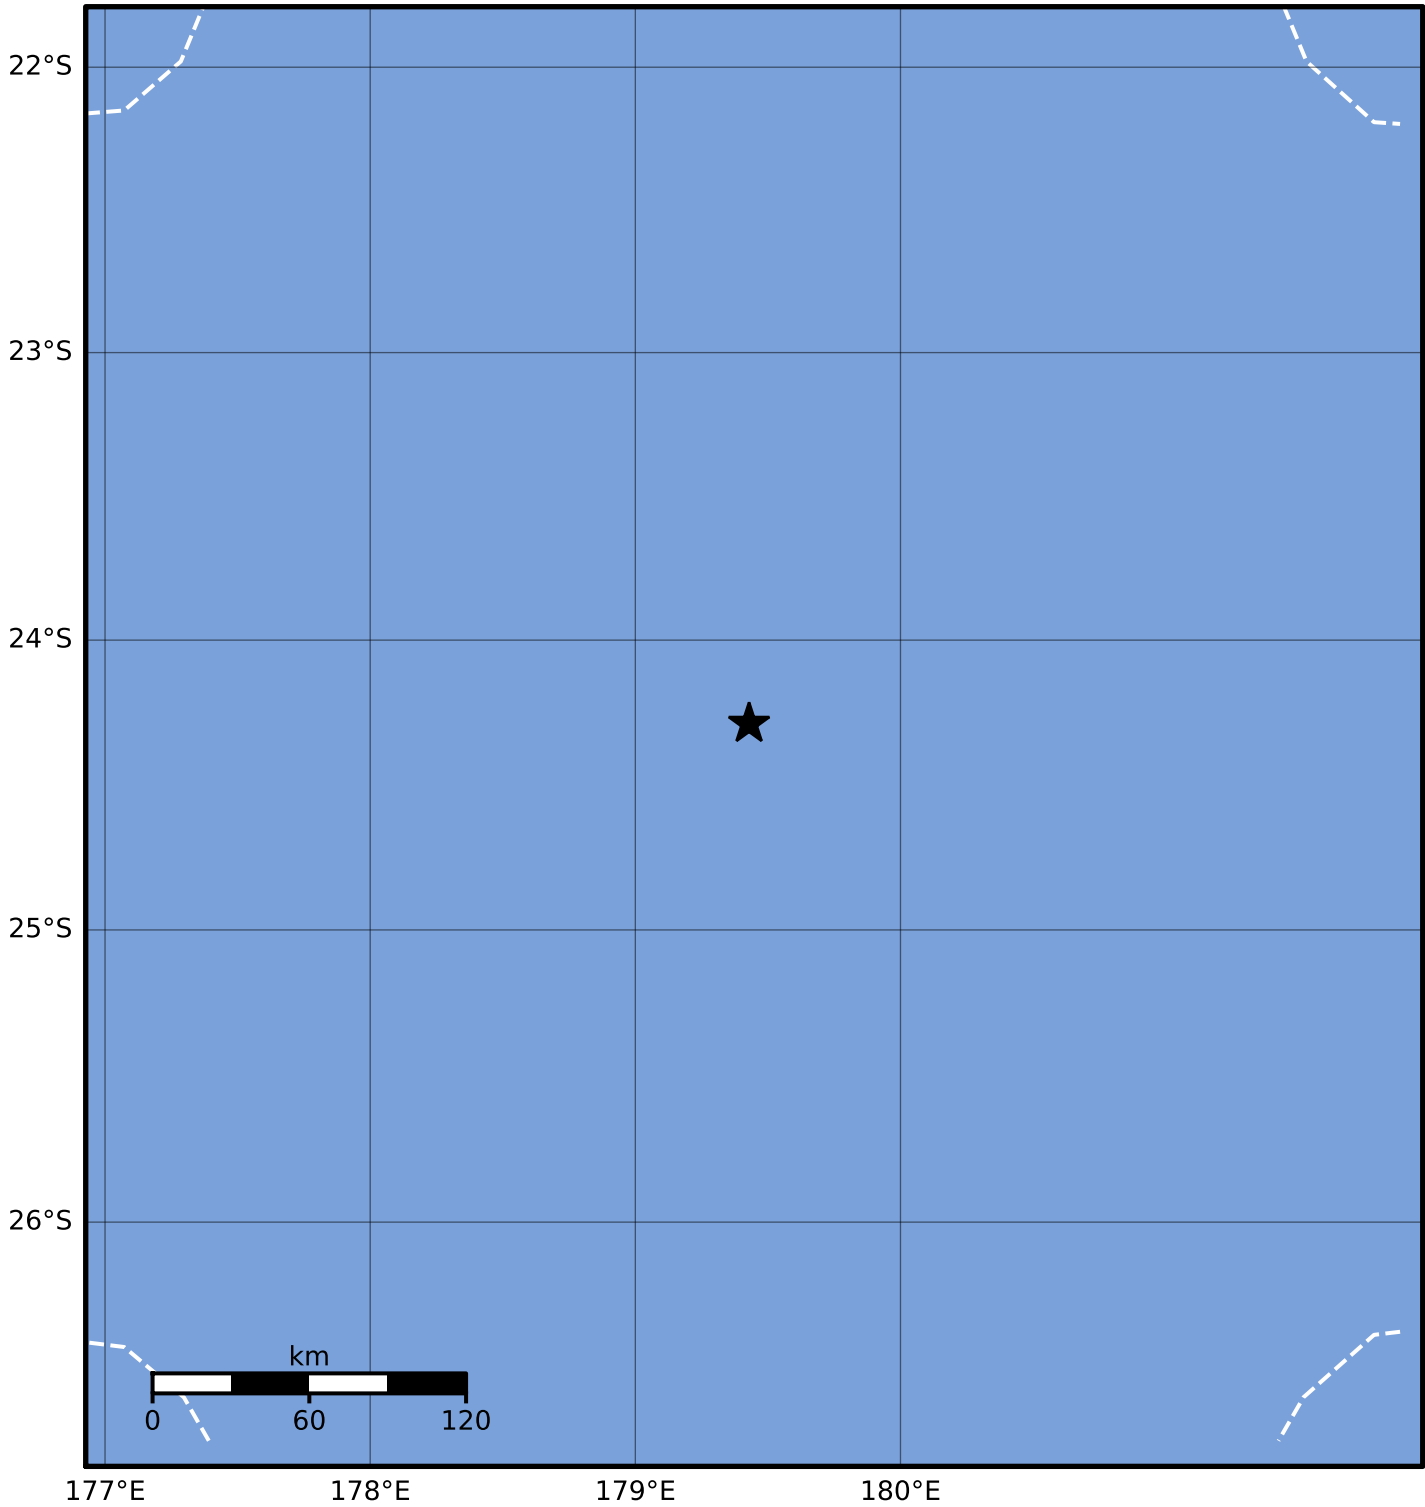

Peak Ground Velocity Map GNS Science
 ShakeMap: South Fiji Basin
 Dec 16, 2023 06:10:53 UTC M5.4 S24.29 E179.43 Depth: 536.2km ID:2023p943943

PGV (cm/s)	0.1	0.2	0.5	1	2	5	10	20	50	100	200
------------	-----	-----	-----	---	---	---	----	----	----	-----	-----

Scale based on Moratalla et al.(2021) and Worden et al.(2012) Version 7: Processed 2023-12-16T07:11:47Z

△ Seismic Instrument ○ Reported Intensity ★ Epicenter