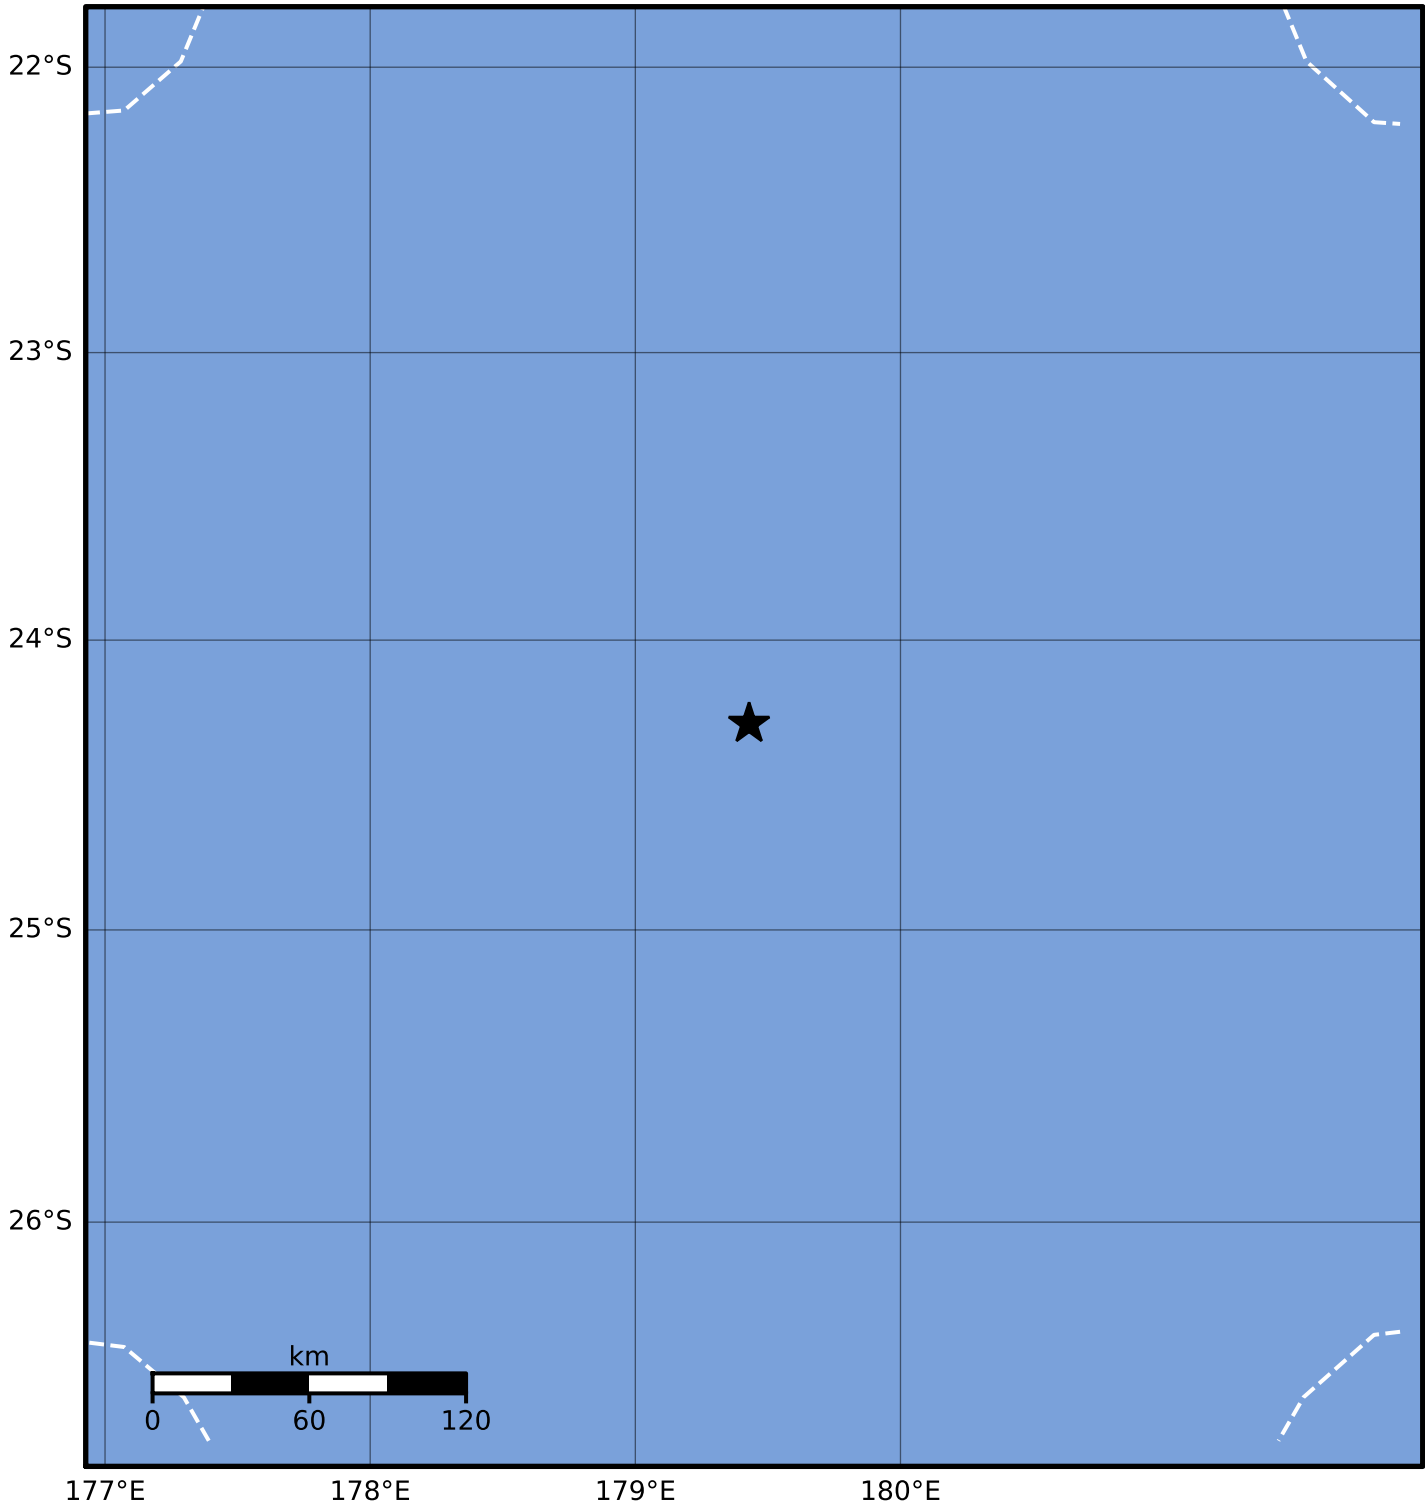

Peak Ground Velocity Map GNS Science
 ShakeMap: South Fiji Basin
 Dec 16, 2023 06:10:53 UTC M5.4 S24.29 E179.43 Depth: 536.2km ID:2023p943943

PGV (cm/s)	0.1	0.2	0.5	1	2	5	10	20	50	100	200
------------	-----	-----	-----	---	---	---	----	----	----	-----	-----

Scale based on Moratalla et al.(2021) and Worden et al.(2012) Version 8: Processed 2023-12-16T08:11:47Z

△ Seismic Instrument ○ Reported Intensity ★ Epicenter